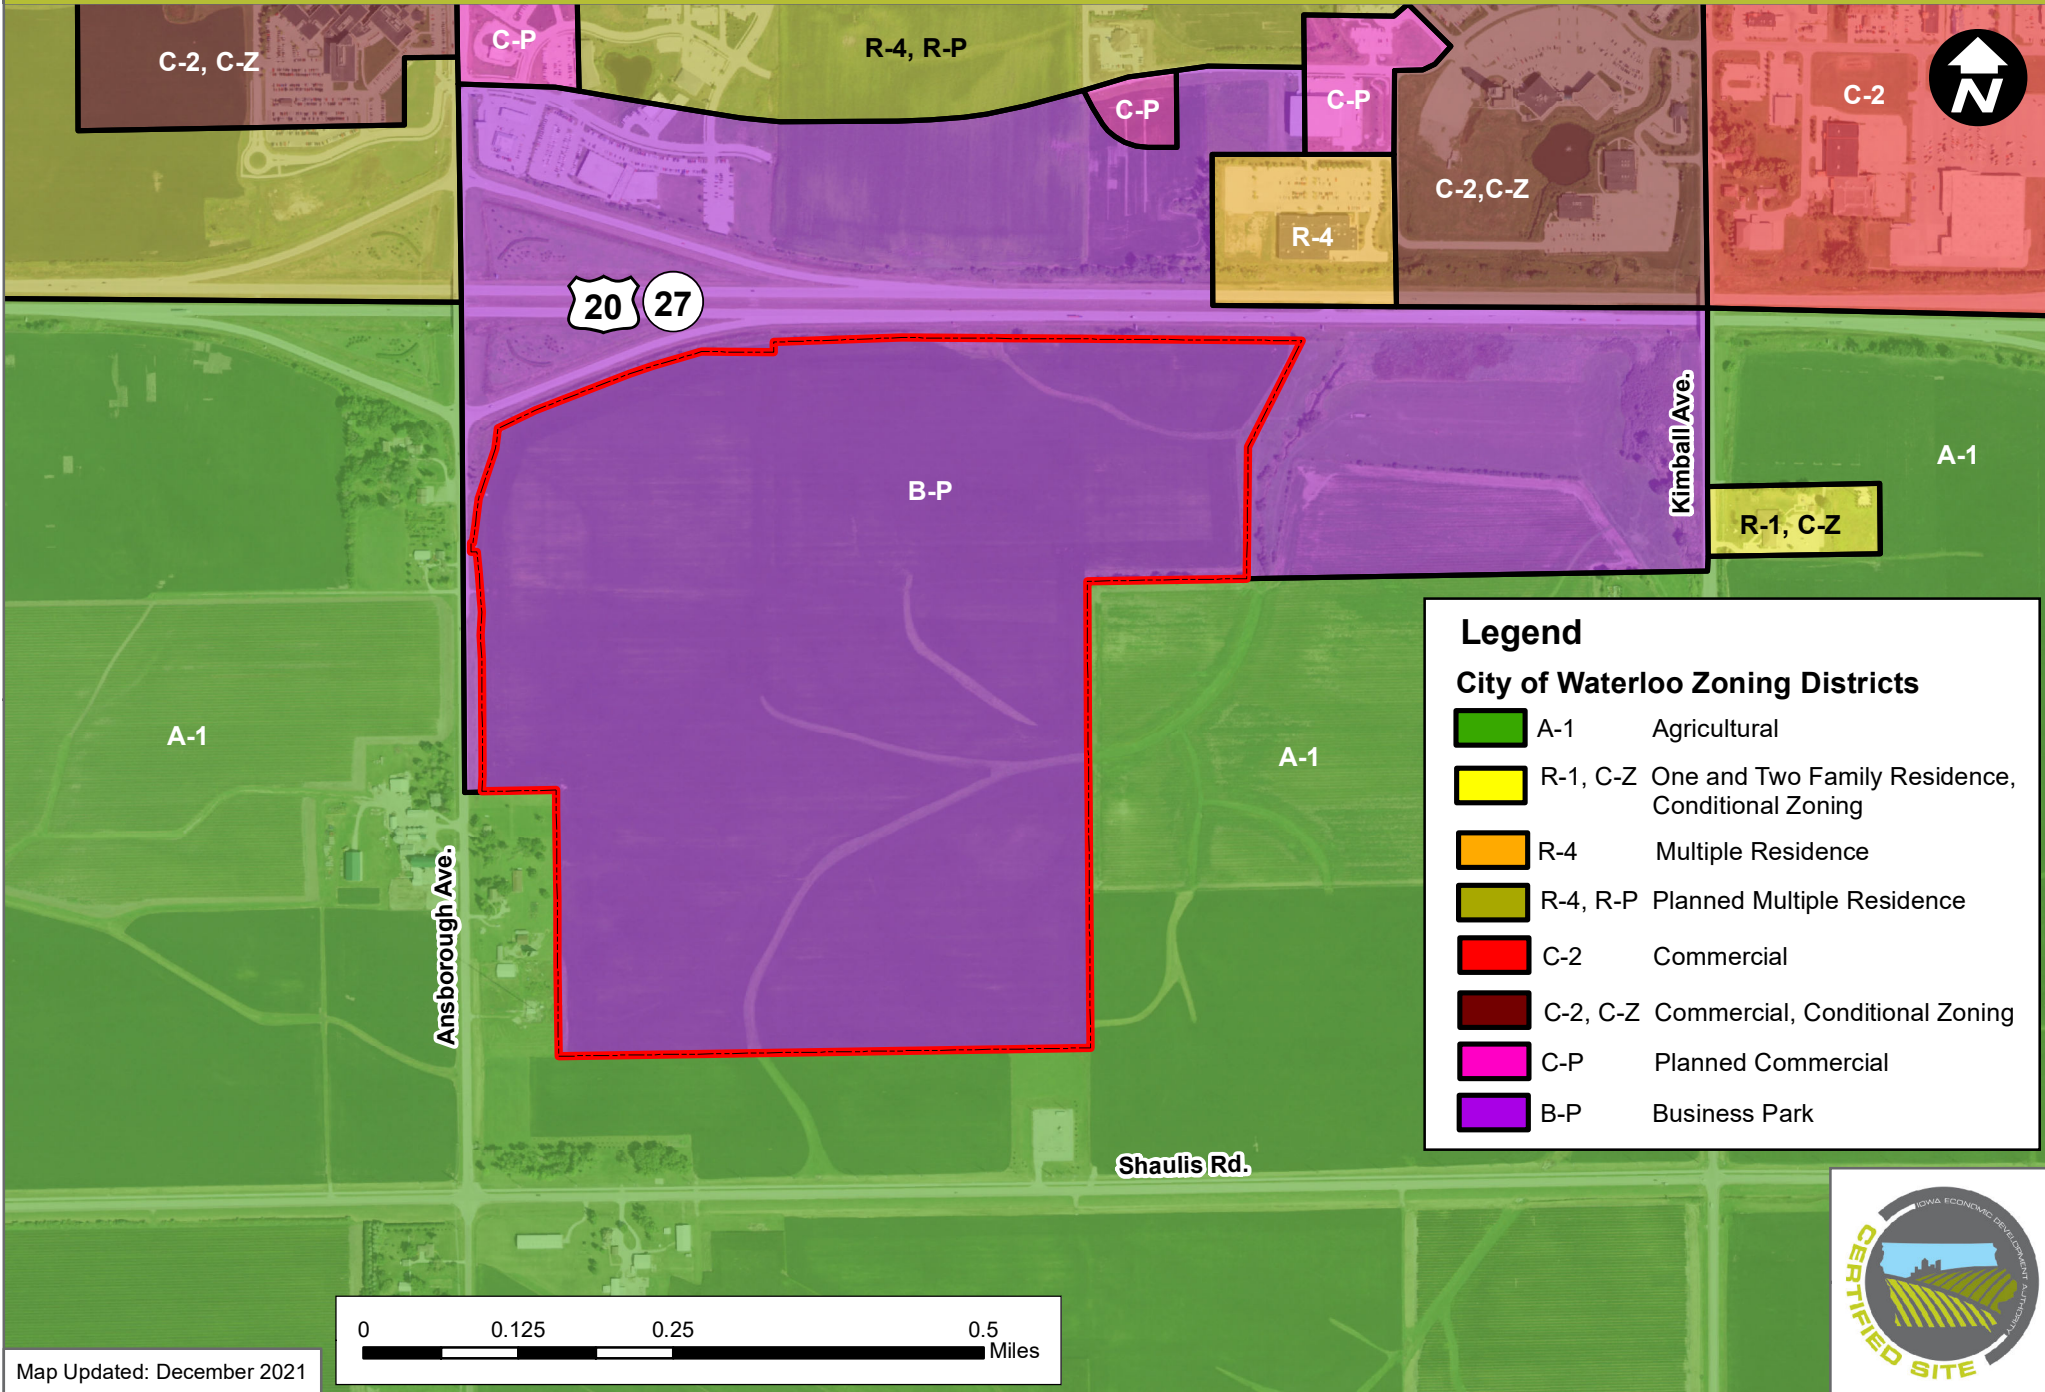

# SOUTH WATERLOO BUSINESS PARK (183.67 ACRES)

## WATERLOO, IOWA - ZONING MAP

**Legend**

**City of Waterloo Zoning Districts**

	A-1	Agricultural
	R-1, C-Z	One and Two Family Residence, Conditional Zoning
	R-4	Multiple Residence
	R-4, R-P	Planned Multiple Residence
	C-2	Commercial
	C-2, C-Z	Commercial, Conditional Zoning
	C-P	Planned Commercial
	B-P	Business Park