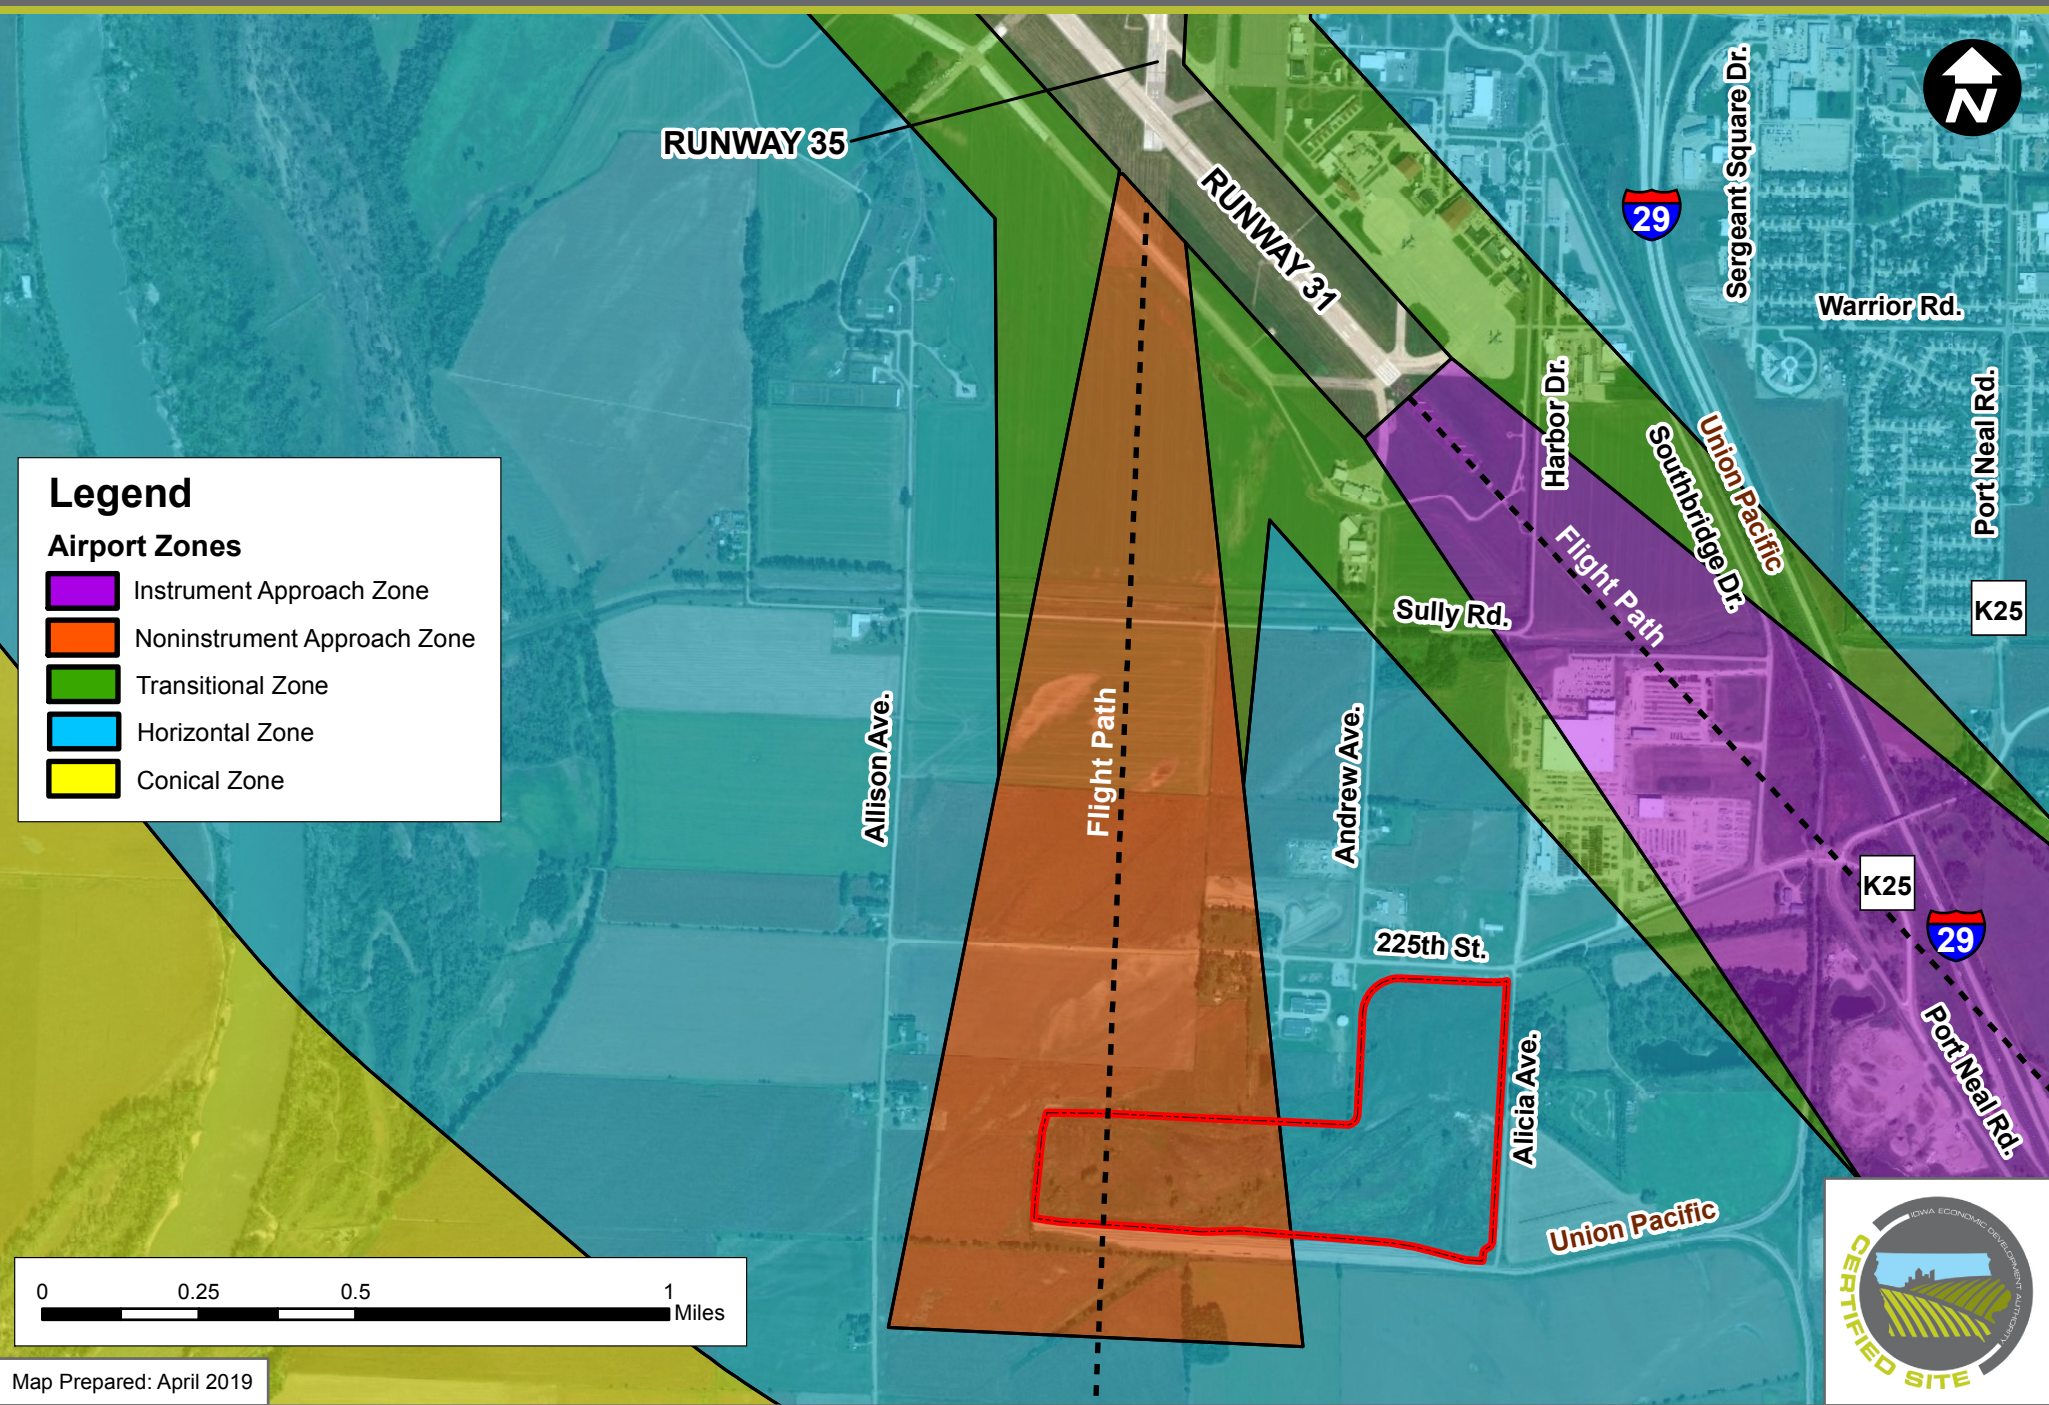

# SOUTHBRIDGE - 27 FLAGS INDUSTRIAL SITE (119.6 ACRES)

SIoux CITY, IOWA - CURRENT AIRPORT ZONING MAP

**Legend**

**Airport Zones**

- Instrument Approach Zone
- Noninstrument Approach Zone
- Transitional Zone
- Horizontal Zone
- Conical Zone

Map Prepared: April 2019