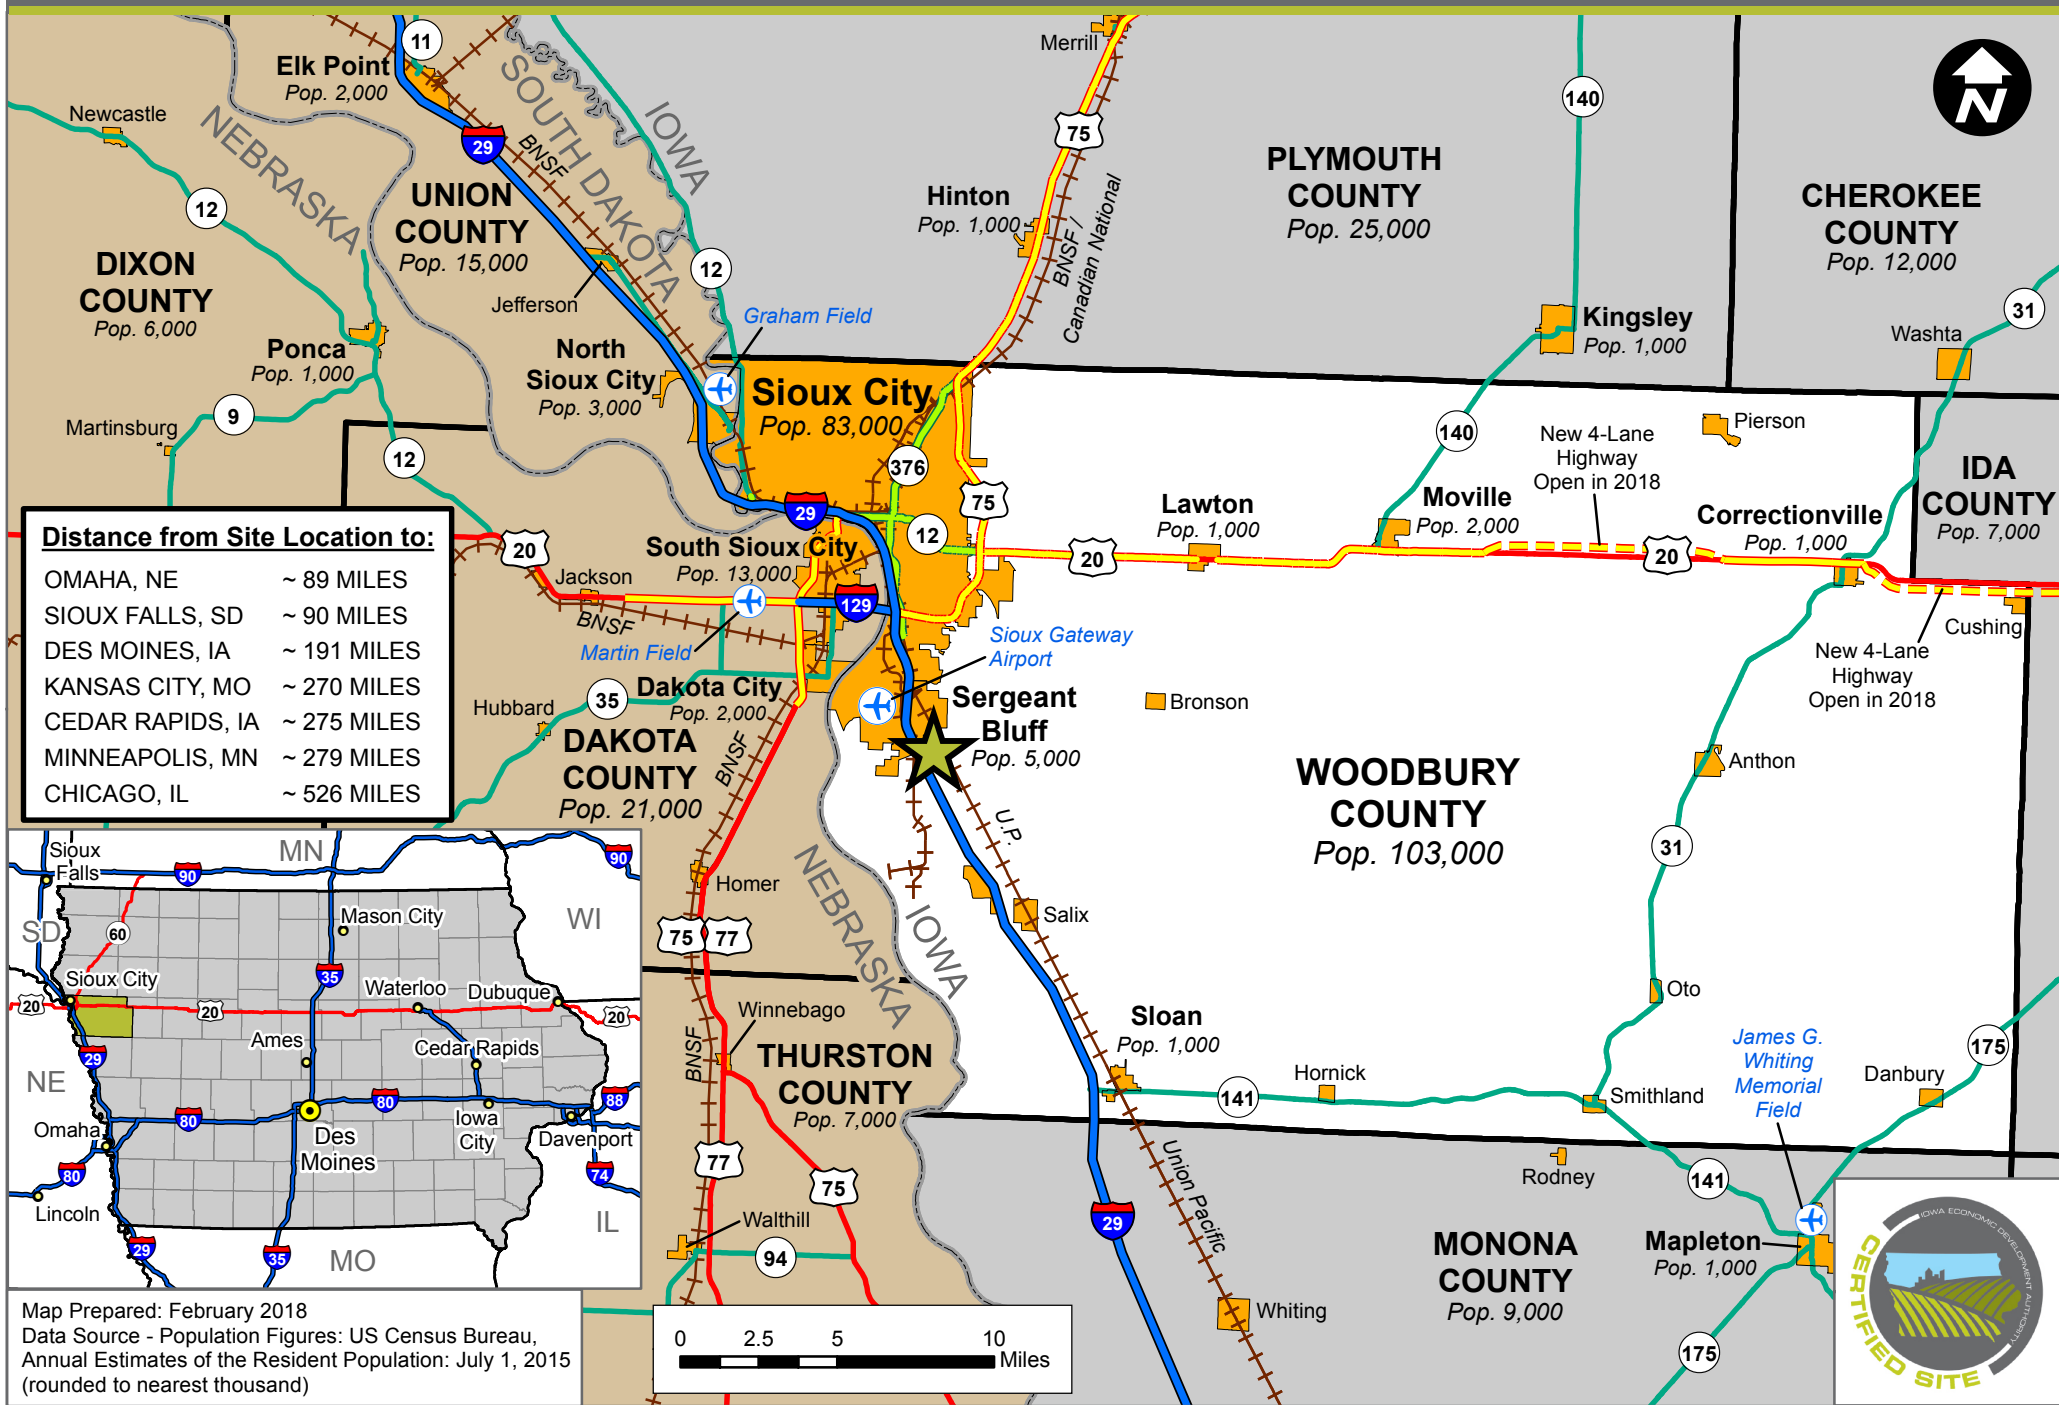

SERGEANT BLUFF PARK (117.6 ACRES)

SERGEANT BLUFF, IOWA - GENERAL LOCATION MAP

Distance from Site Location to:

OMAHA, NE	~ 89 MILES
SIOUX FALLS, SD	~ 90 MILES
DES MOINES, IA	~ 191 MILES
KANSAS CITY, MO	~ 270 MILES
CEDAR RAPIDS, IA	~ 275 MILES
MINNEAPOLIS, MN	~ 279 MILES
CHICAGO, IL	~ 526 MILES

Map Prepared: February 2018
 Data Source - Population Figures: US Census Bureau,
 Annual Estimates of the Resident Population: July 1, 2015
 (rounded to nearest thousand)