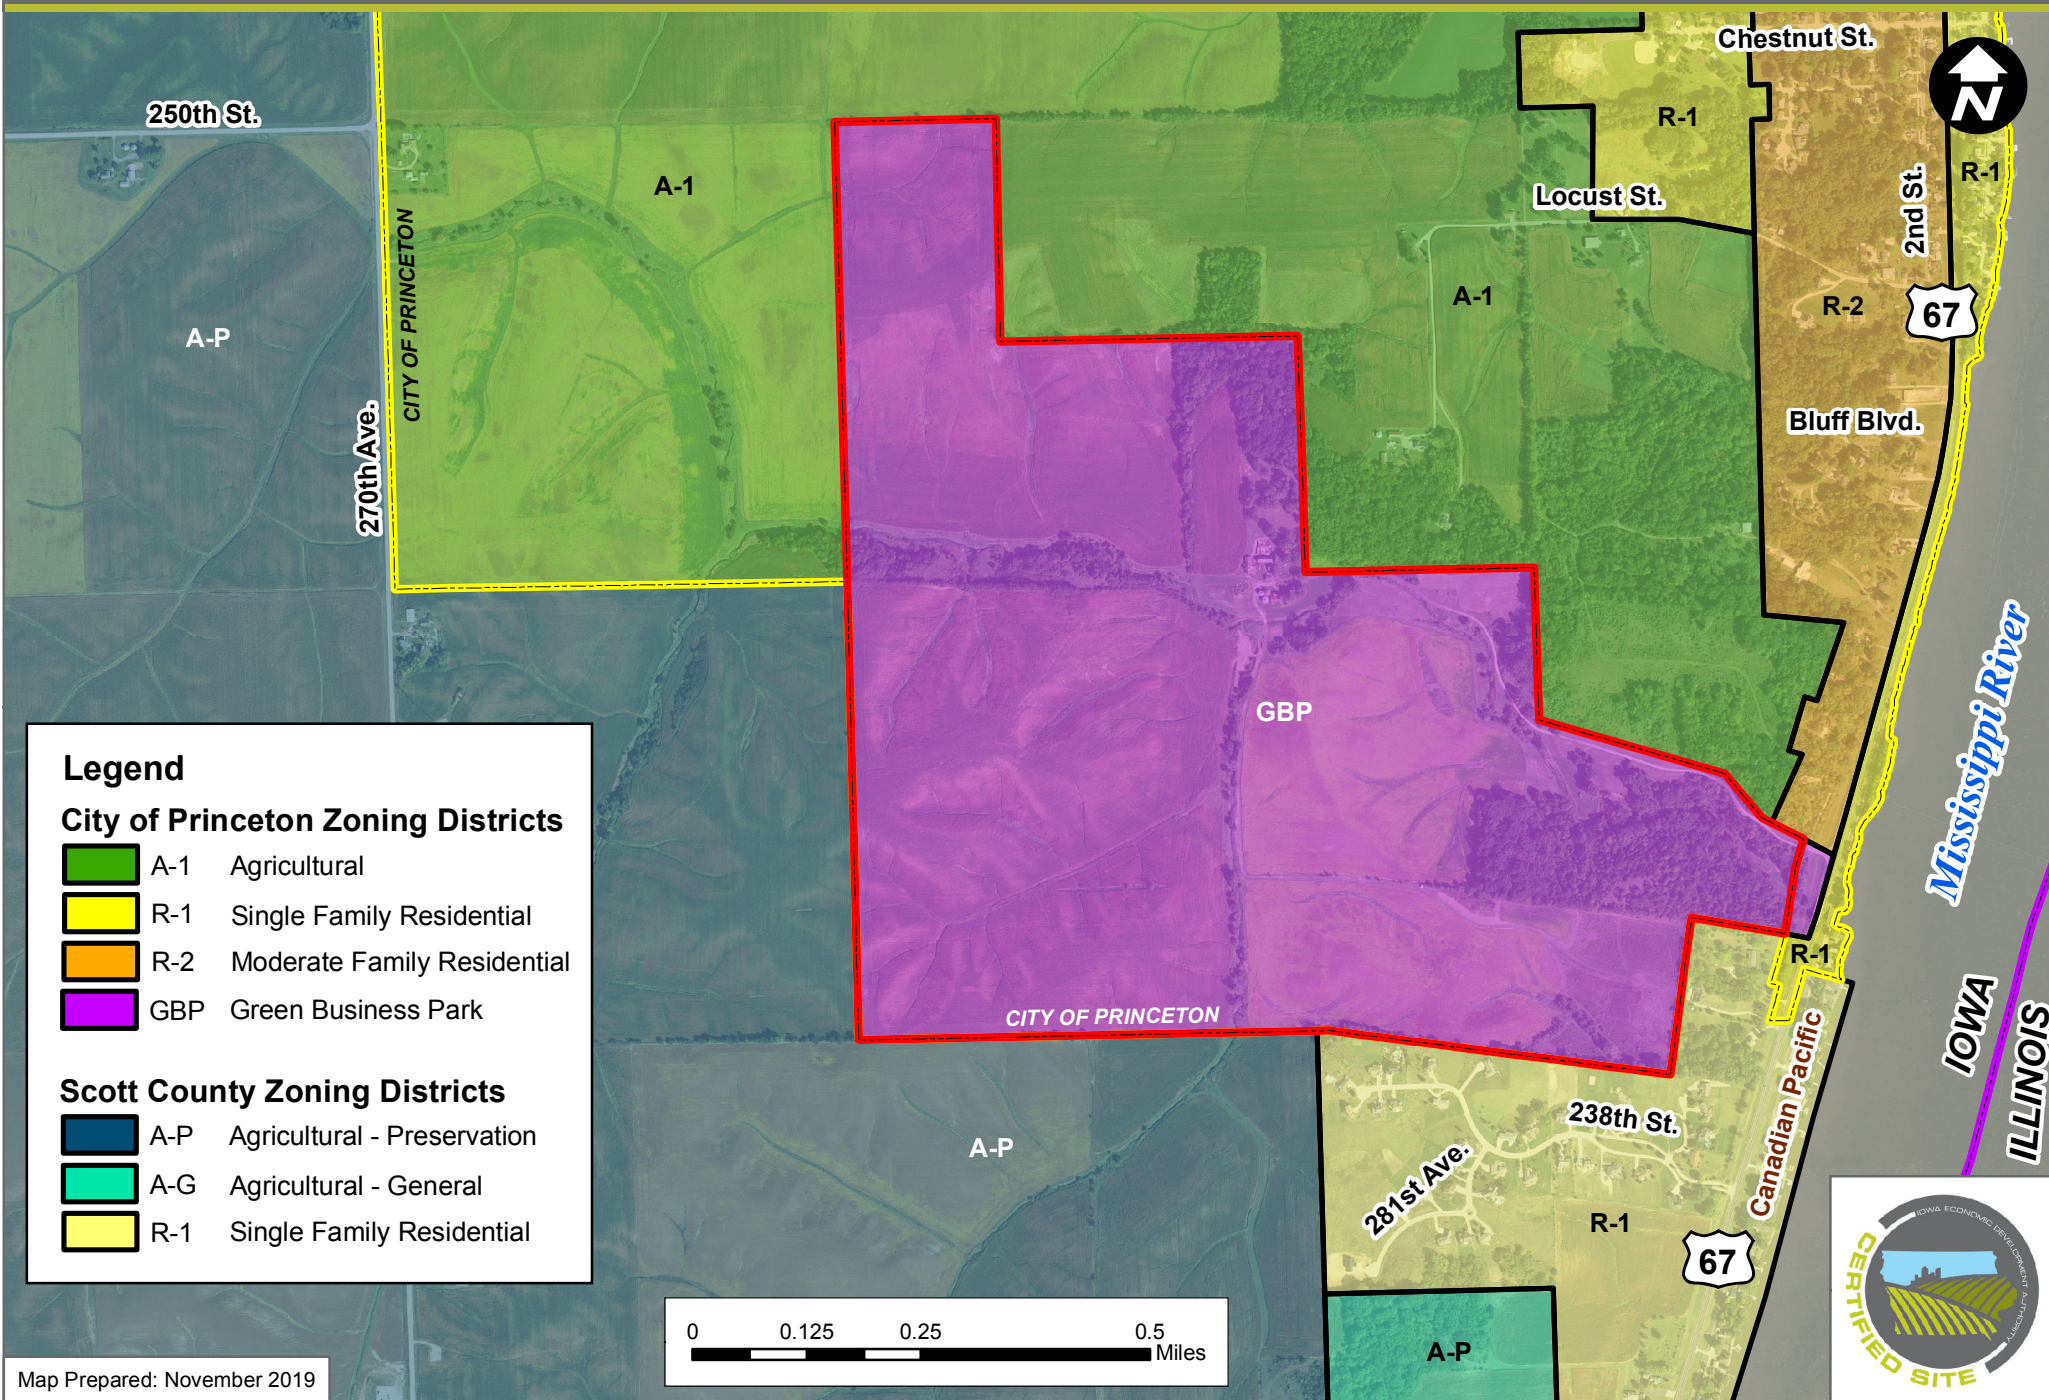

THE ANDERSON 400 (399.06 ACRES)

PRINCETON, IOWA - CURRENT ZONING MAP

Legend

City of Princeton Zoning Districts

- A-1 Agricultural
- R-1 Single Family Residential
- R-2 Moderate Family Residential
- GBP Green Business Park

Scott County Zoning Districts

- A-P Agricultural - Preservation
- A-G Agricultural - General
- R-1 Single Family Residential