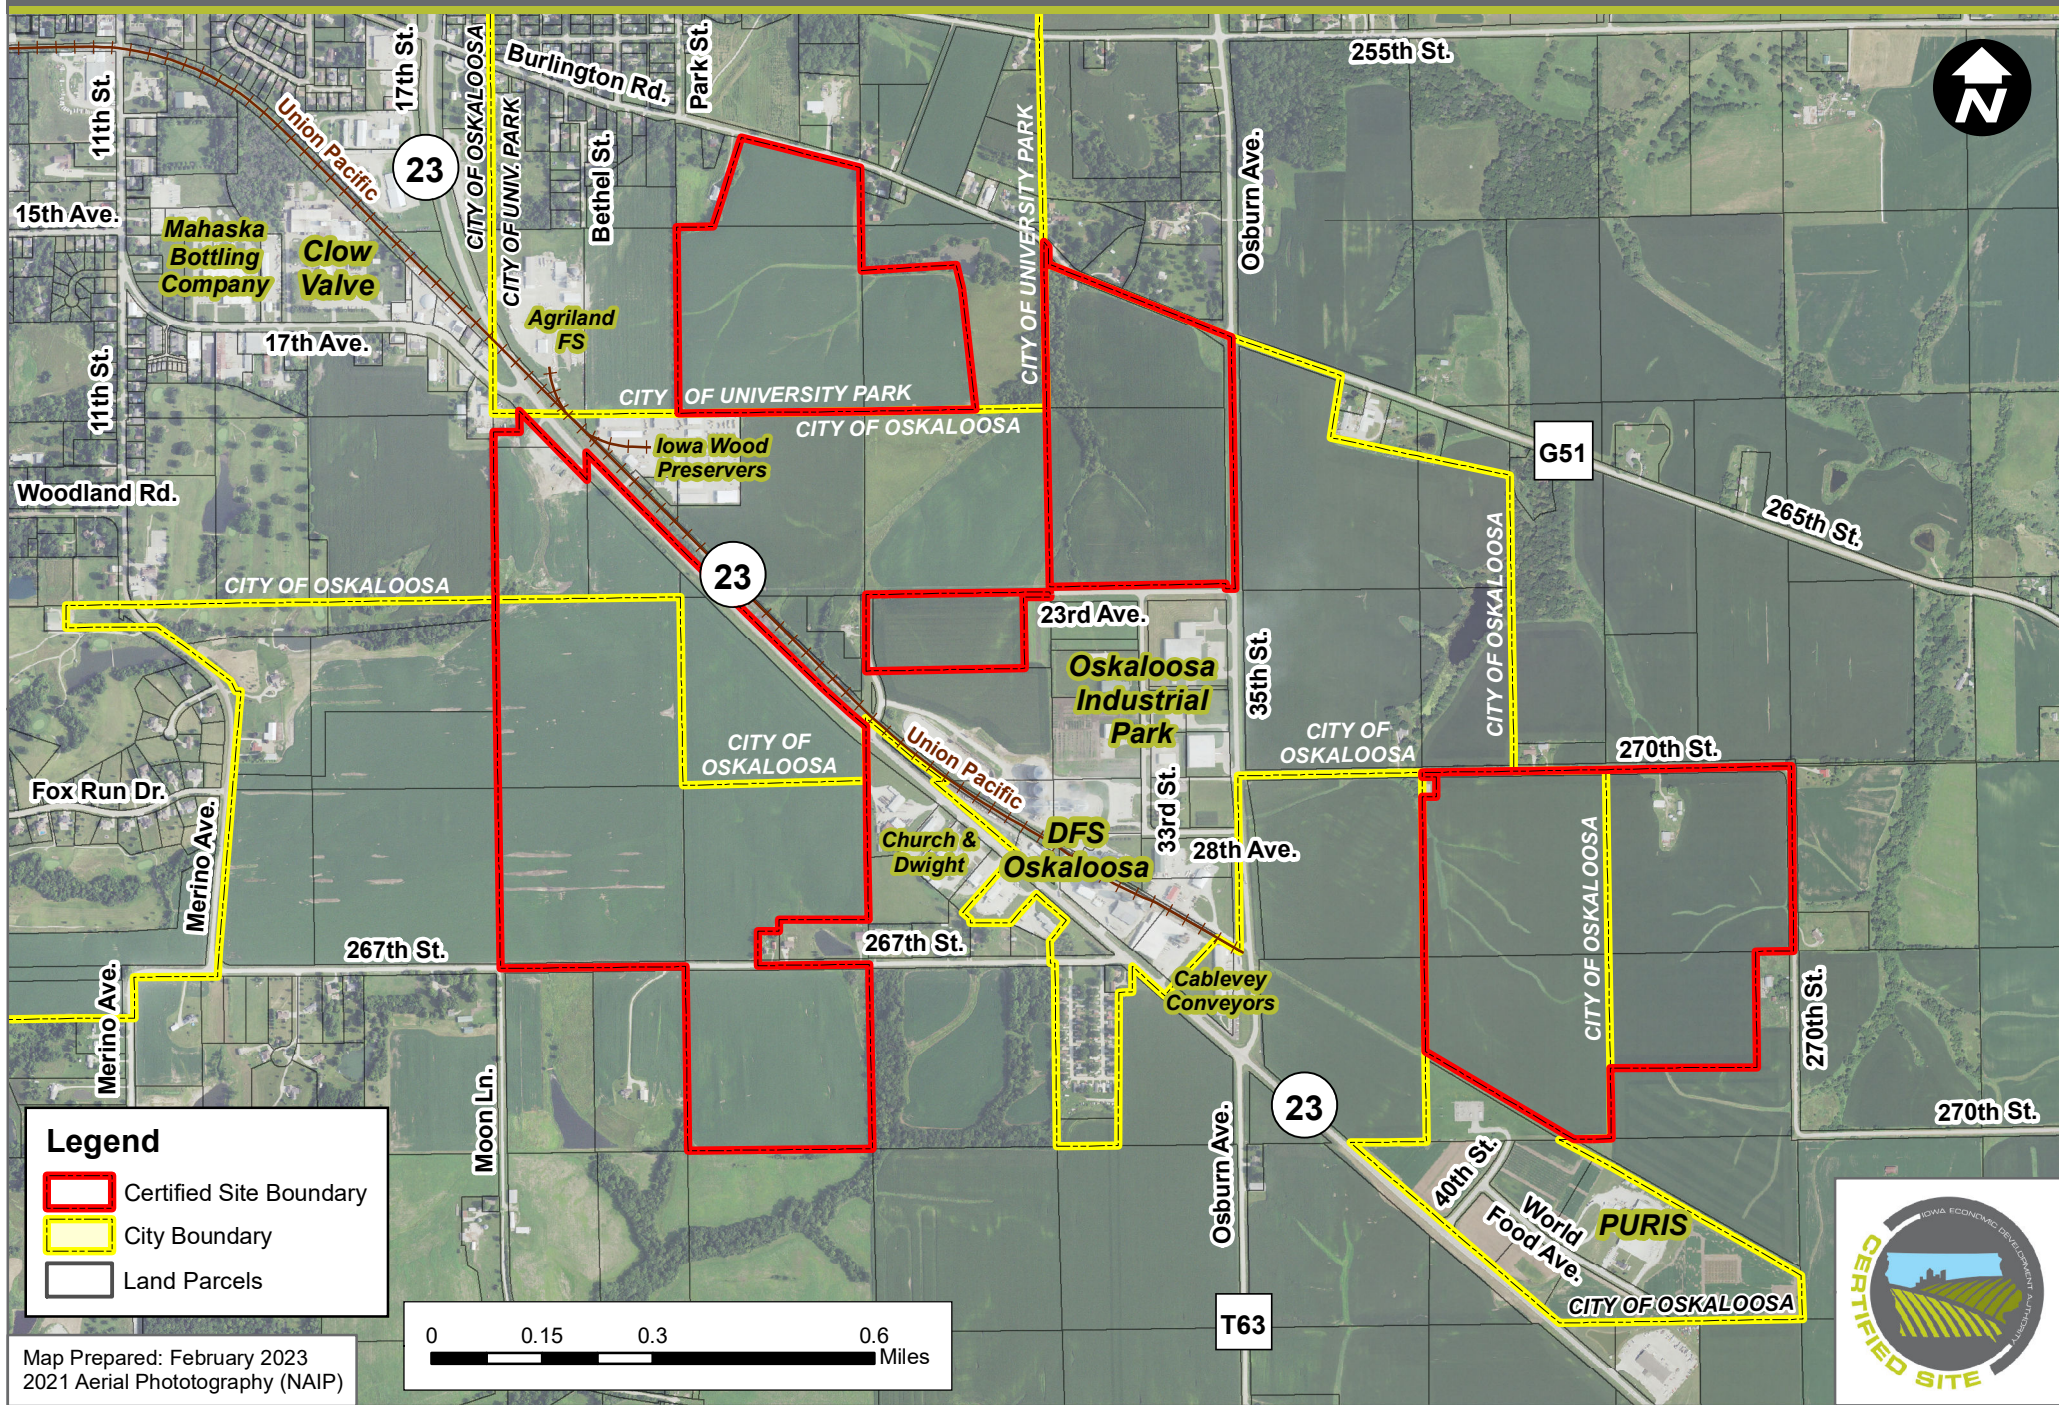

OSKALOOSA INNOVATION PARK (490.07 ACRES)

OSKALOOSA, IOWA - AERIAL PHOTOGRAPH

Legend

- Certified Site Boundary
- City Boundary
- Land Parcels

Map Prepared: February 2023
2021 Aerial Photography (NAIP)