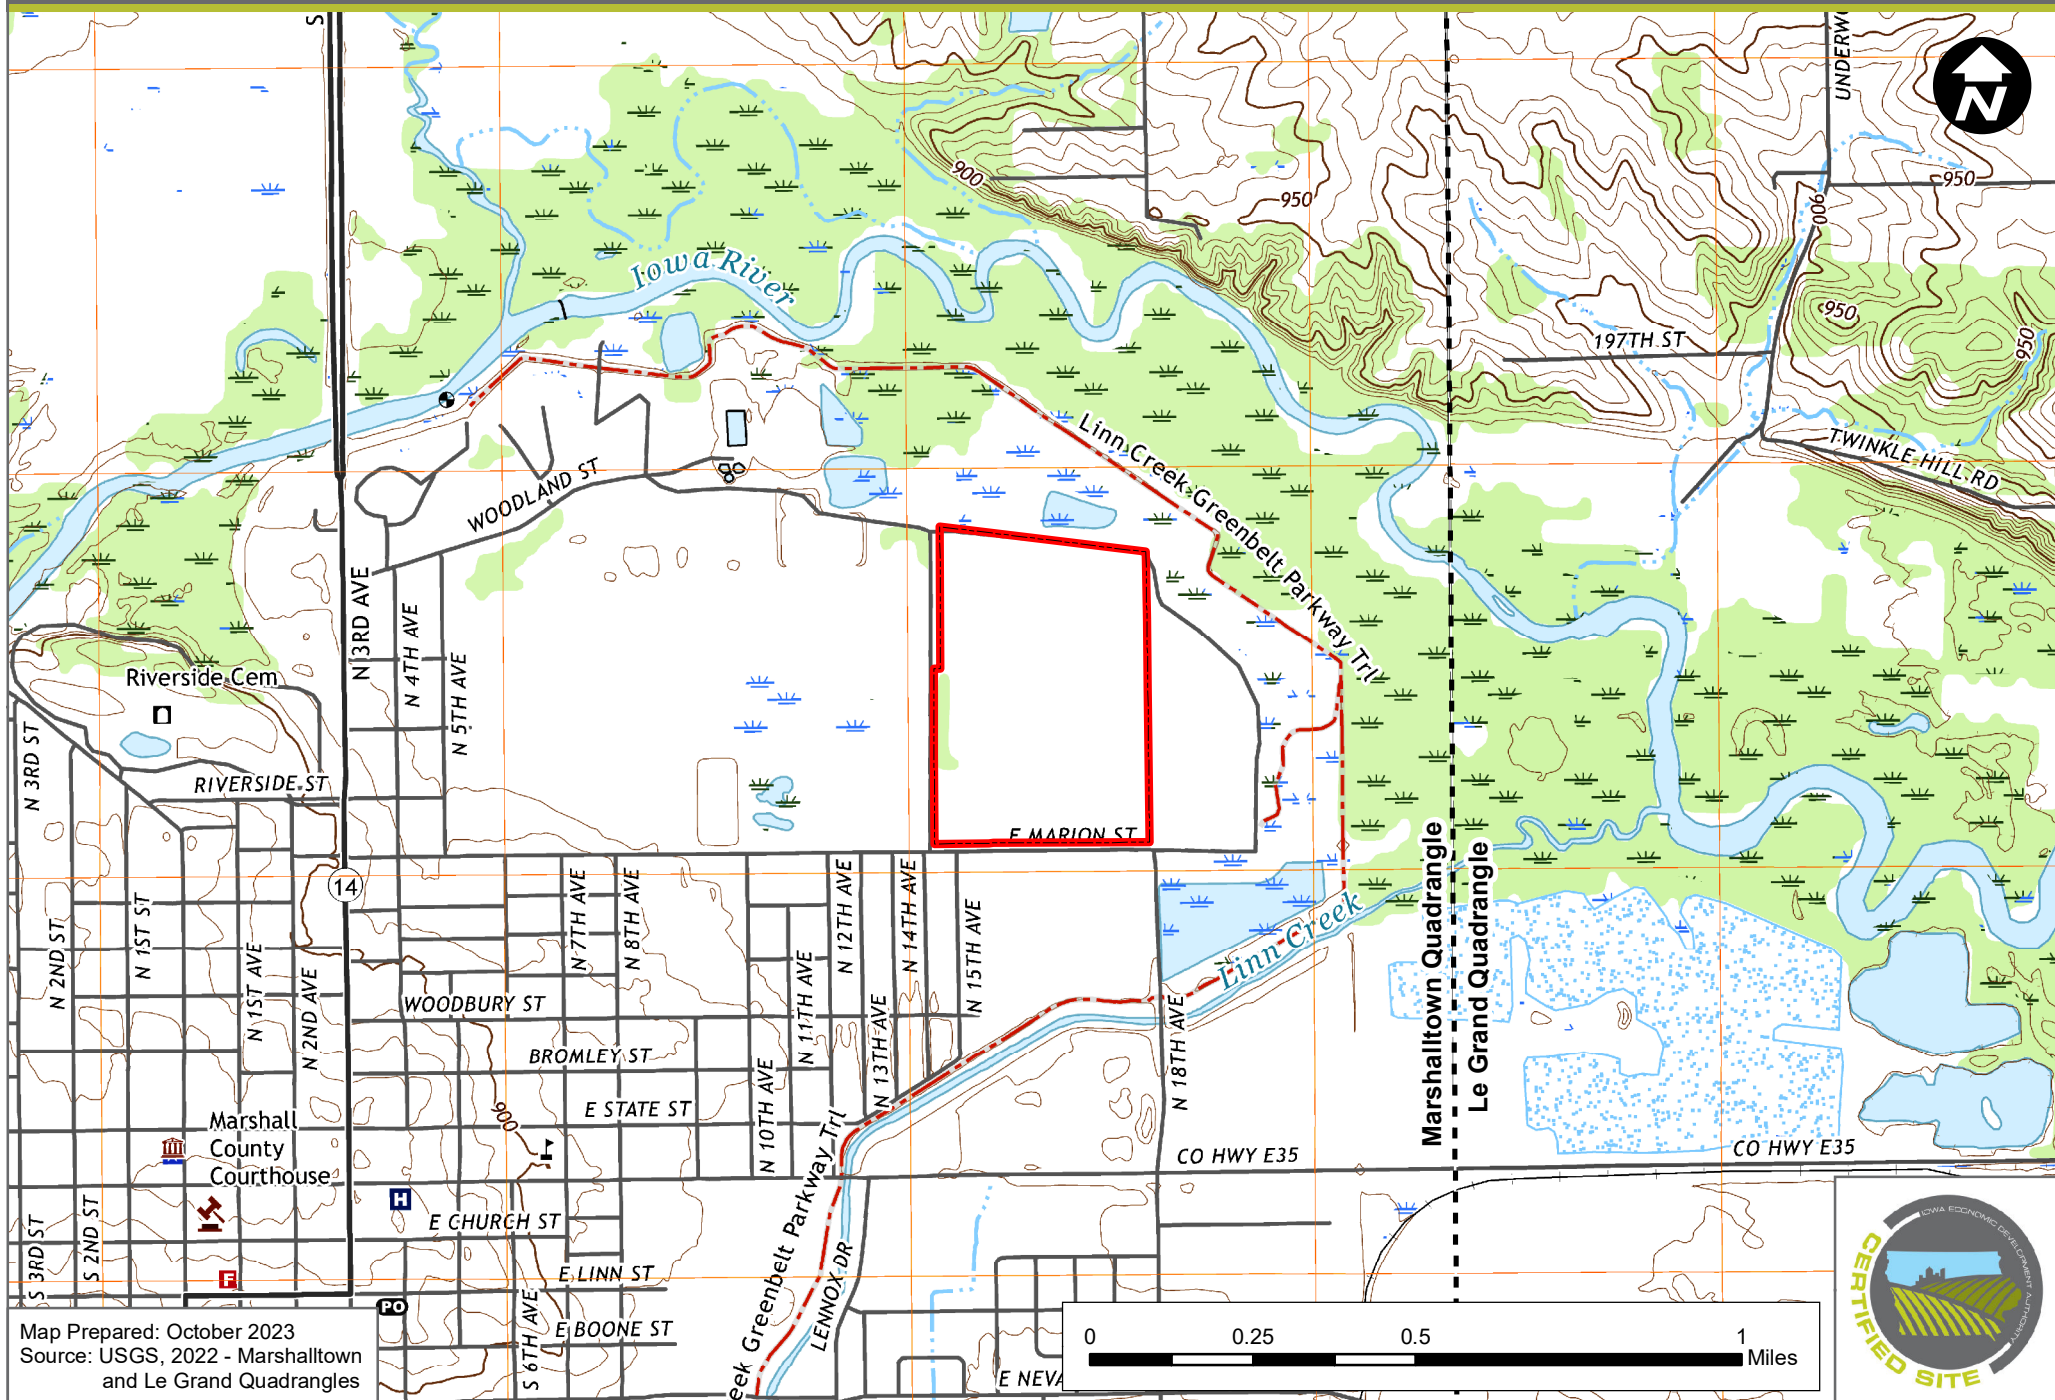

MARSHALLTOWN INDUSTRIAL SITE (95.53 ACRES)

MARSHALLTOWN, IOWA - USGS QUADRANGLE MAP

Map Prepared: October 2023
Source: USGS, 2022 - Marshalltown
and Le Grand Quadrangles