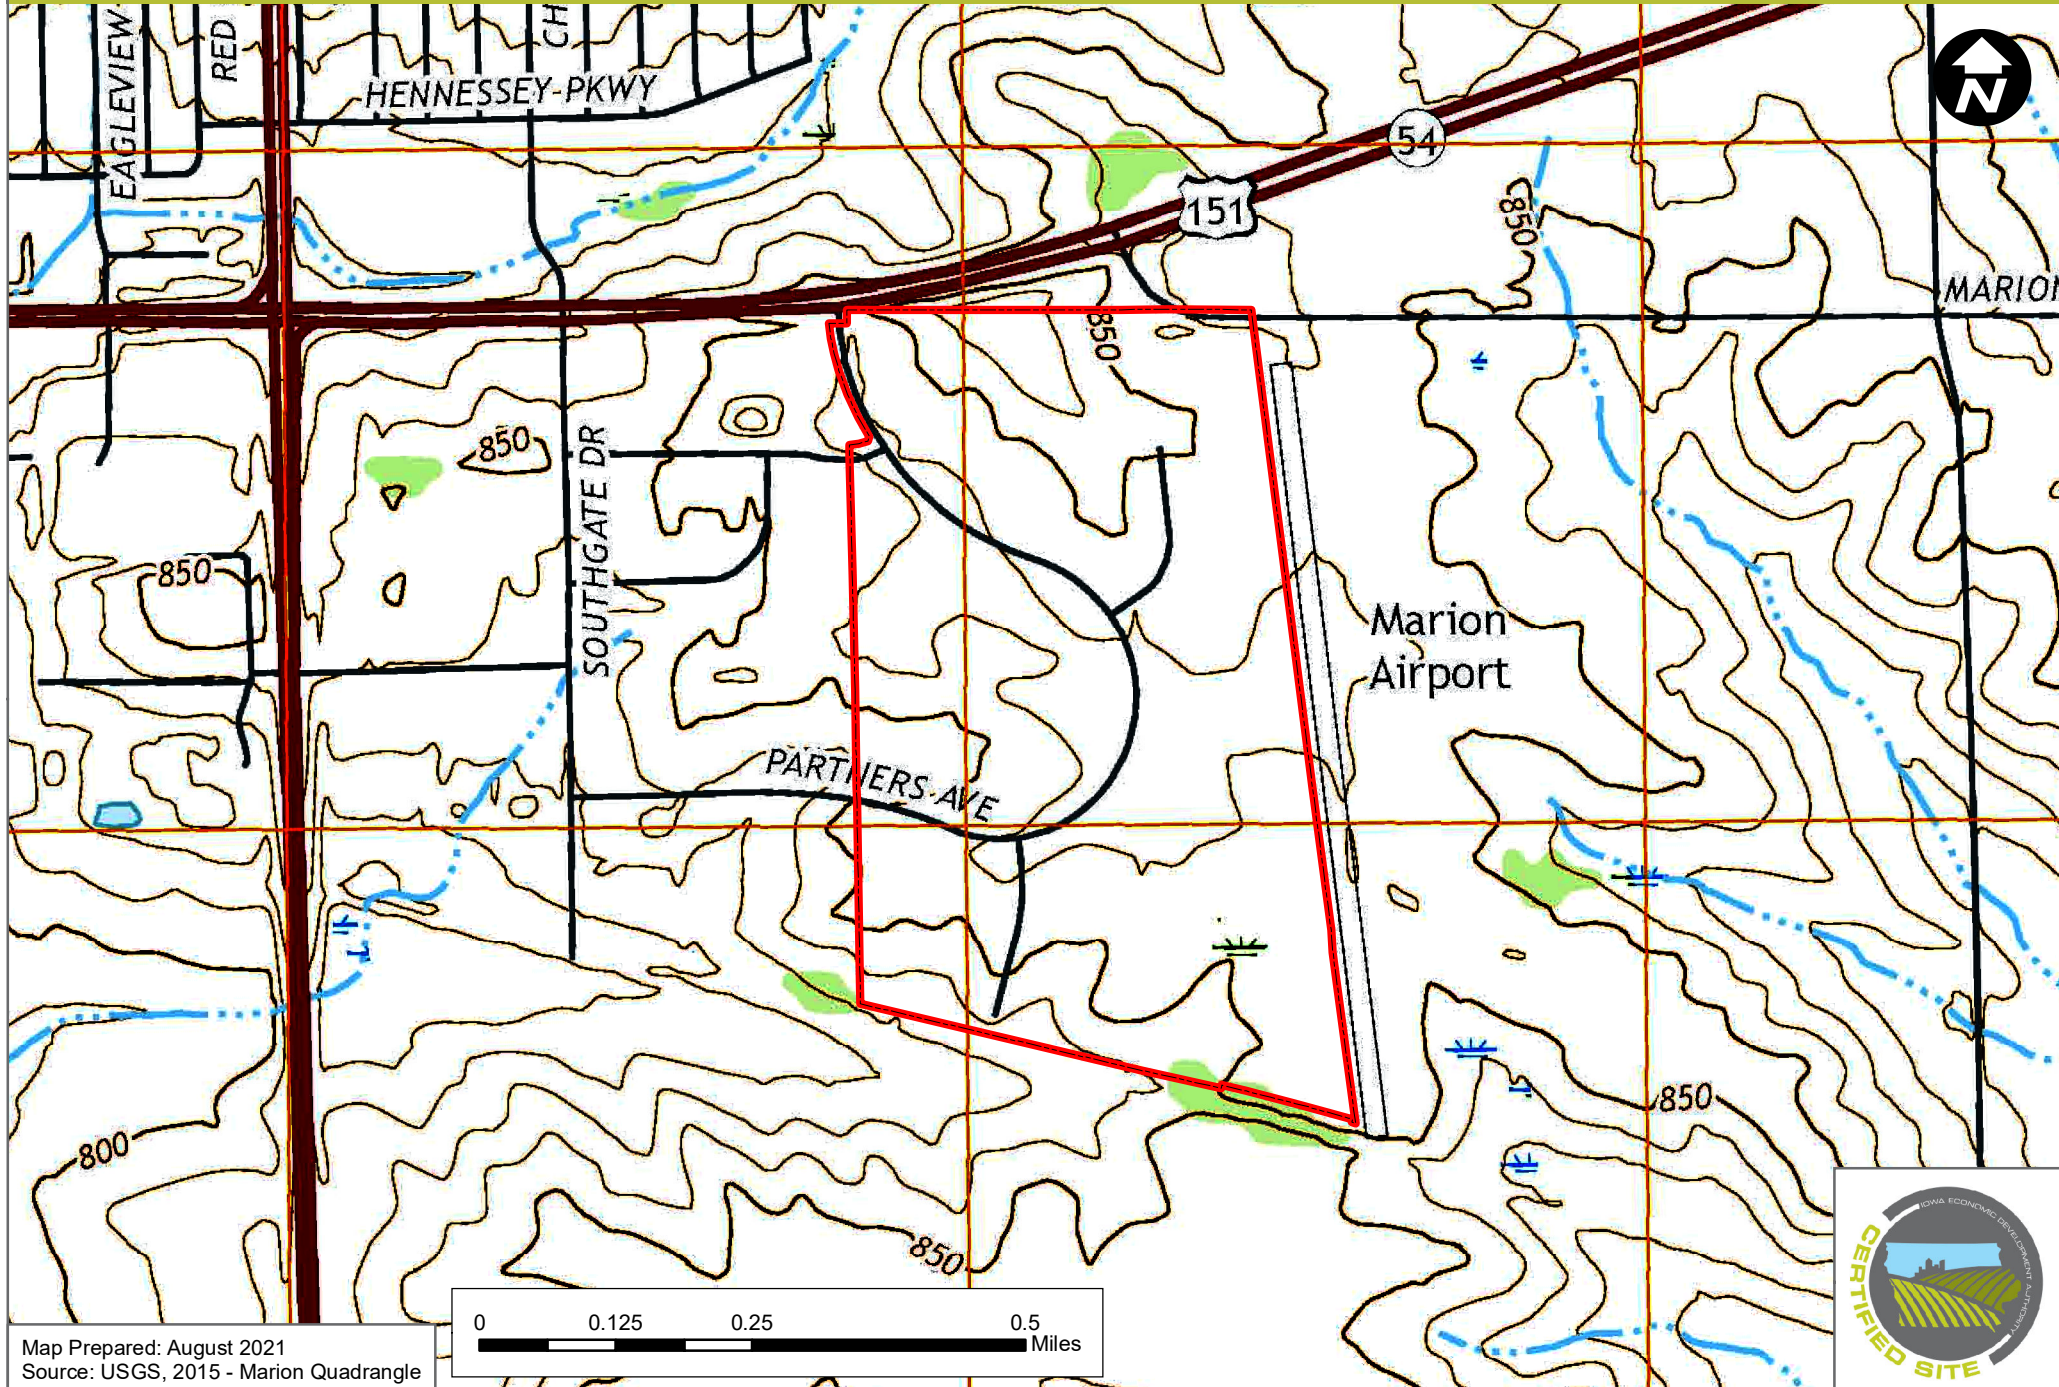

# MARION ENTERPRISE CENTER (178.13 ACRES)

MARION, IOWA - USGS QUADRANGLE MAP

Map Prepared: August 2021  
Source: USGS, 2015 - Marion Quadrangle