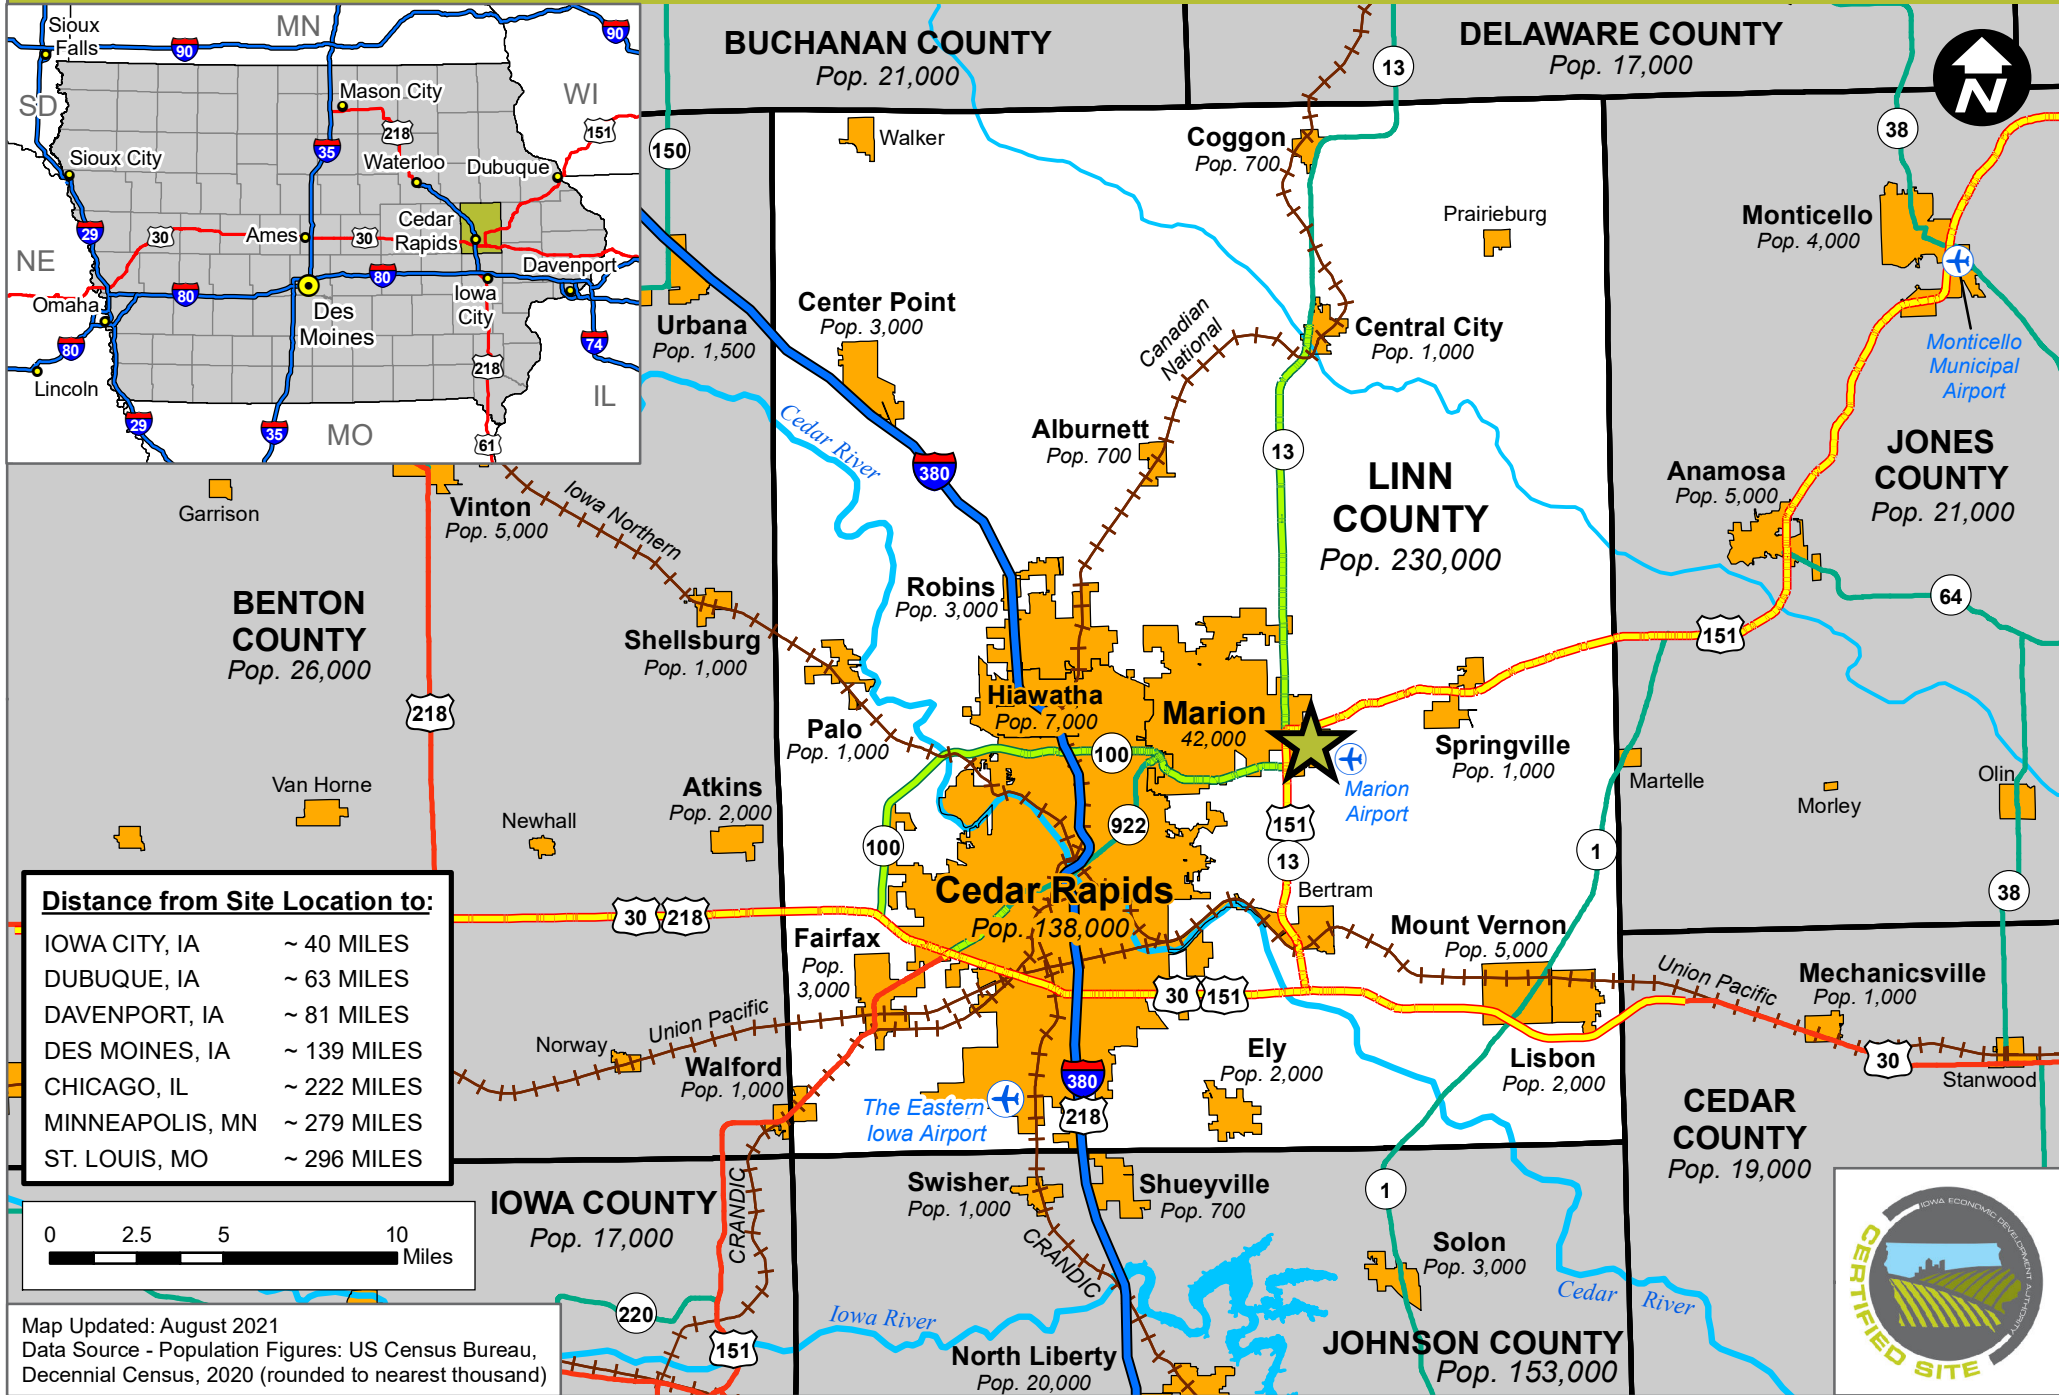

MARION ENTERPRISE CENTER (178.13 ACRES)

MARION, IOWA - GENERAL LOCATION MAP

Distance from Site Location to:

IOWA CITY, IA	~ 40 MILES
DUBUQUE, IA	~ 63 MILES
DAVENPORT, IA	~ 81 MILES
DES MOINES, IA	~ 139 MILES
CHICAGO, IL	~ 222 MILES
MINNEAPOLIS, MN	~ 279 MILES
ST. LOUIS, MO	~ 296 MILES

Map Updated: August 2021
 Data Source - Population Figures: US Census Bureau, Decennial Census, 2020 (rounded to nearest thousand)

BUCHANAN COUNTY
Pop. 21,000

DELAWARE COUNTY
Pop. 17,000

BENTON COUNTY
Pop. 26,000

Newhall

Atkins
Pop. 2,000

Hiawatha
Pop. 7,000

Marion
42,000

Palo
Pop. 1,000

Mount Vernon
Pop. 5,000

Fairfax
Pop. 3,000

Mechanicsville
Pop. 1,000

Walford
Pop. 1,000

Ely
Pop. 2,000

Lisbon
Pop. 2,000

Swisher
Pop. 1,000

Shueyville
Pop. 700

Solon
Pop. 3,000

North Liberty
Pop. 20,000