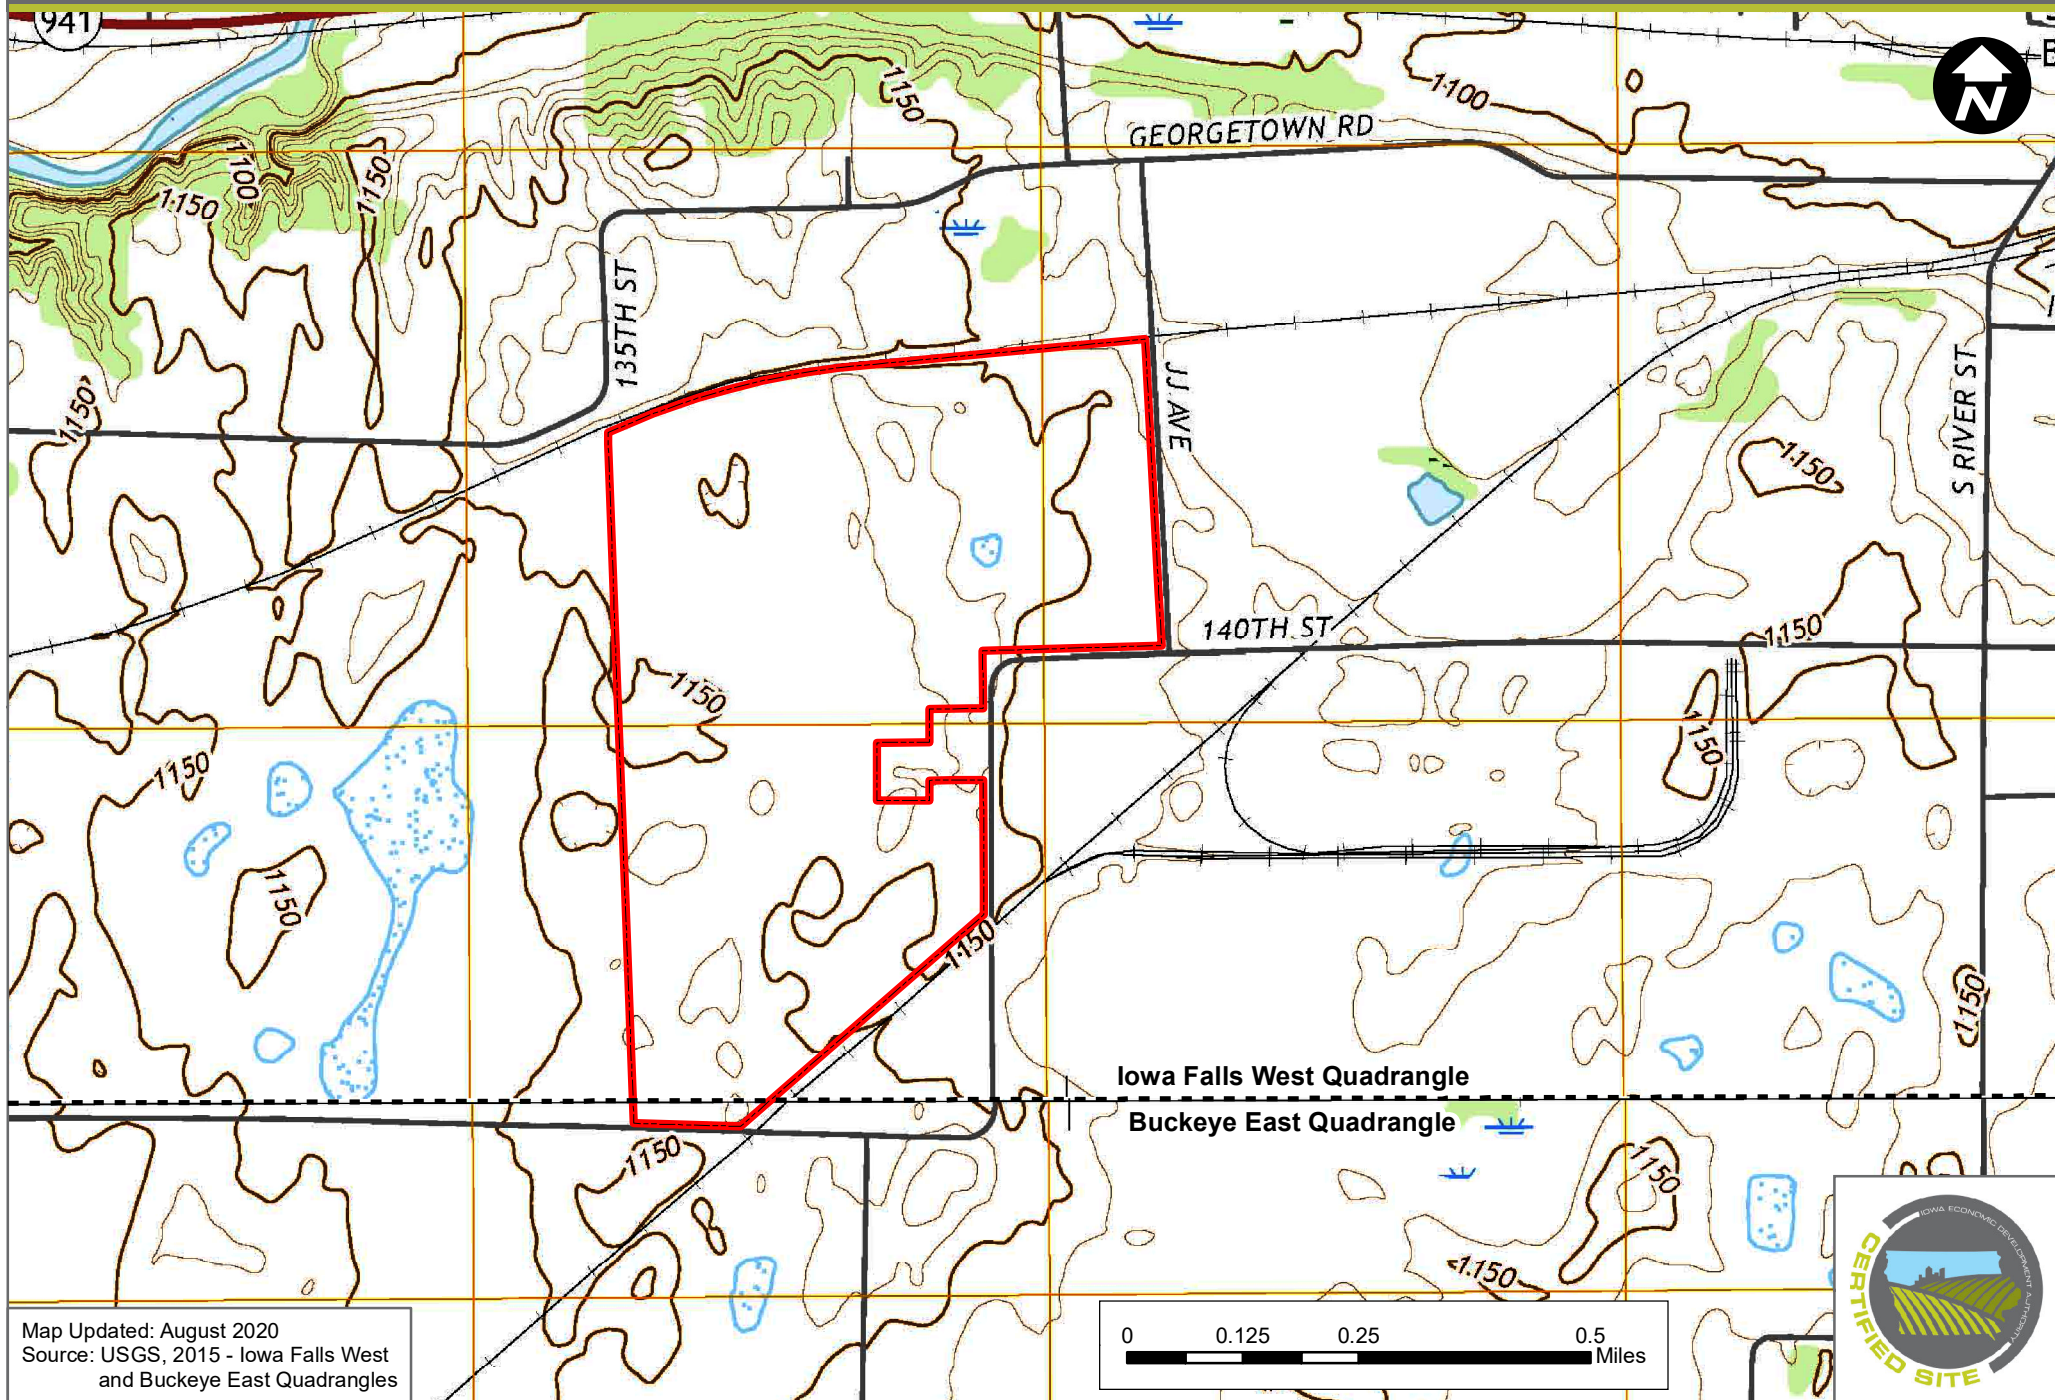

IOWA FALLS / HARDIN COUNTY INDUSTRIAL SITE

IOWA FALLS, IOWA - USGS QUADRANGLE MAP

(214.09 ACRES)

Map Updated: August 2020
Source: USGS, 2015 - Iowa Falls West and Buckeye East Quadrangles