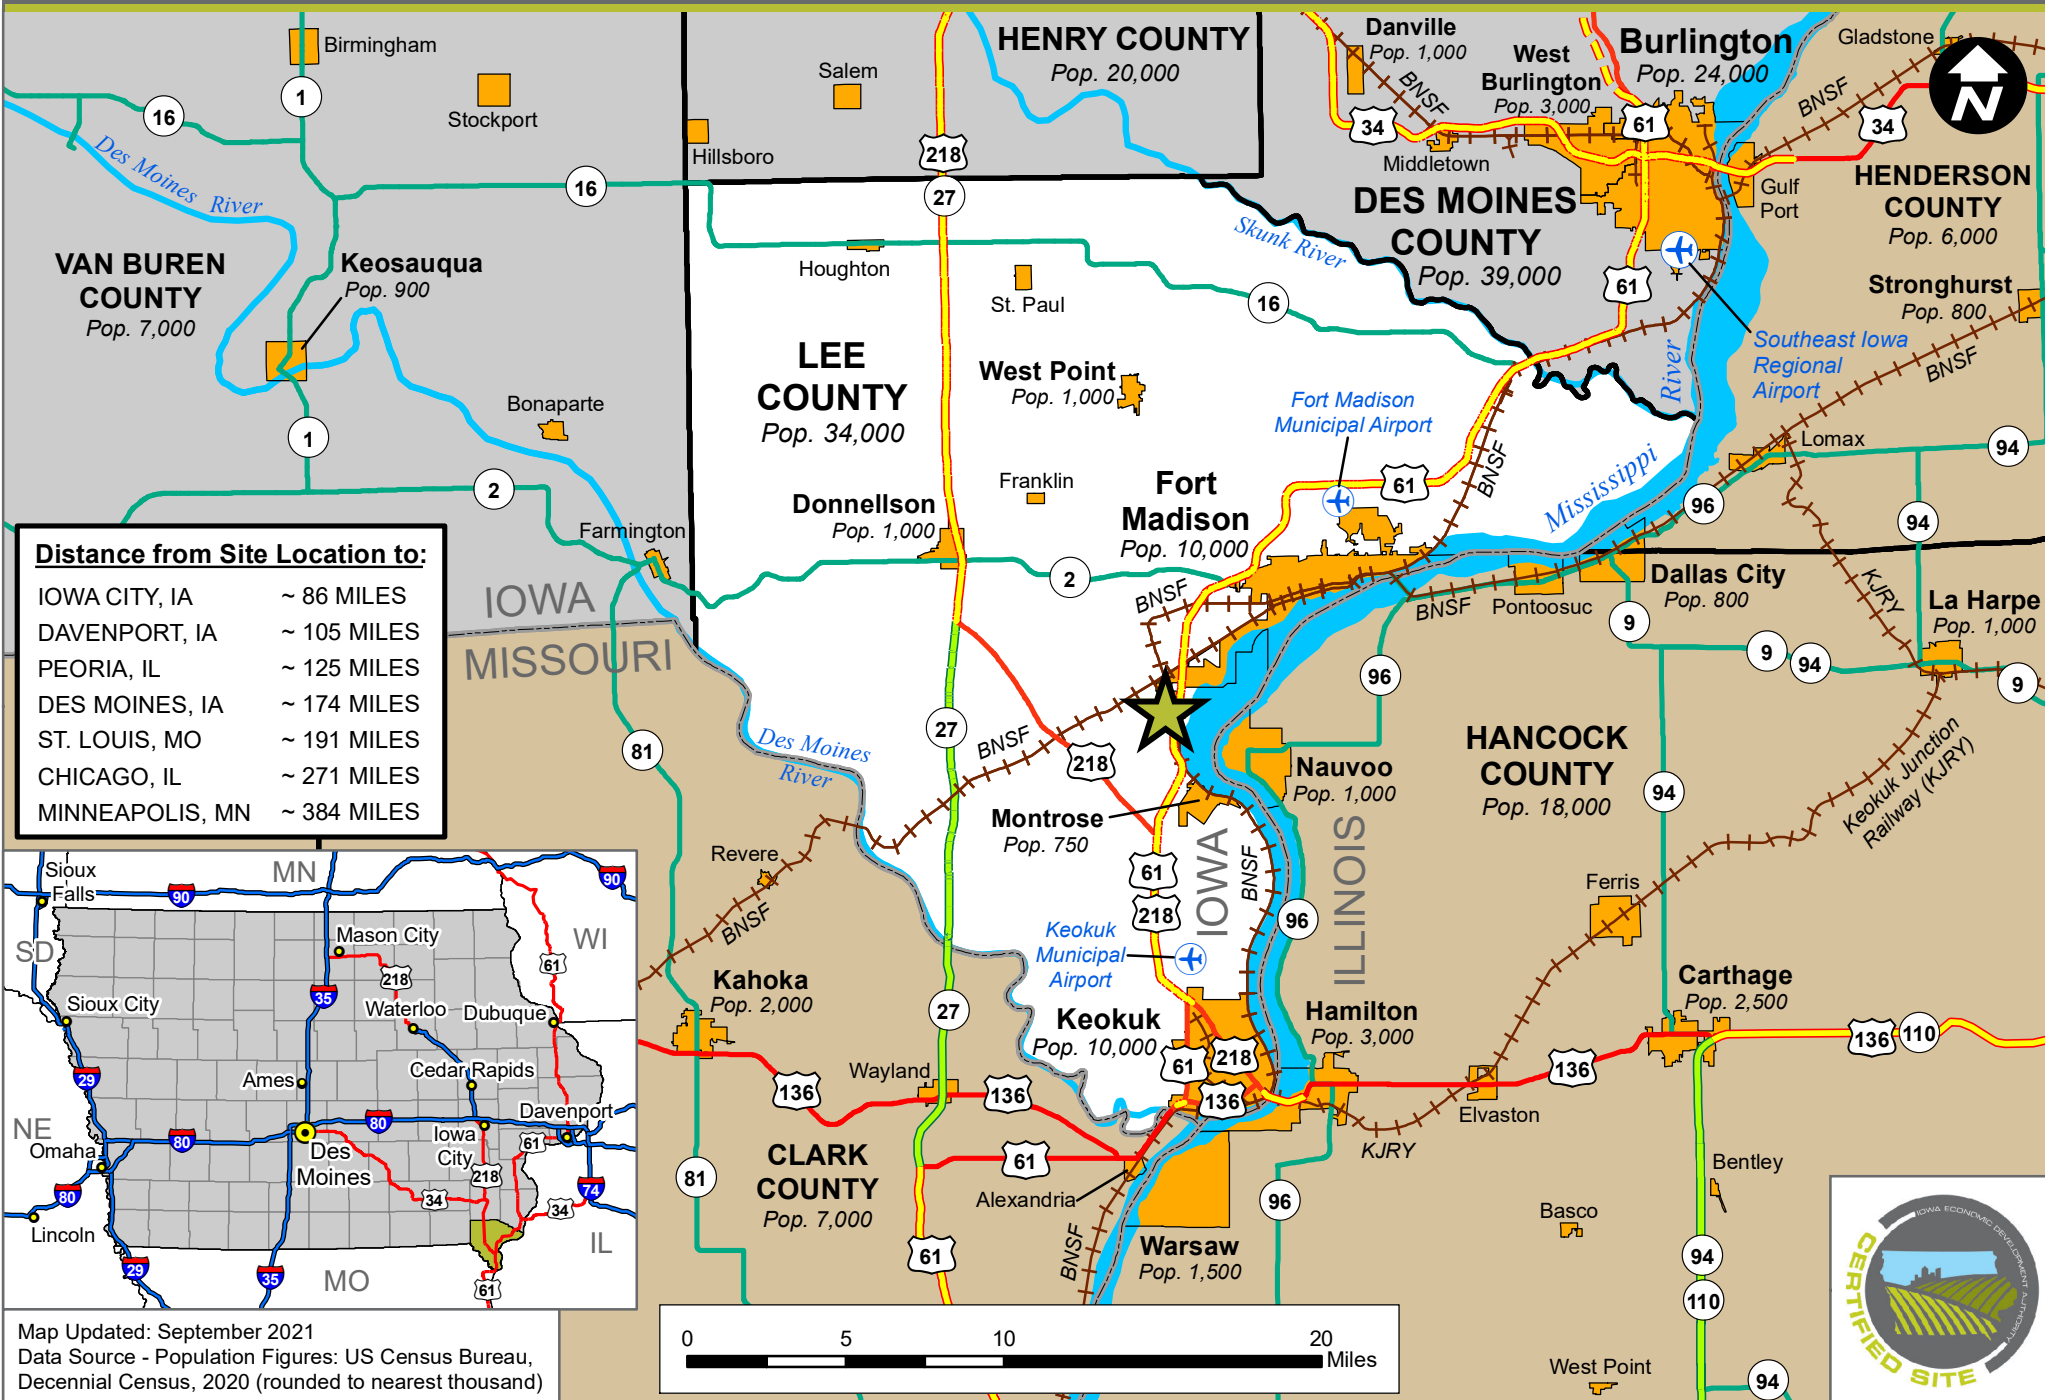

FORT MADISON INDUSTRIAL SITE (128.18 ACRES)

FORT MADISON, IOWA - GENERAL LOCATION MAP

FORT MADISON INDUSTRIAL SITE (128.18 ACRES)

FORT MADISON, IOWA - GENERAL LOCATION MAP

(128.18 ACRES)

FORT MADISON INDUSTRIAL SITE (128.18 ACRES)

FORT MADISON, IOWA - GENERAL LOCATION MAP

(128.18 ACRES)