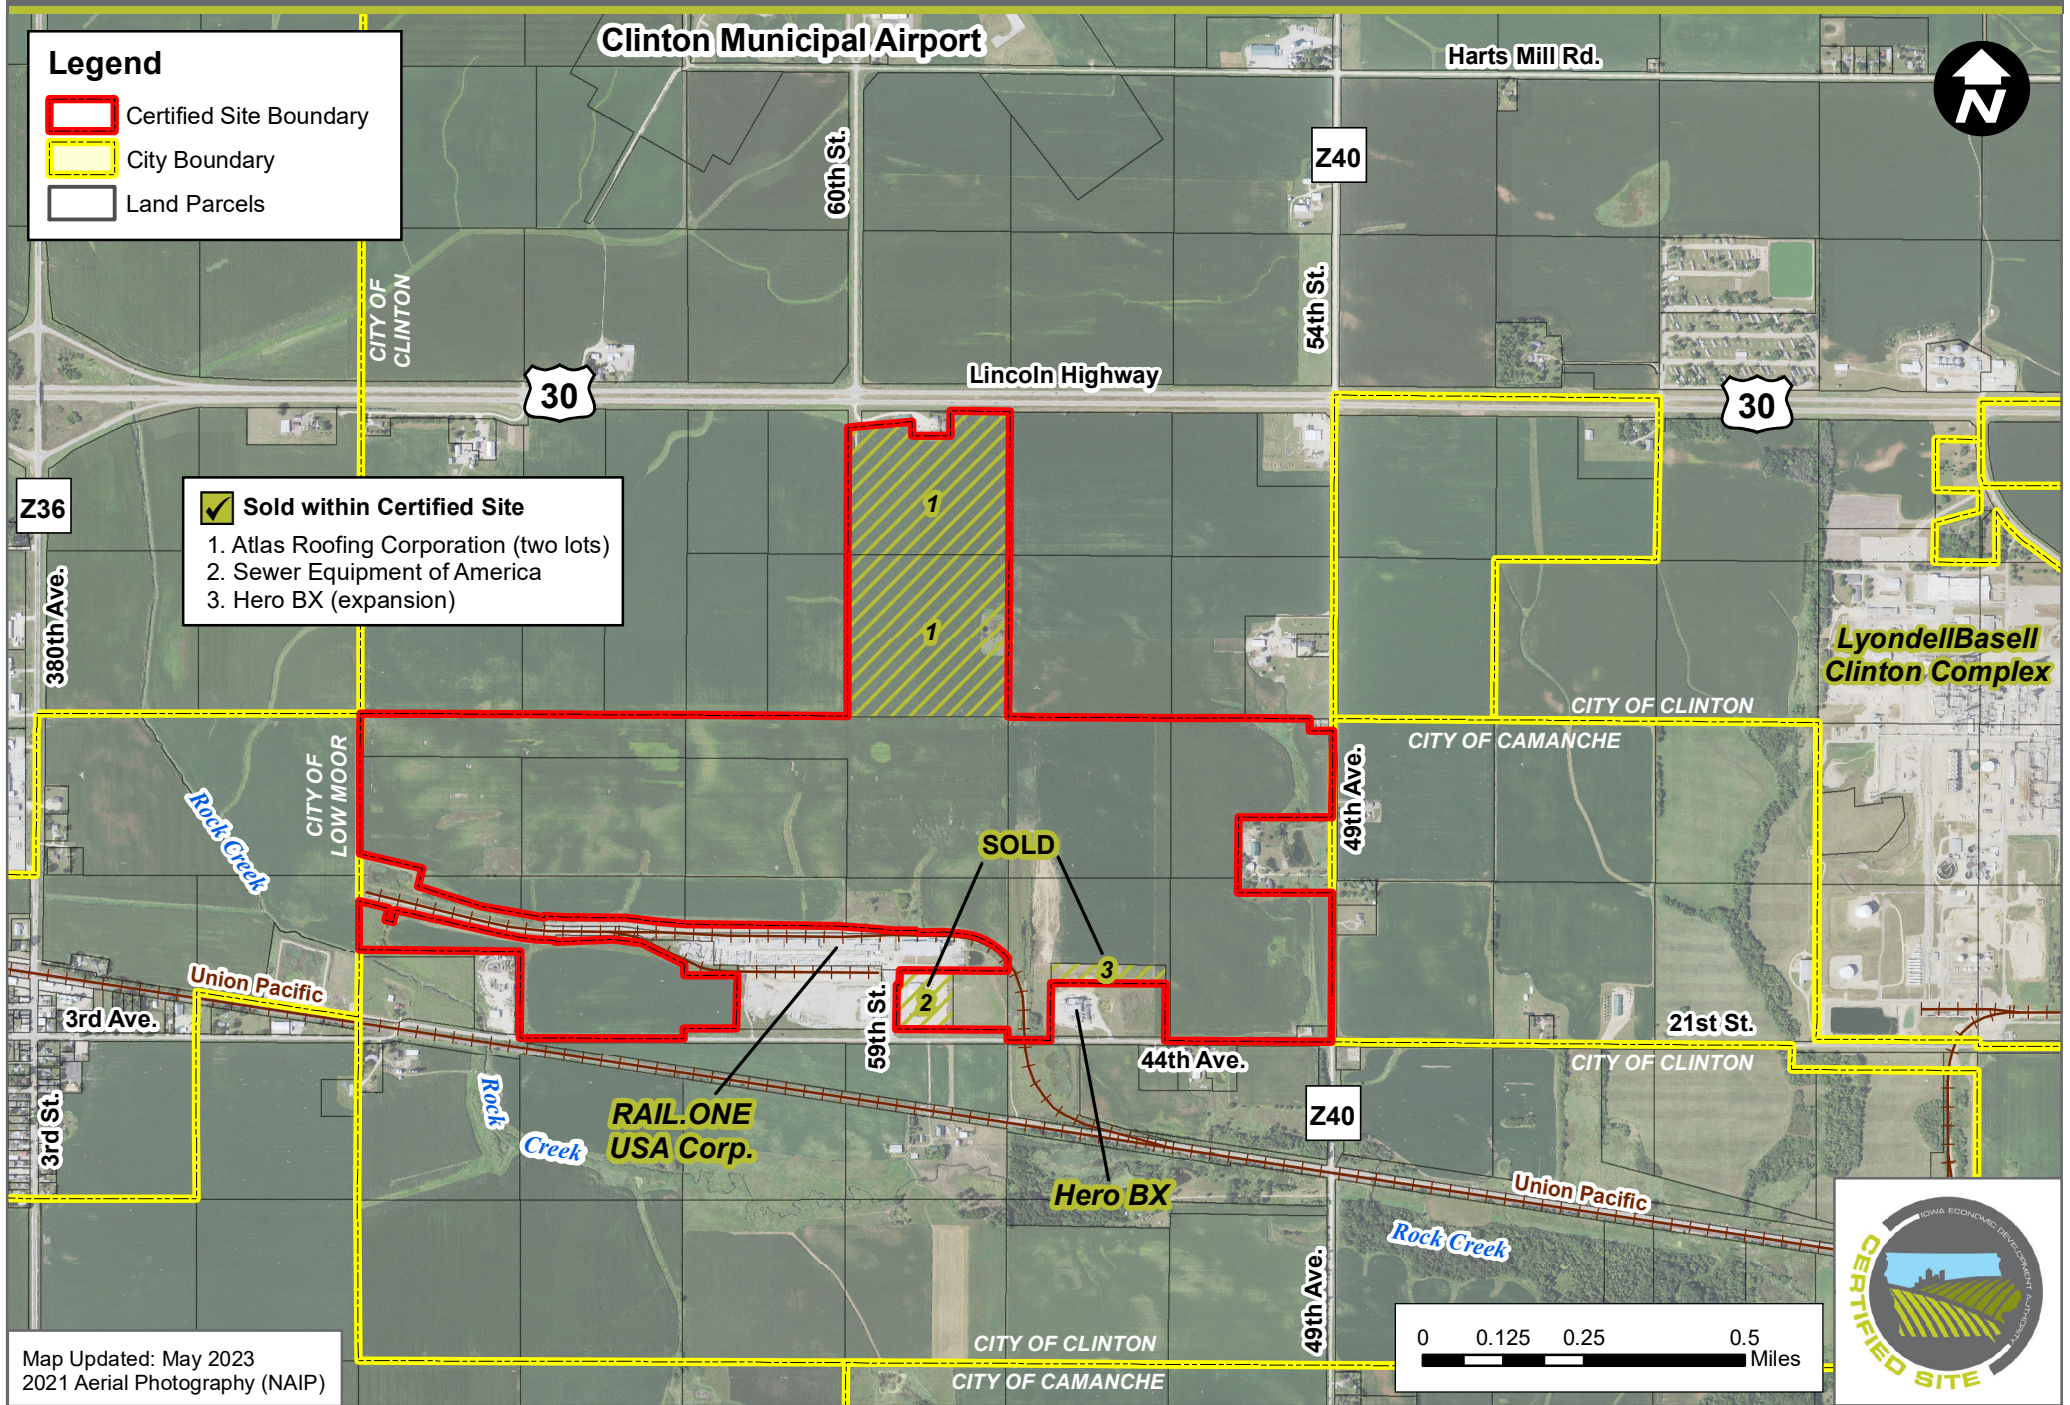

LINCOLNWAY INDUSTRIAL RAIL AND AIR PARK

CLINTON, IOWA - AERIAL PHOTOGRAPH (460.73 ACRES)

Legend

- Certified Site Boundary
- City Boundary
- Land Parcels

Sold within Certified Site

1. Atlas Roofing Corporation (two lots)
2. Sewer Equipment of America
3. Hero BX (expansion)

Map Updated: May 2023
2021 Aerial Photography (NAIP)