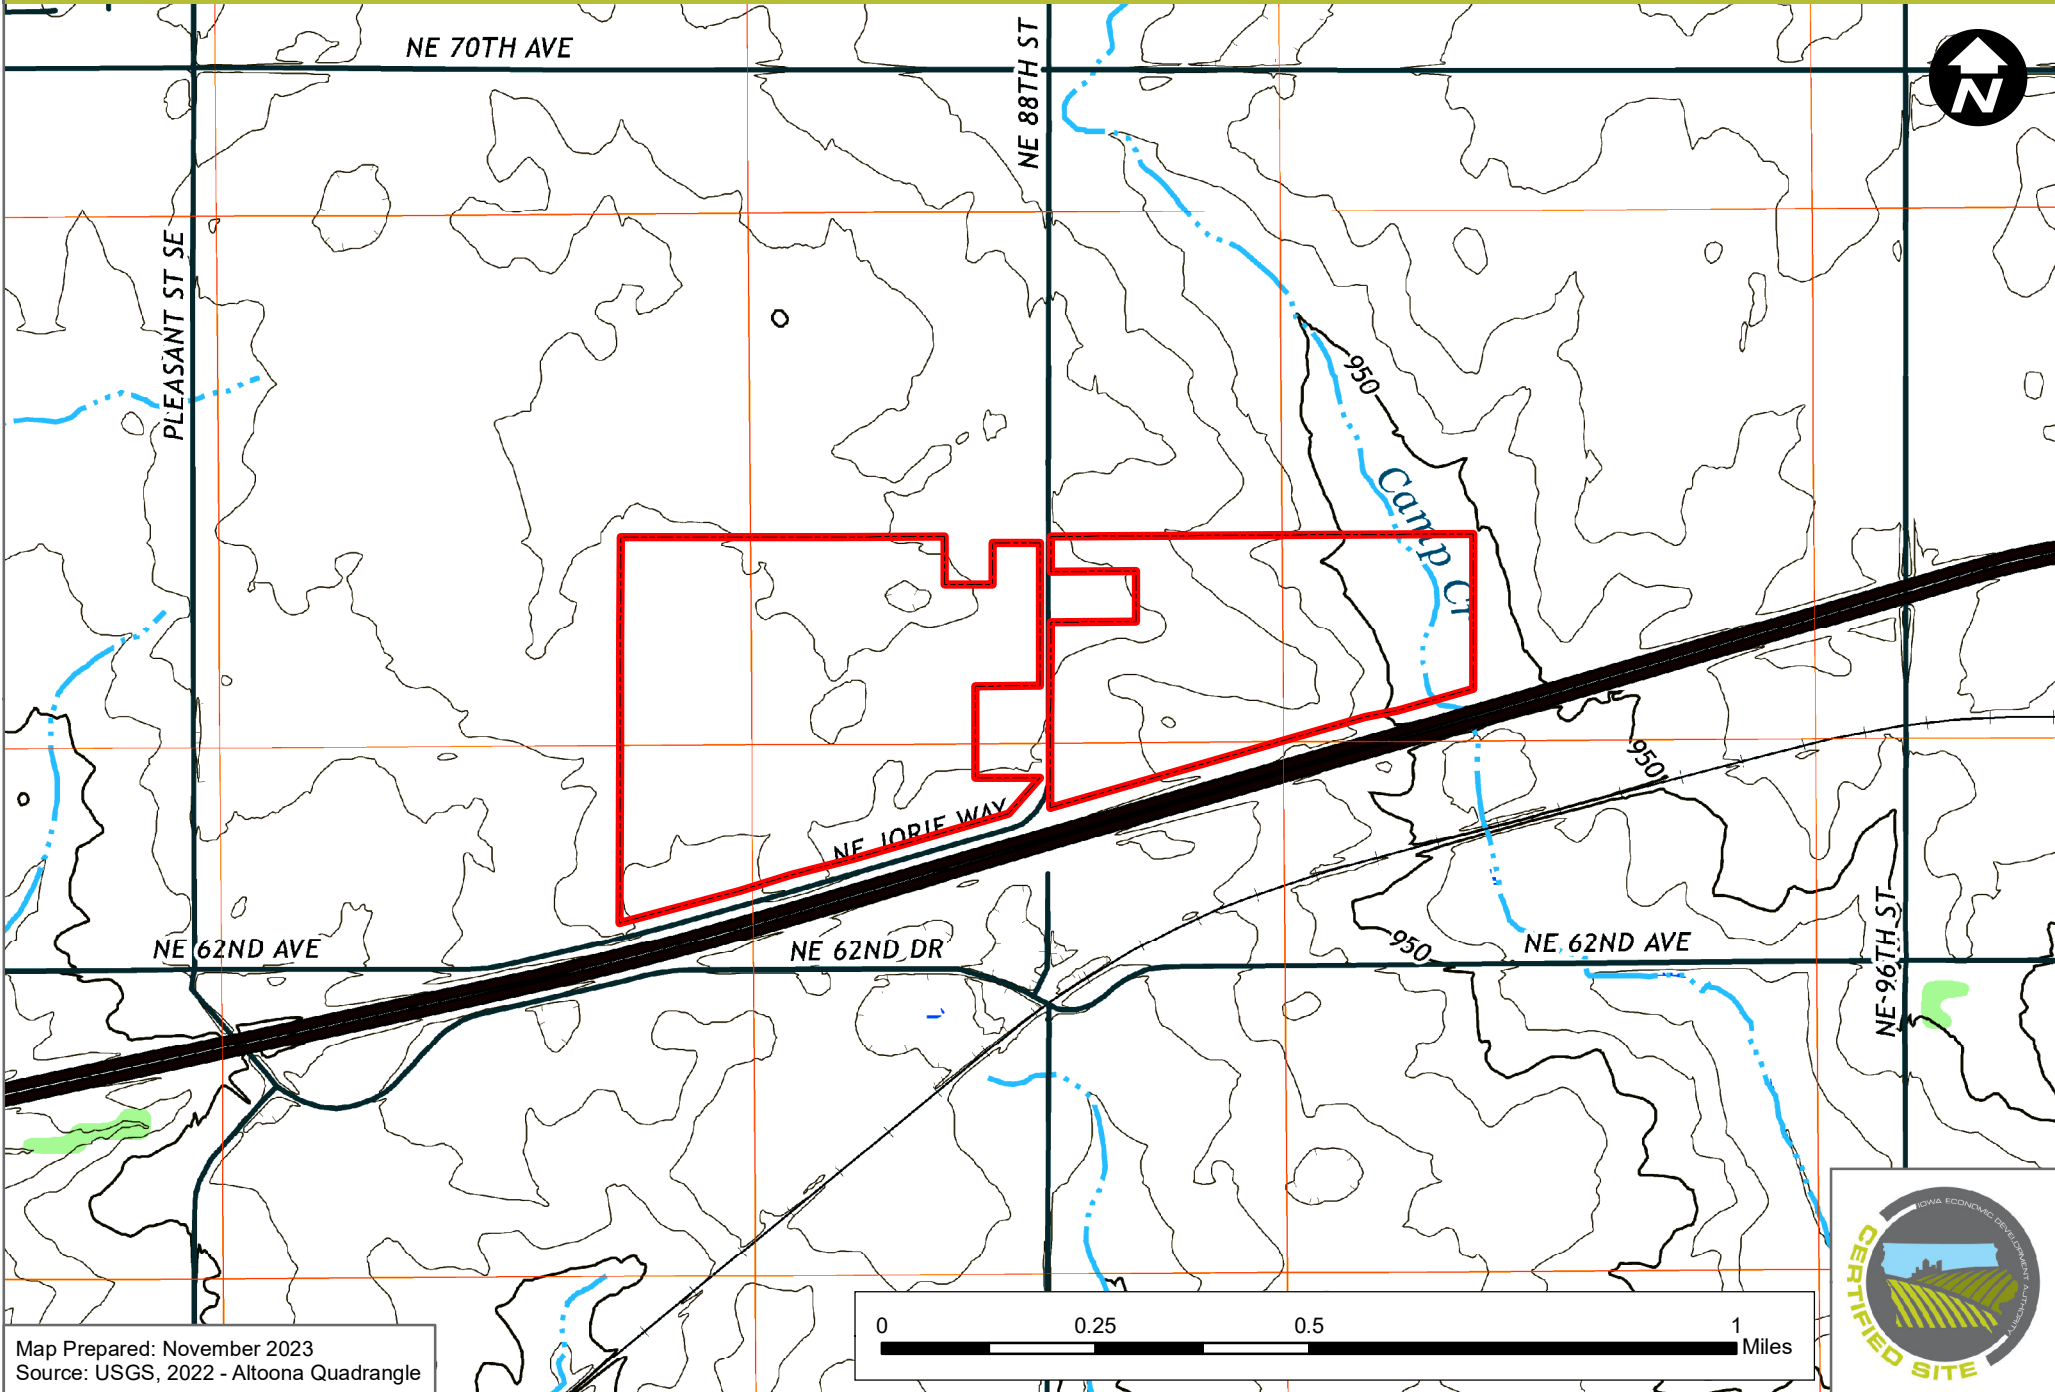

# TIMMINS INDUSTRIAL PARK (187.74 ACRES)

BONDURANT, IOWA - USGS QUADRANGLE MAP

Map Prepared: November 2023  
Source: USGS, 2022 - Altoona Quadrangle