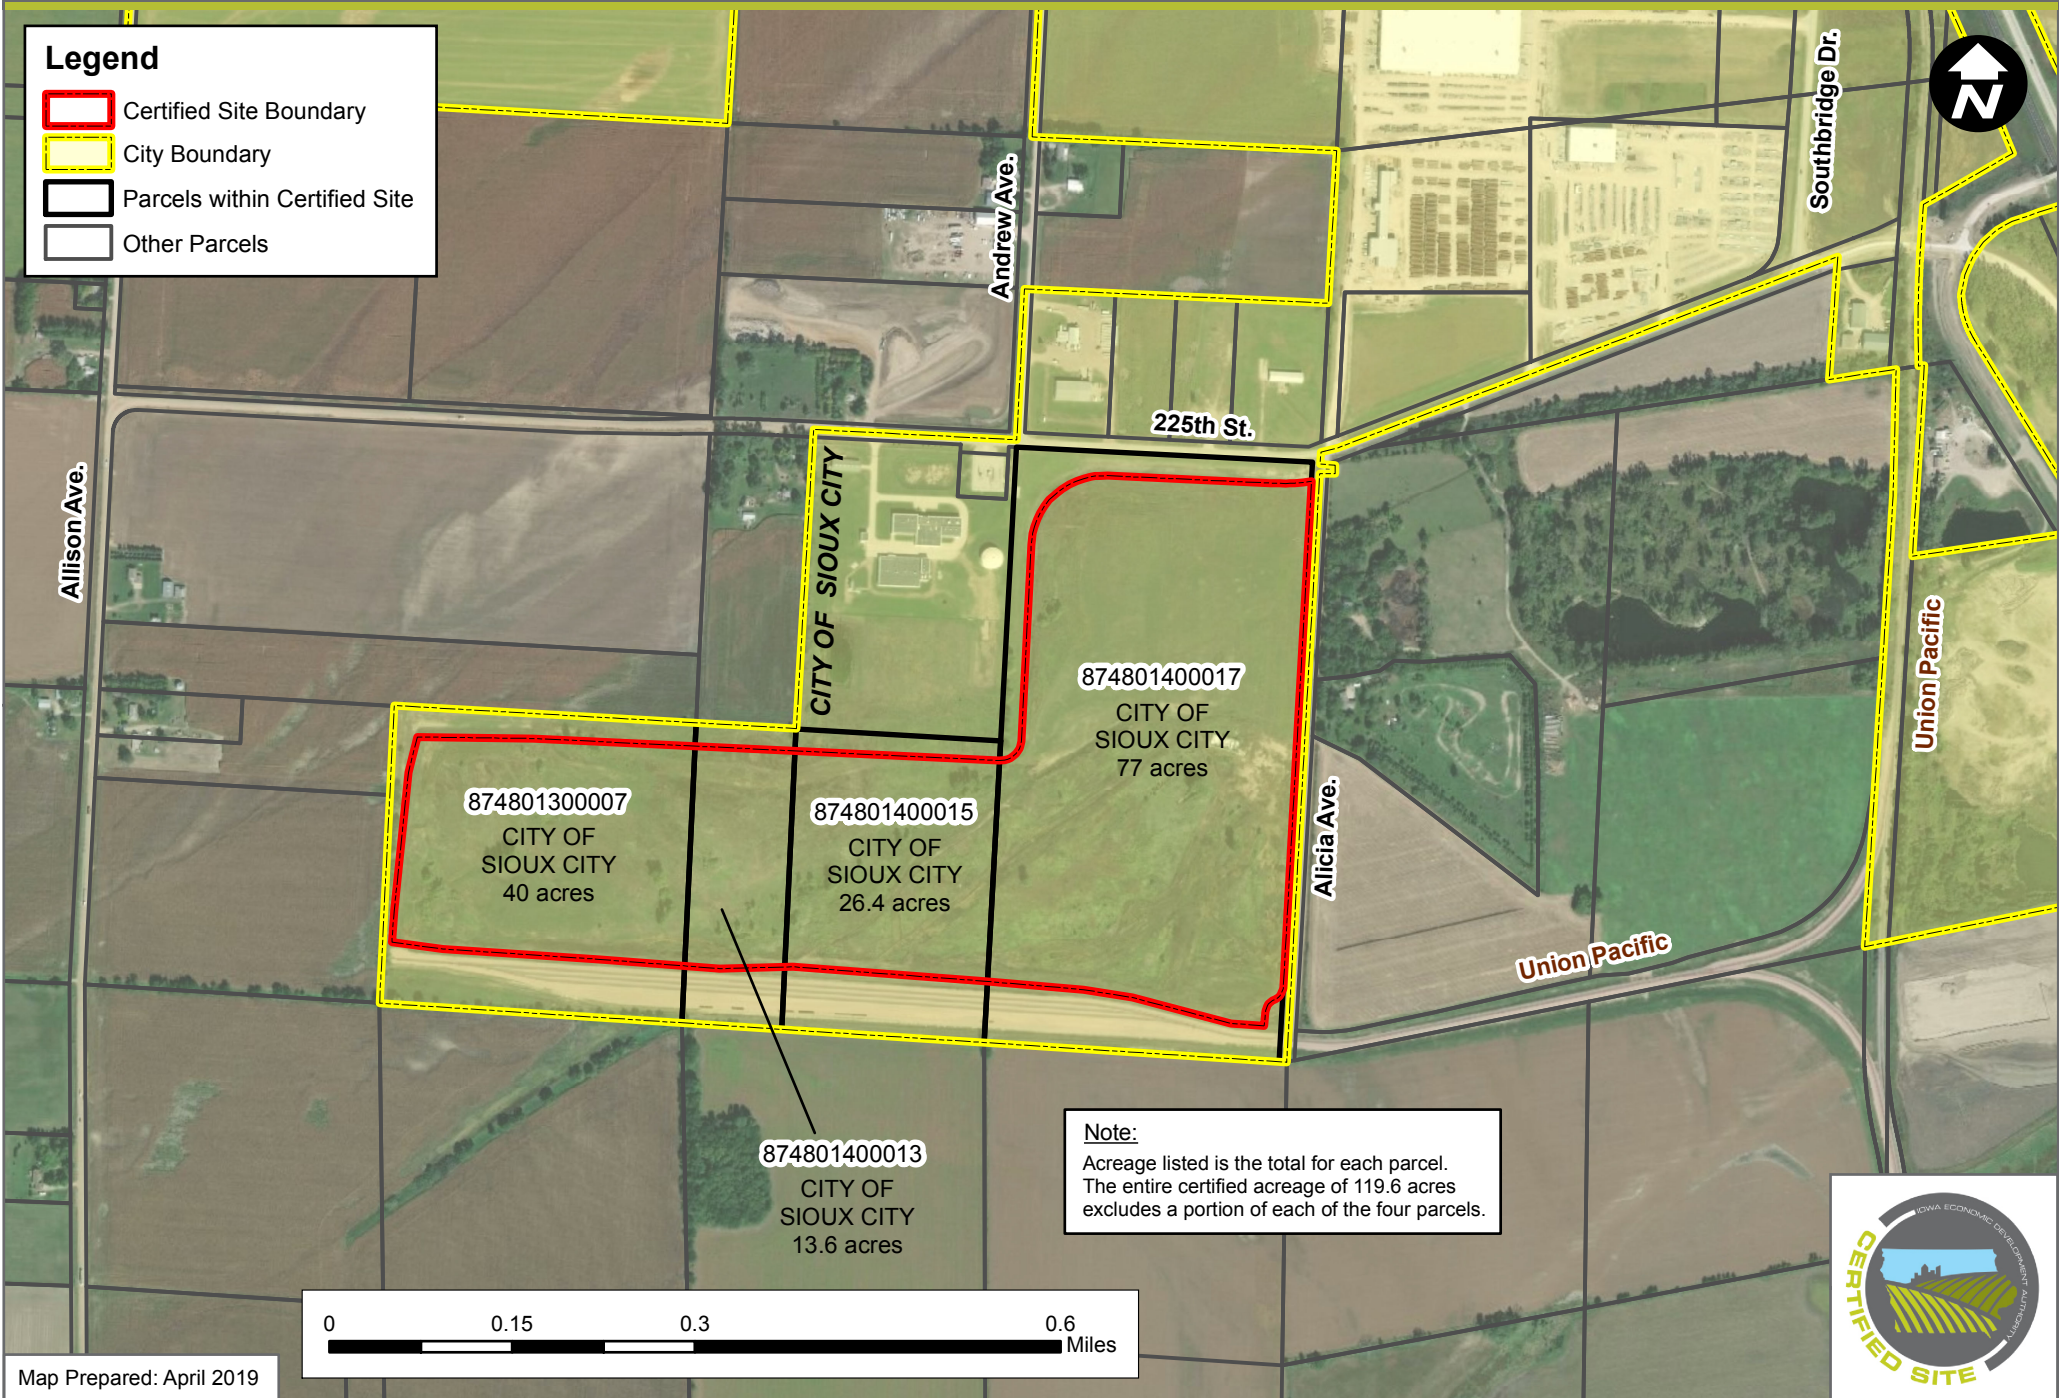

SOUTHBRIDGE - 27 FLAGS INDUSTRIAL SITE (119.6 ACRES)

SIOUX CITY, IOWA - TAX PARCEL MAP

Legend

- Certified Site Boundary
- City Boundary
- Parcels within Certified Site
- Other Parcels

Note:
Acreage listed is the total for each parcel.
The entire certified acreage of 119.6 acres
excludes a portion of each of the four parcels.