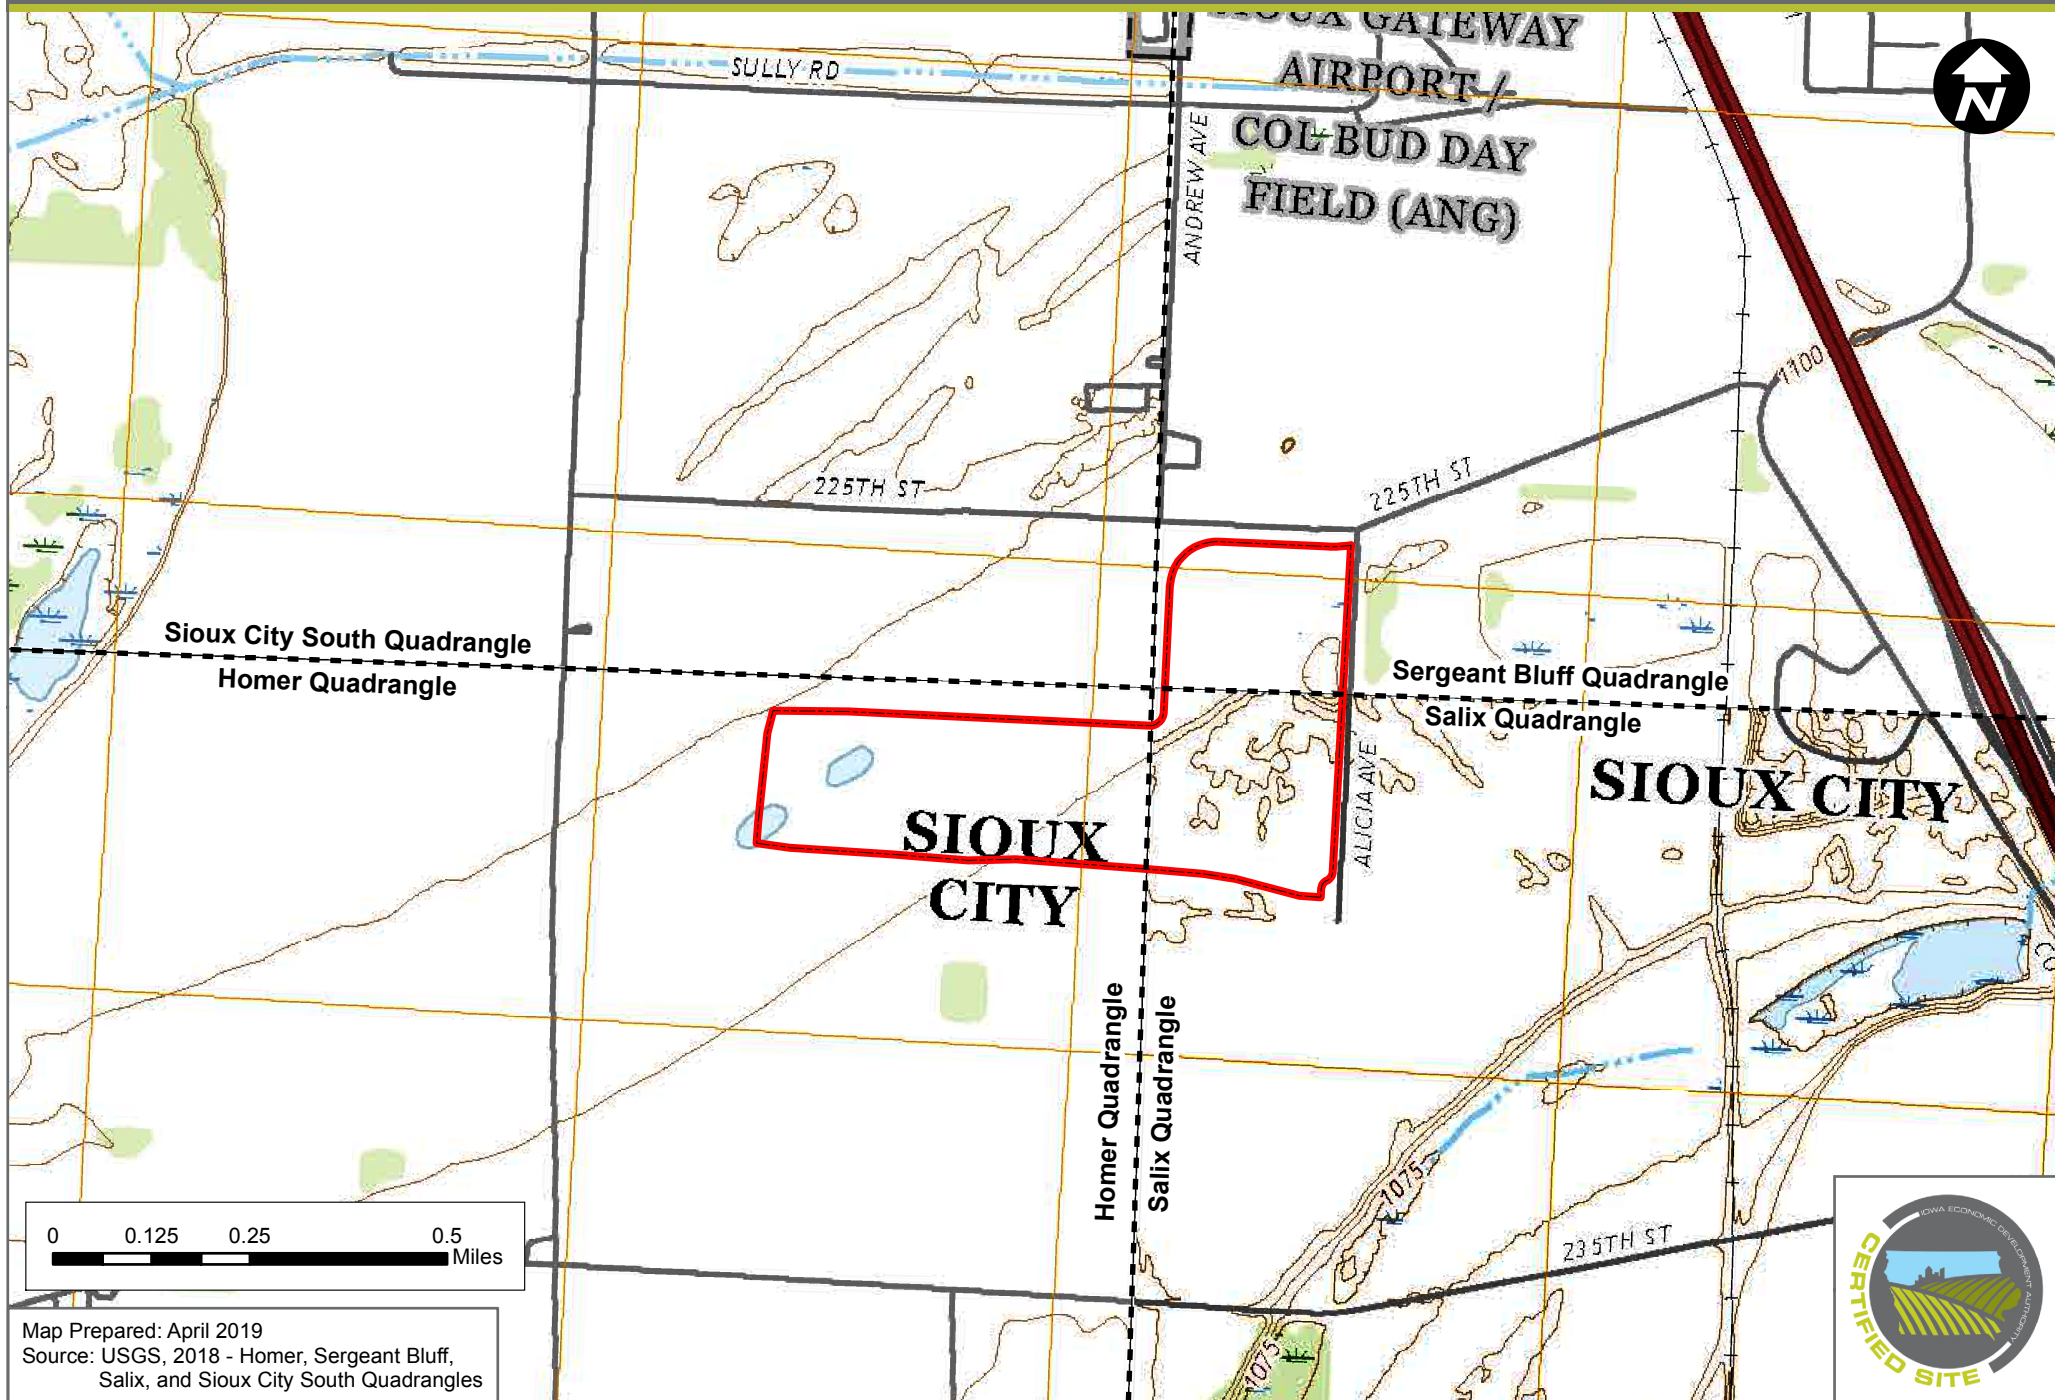

# SOUTHBRIDGE - 27 FLAGS INDUSTRIAL SITE (119.6 ACRES)

SIoux CITY, IOWA - USGS QUADRANGLE MAP

Map Prepared: April 2019  
Source: USGS, 2018 - Homer, Sergeant Bluff,  
Salix, and Sioux City South Quadrangles