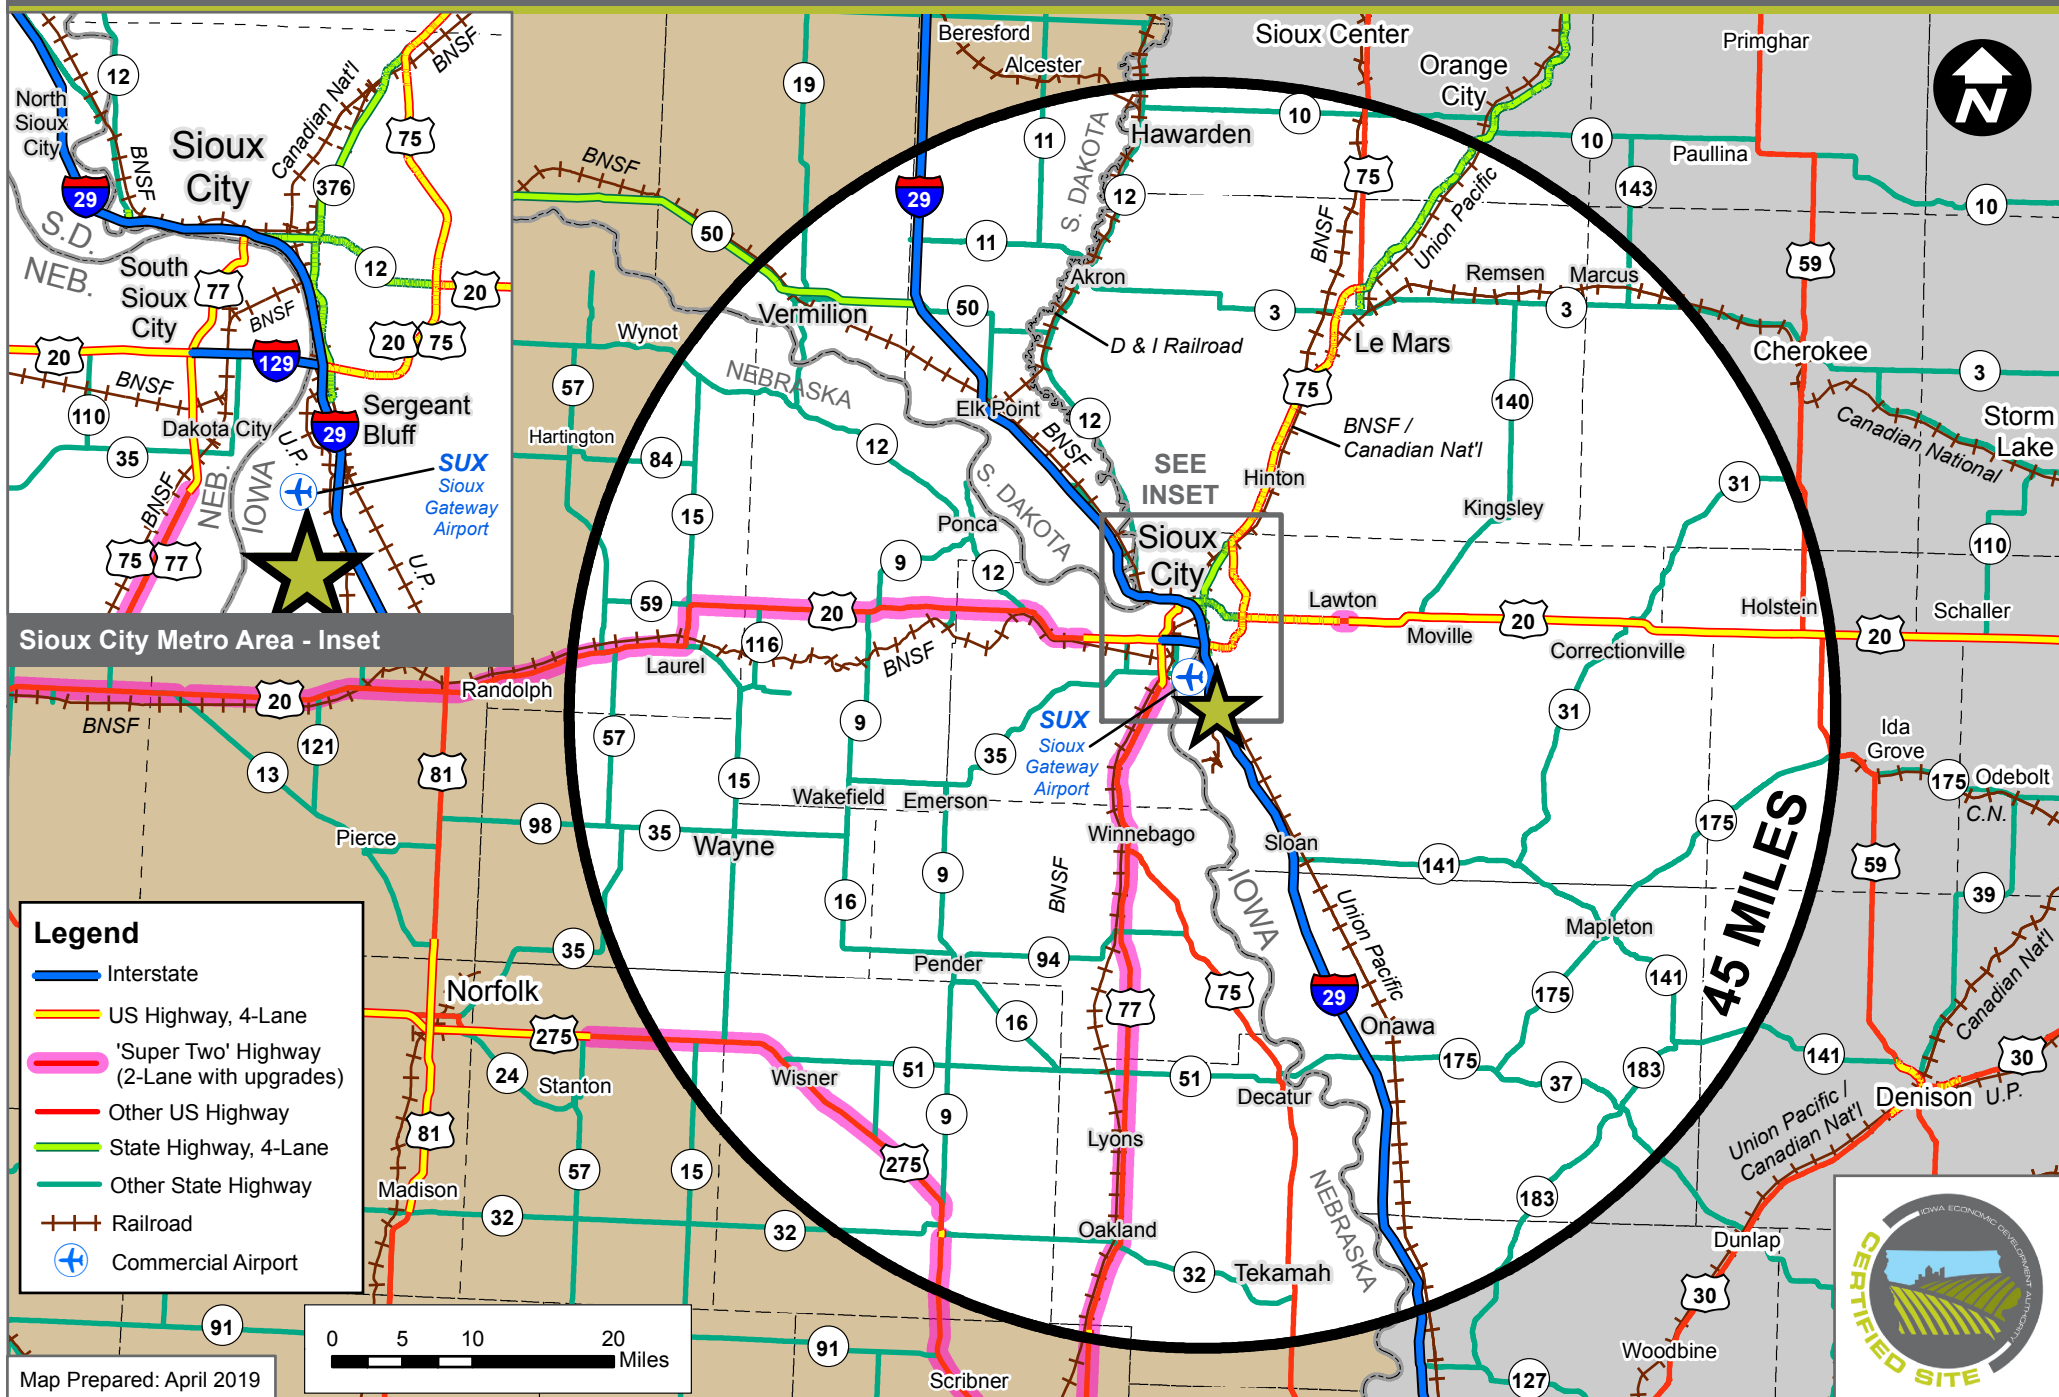

SOUTHBRIDGE - 27 FLAGS INDUSTRIAL SITE (119.6 ACRES)

SIoux CITY, IOWA - TRANSPORTATION NETWORK MAP

Sioux City Metro Area - Inset

Legend

- Interstate
- US Highway, 4-Lane
- 'Super Two' Highway (2-Lane with upgrades)
- Other US Highway
- State Highway, 4-Lane
- Other State Highway
- - - Railroad
- ✈ Commercial Airport

Map Prepared: April 2019