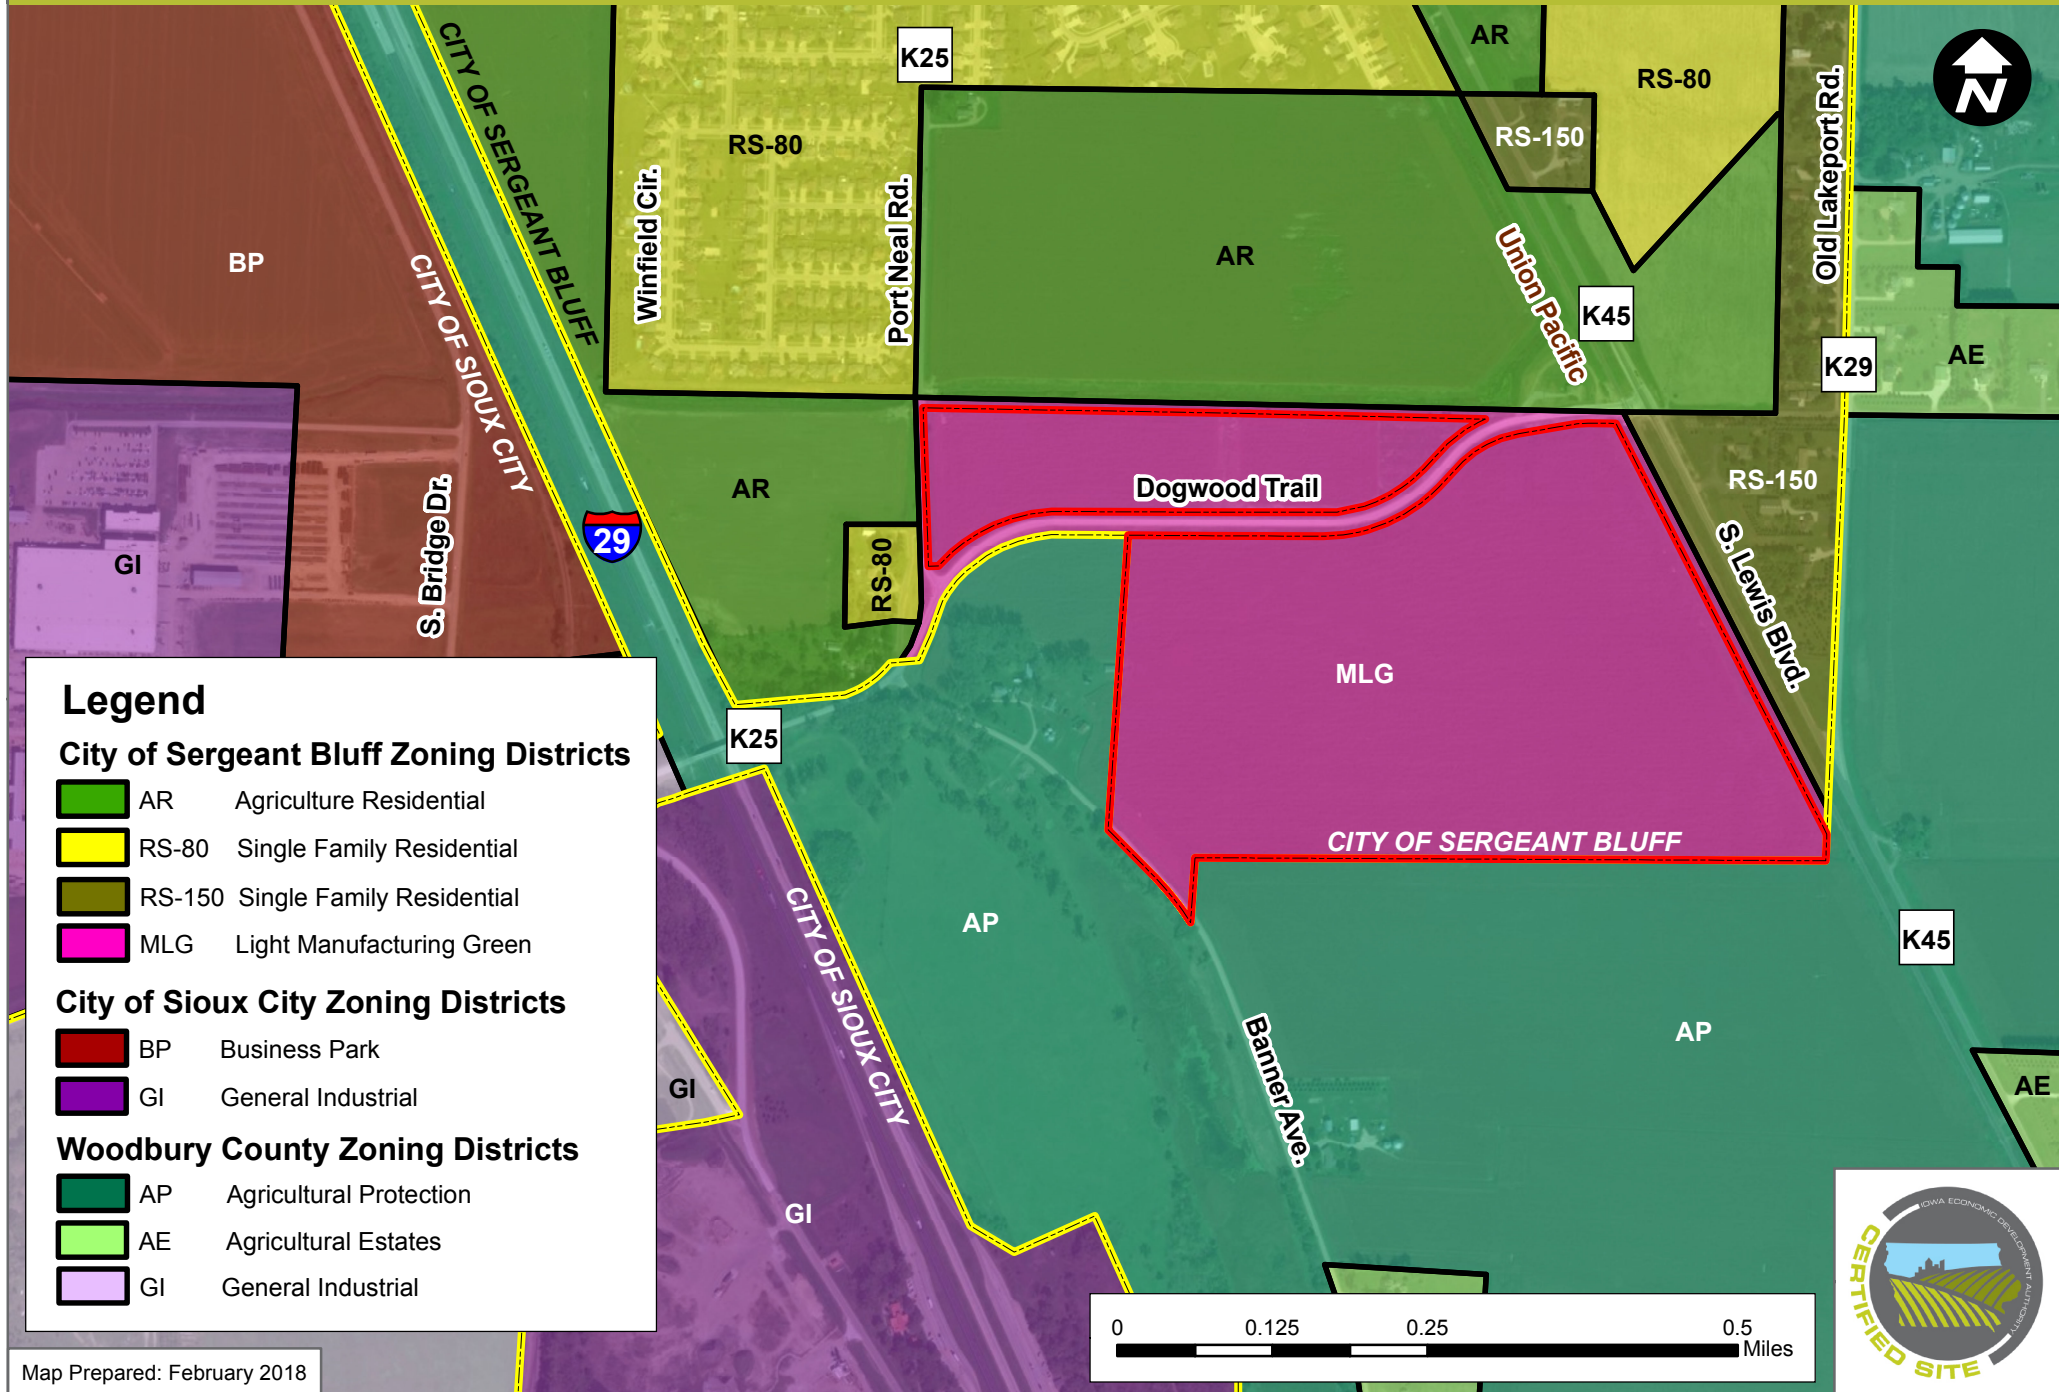

# SERGEANT BLUFF PARK (117.6 ACRES)

## SERGEANT BLUFF, IOWA - CURRENT ZONING MAP

### Legend