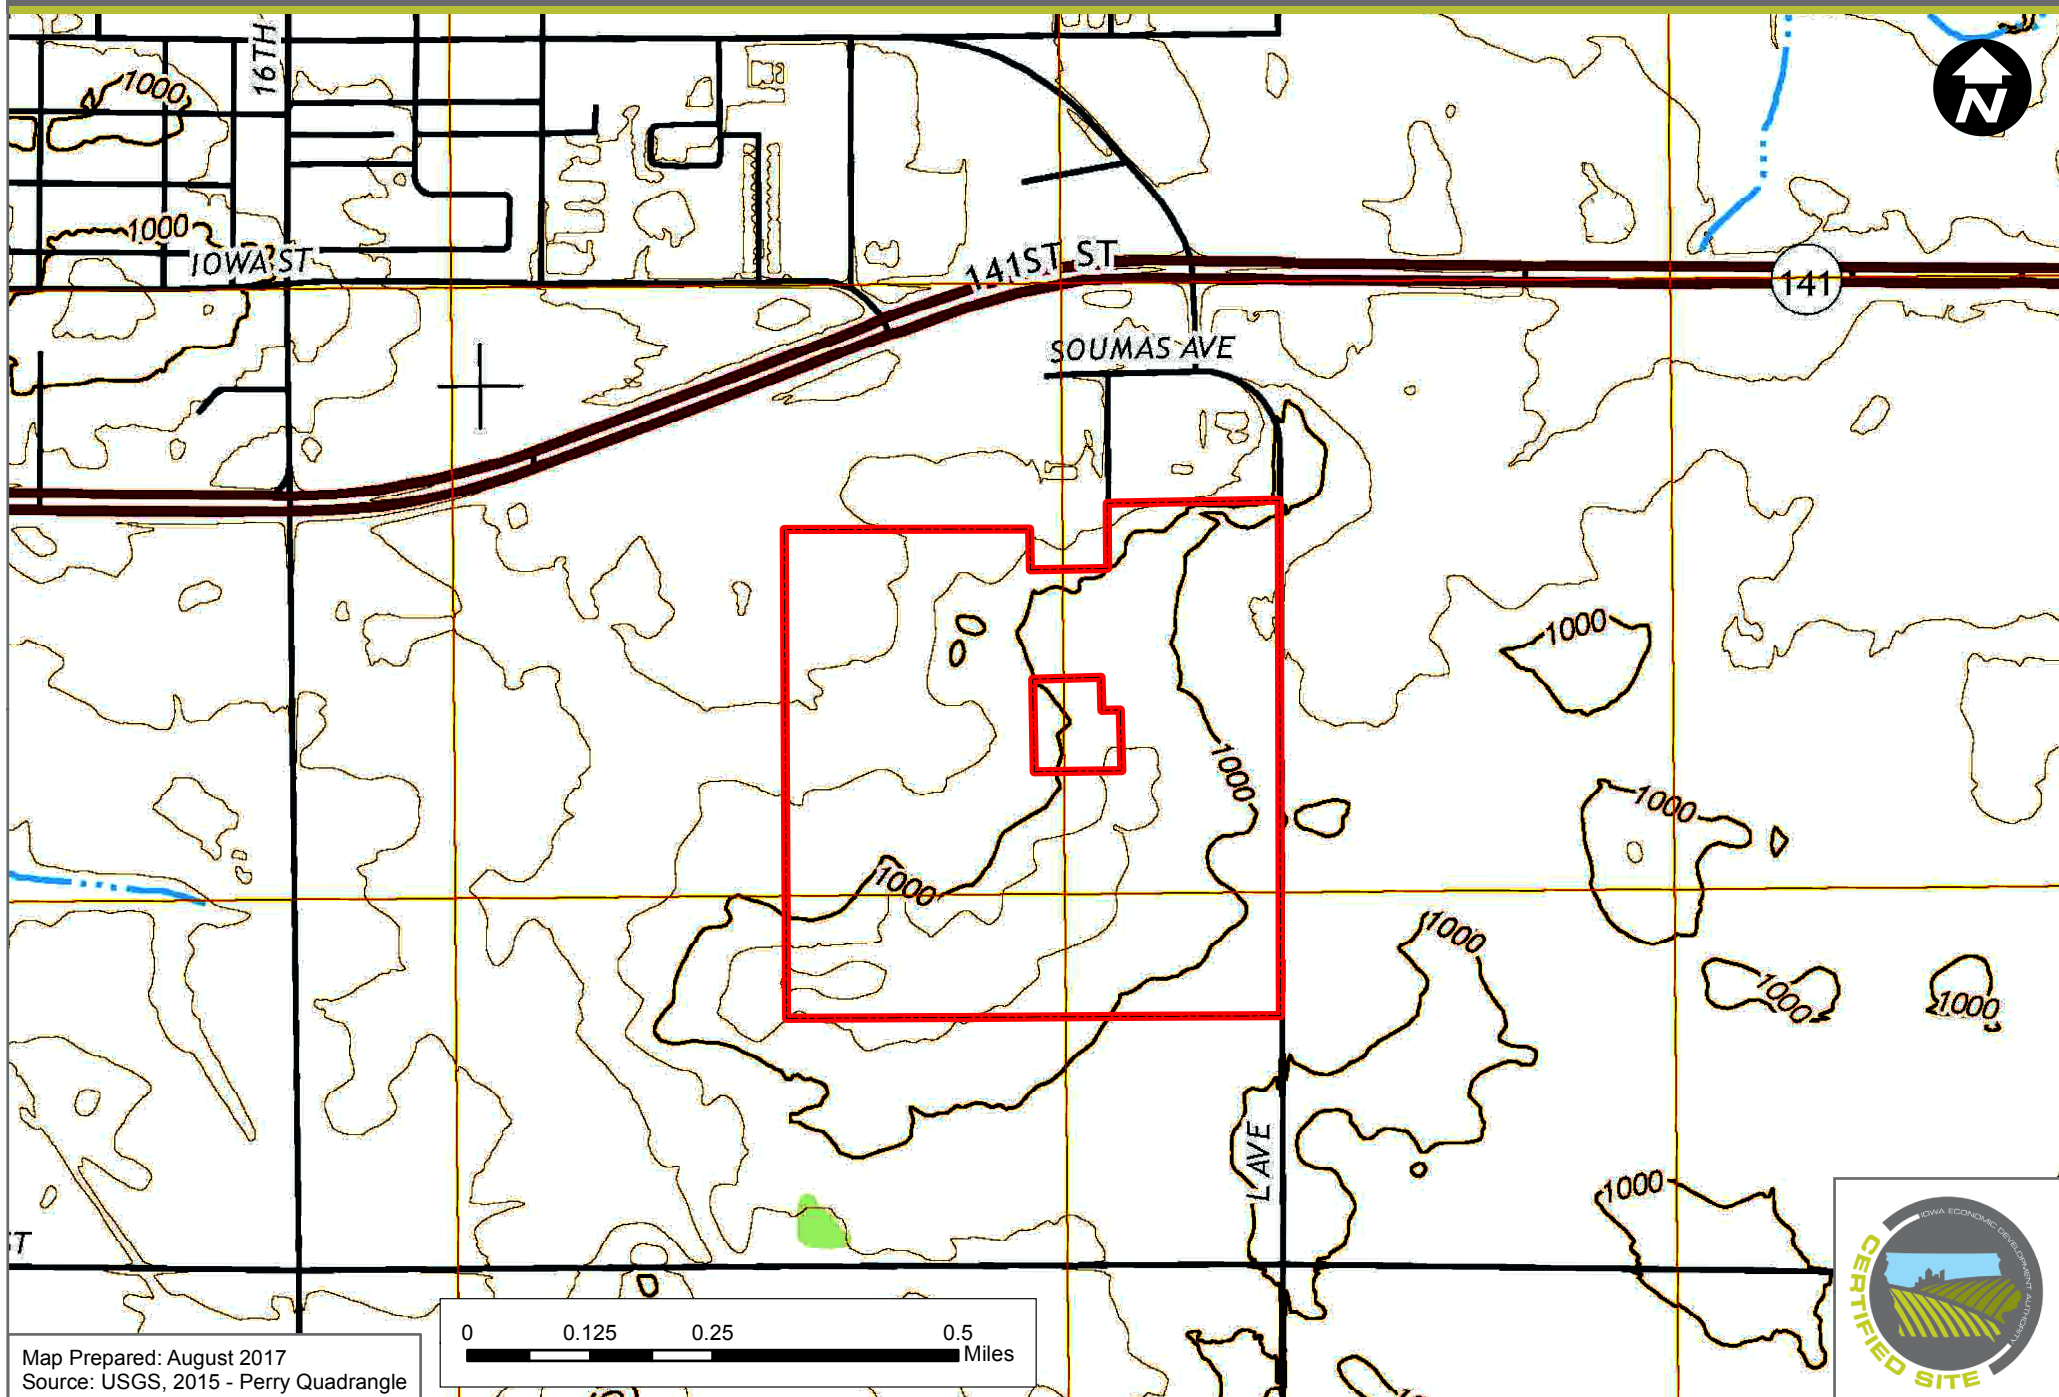

PERRY INDUSTRIAL PARK (153.39 ACRES)

PERRY, IOWA - USGS QUADRANGLE MAP

Map Prepared: August 2017
Source: USGS, 2015 - Perry Quadrangle