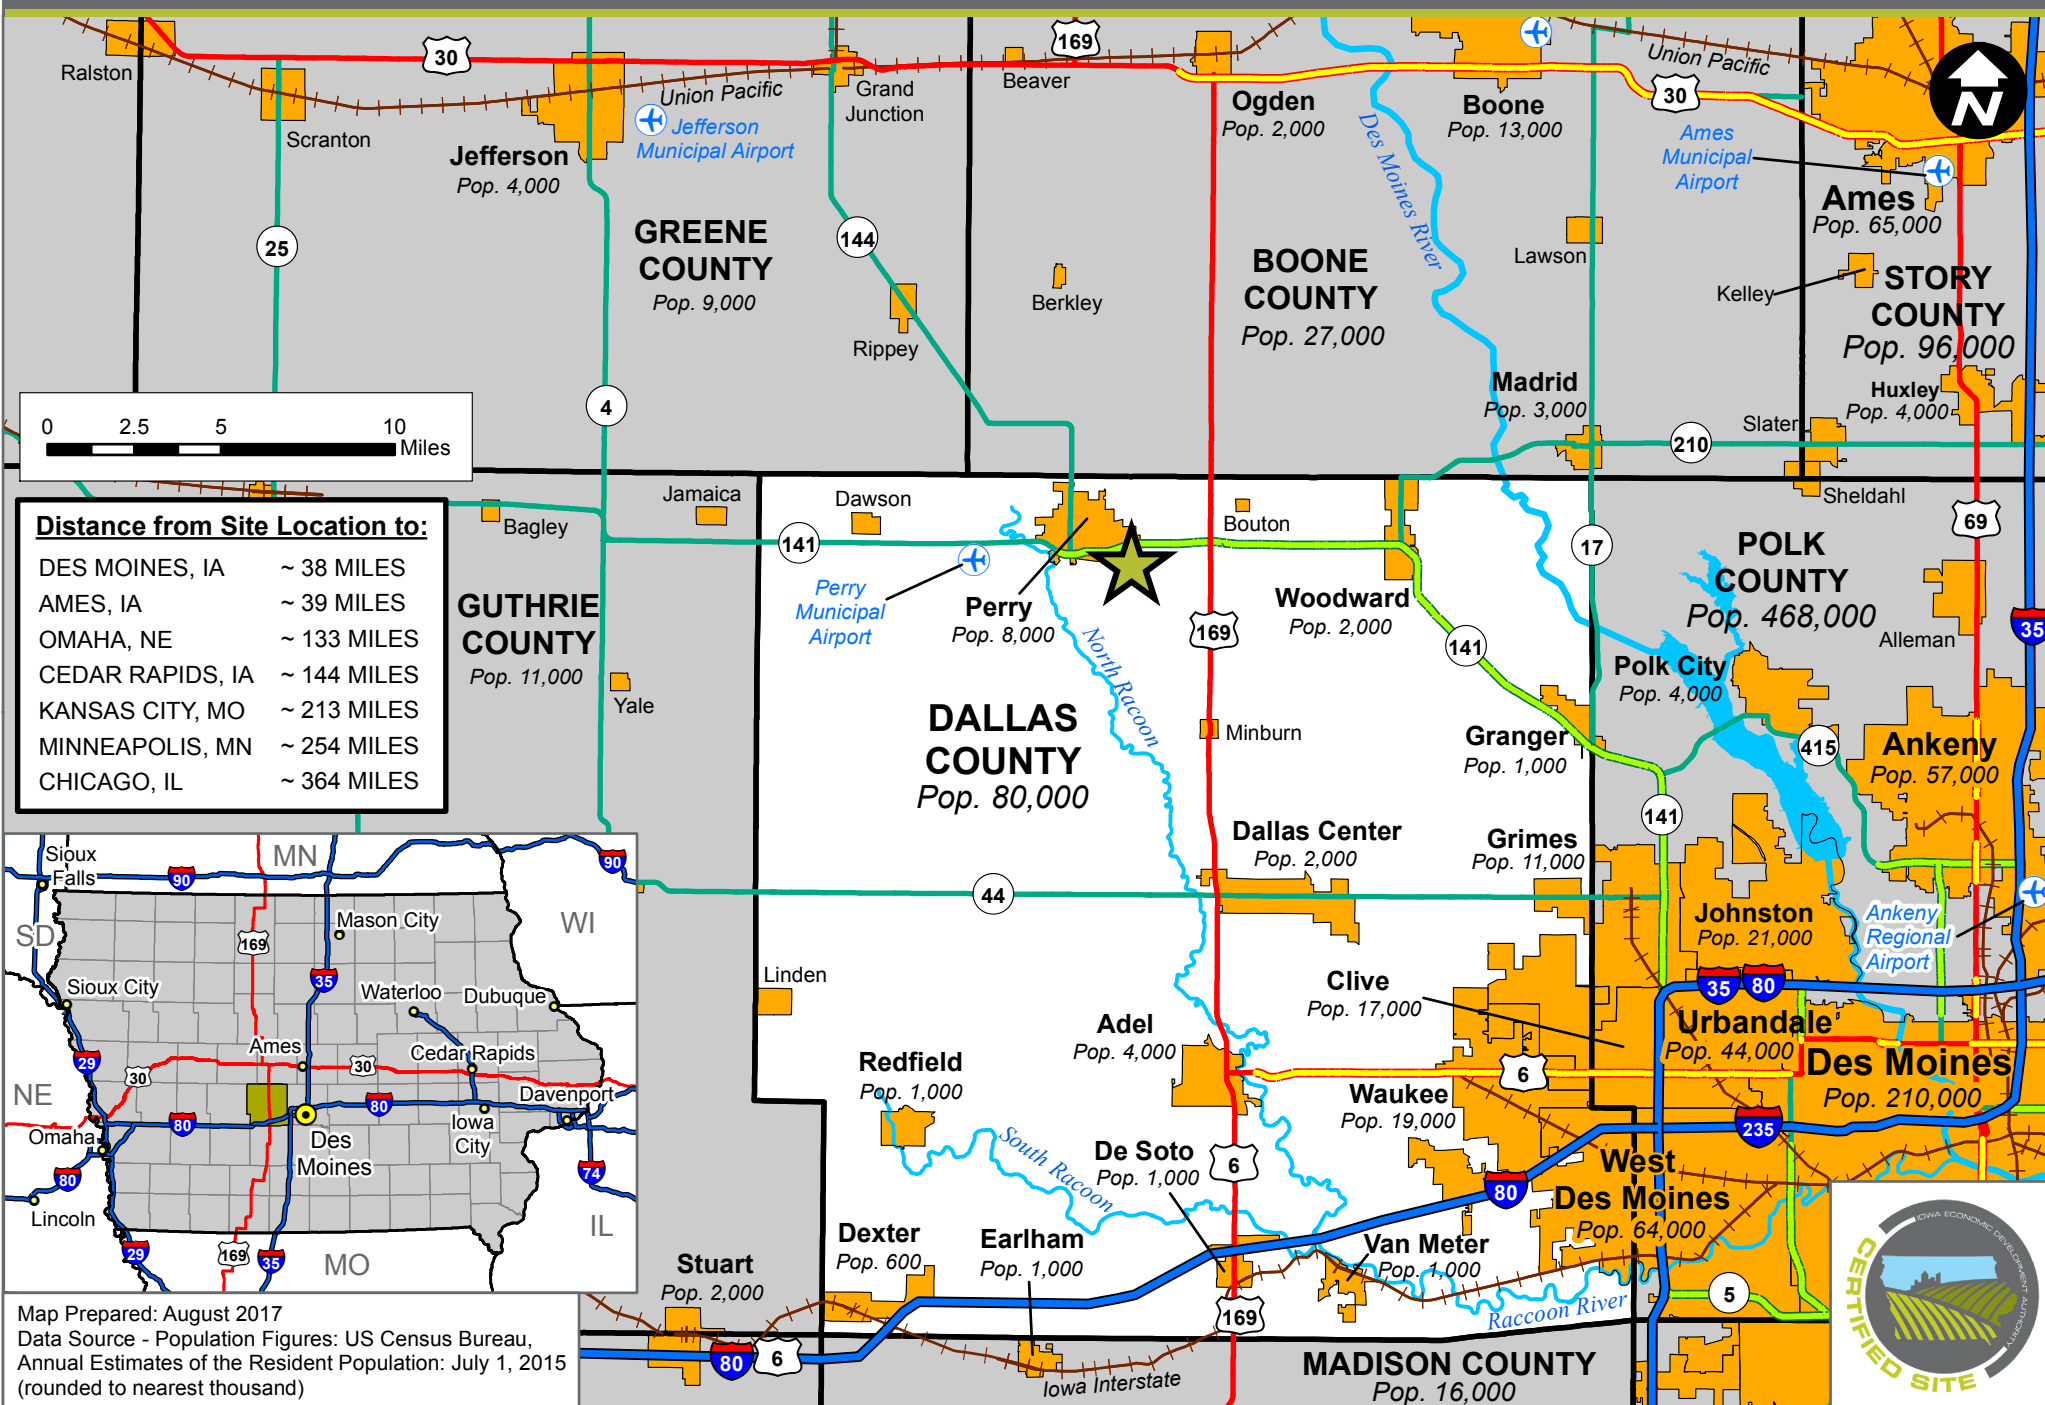

# PERRY INDUSTRIAL PARK (153.39 ACRES)

## PERRY, IOWA - GENERAL LOCATION MAP

**Distance from Site Location to:**

DES MOINES, IA	~ 38 MILES
AMES, IA	~ 39 MILES
OMAHA, NE	~ 133 MILES
CEDAR RAPIDS, IA	~ 144 MILES
KANSAS CITY, MO	~ 213 MILES
MINNEAPOLIS, MN	~ 254 MILES
CHICAGO, IL	~ 364 MILES

Map Prepared: August 2017  
 Data Source - Population Figures: US Census Bureau, Annual Estimates of the Resident Population: July 1, 2015 (rounded to nearest thousand)