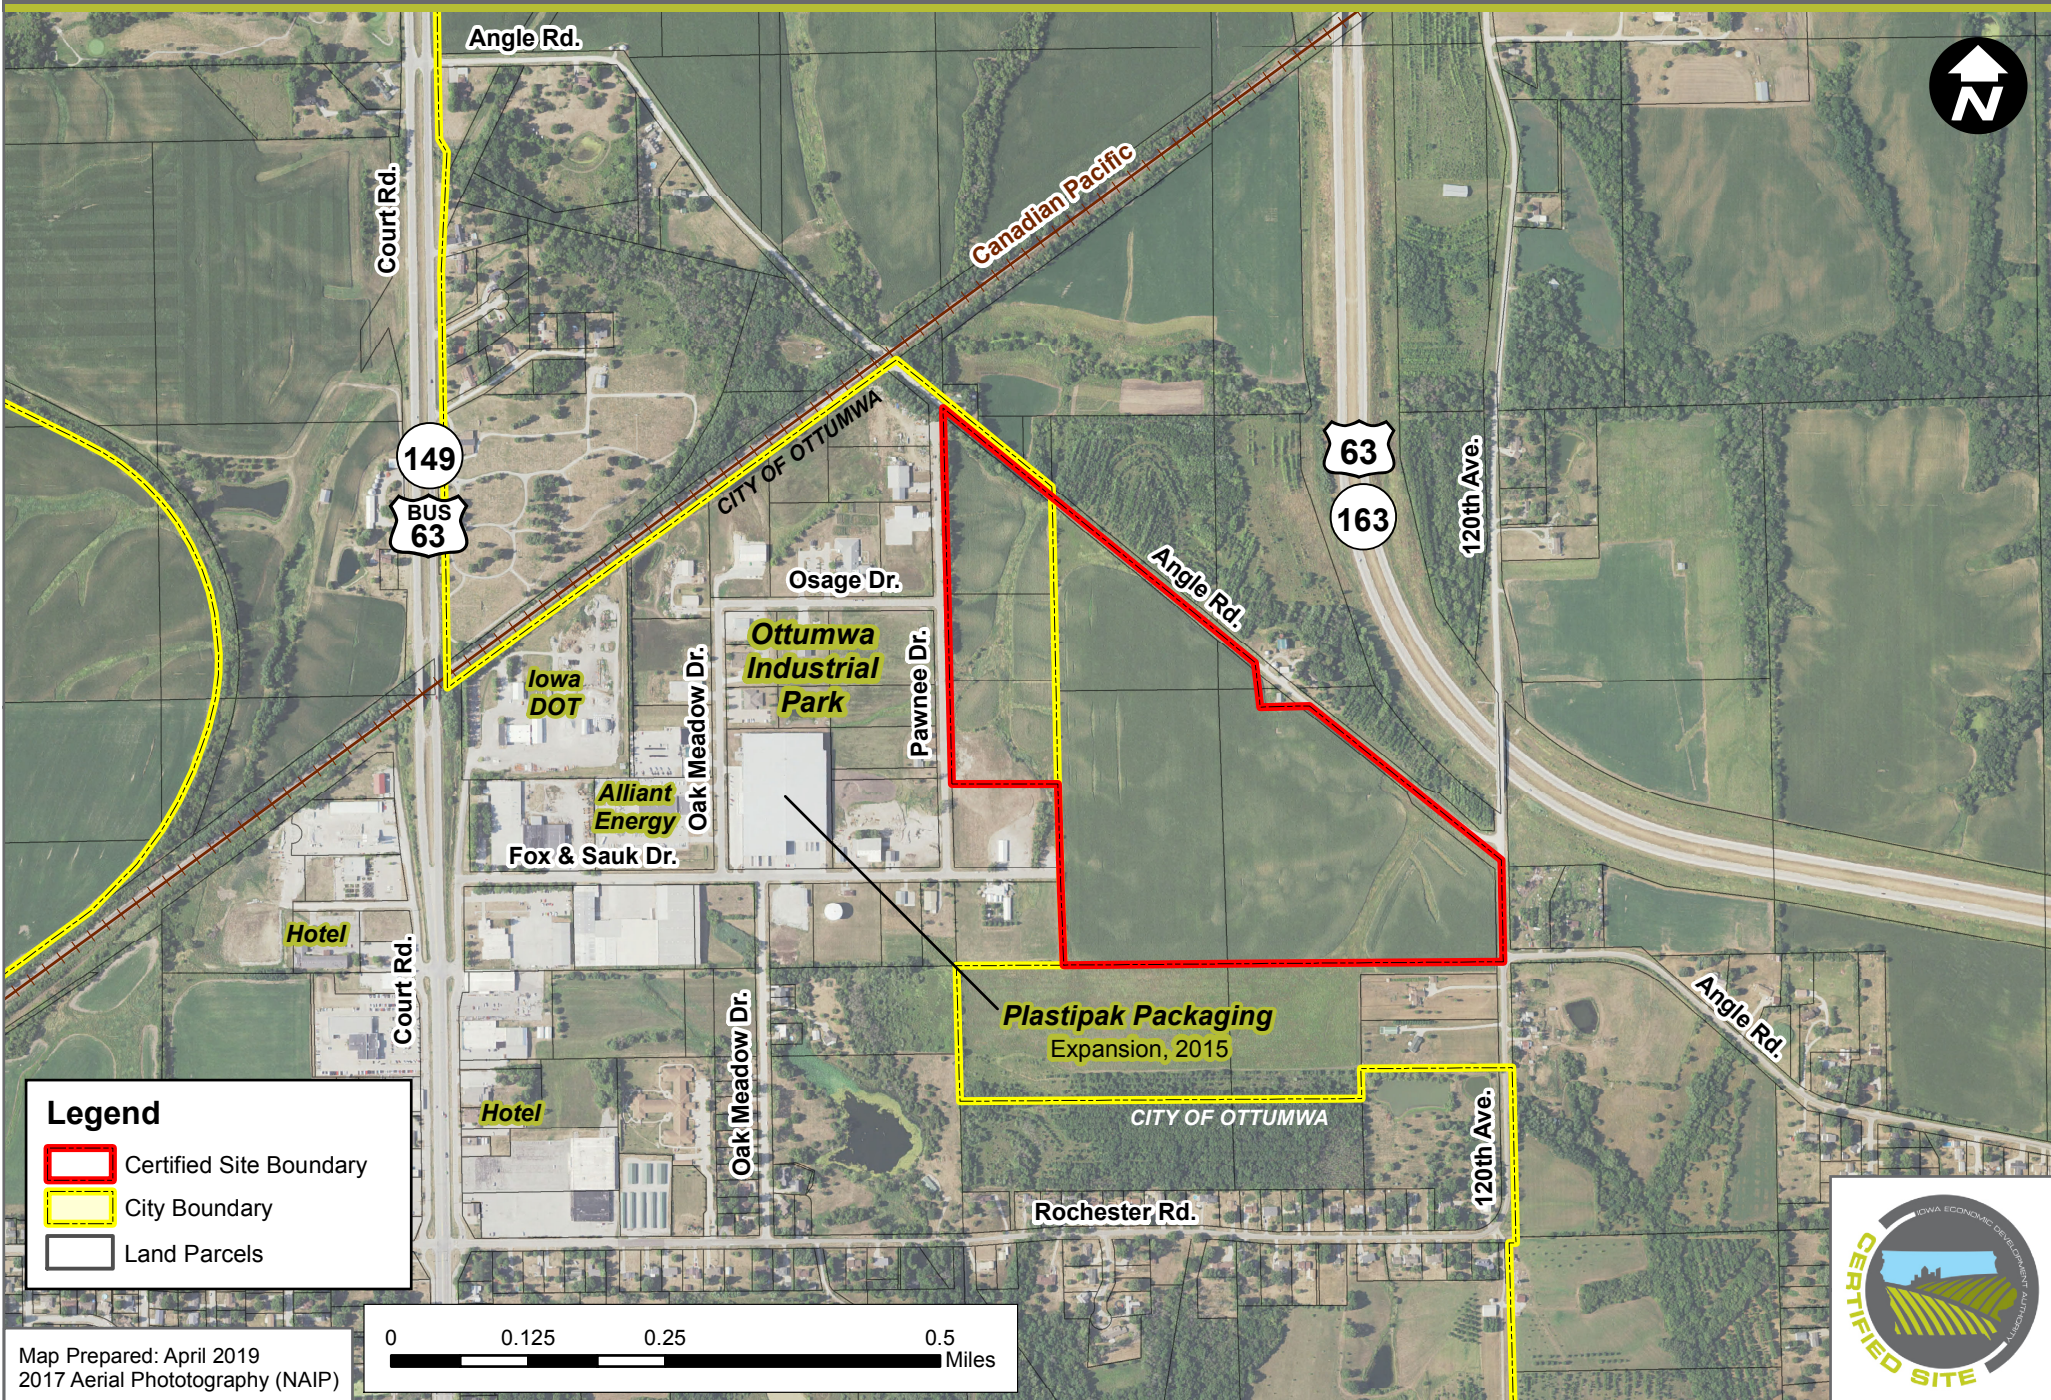

HELGERSON FLATS INDUSTRIAL CENTER (85.05 ACRES)

OTTUMWA, IOWA - AERIAL PHOTOGRAPH

Legend

- Certified Site Boundary
- City Boundary
- Land Parcels

Map Prepared: April 2019
2017 Aerial Photography (NAIP)