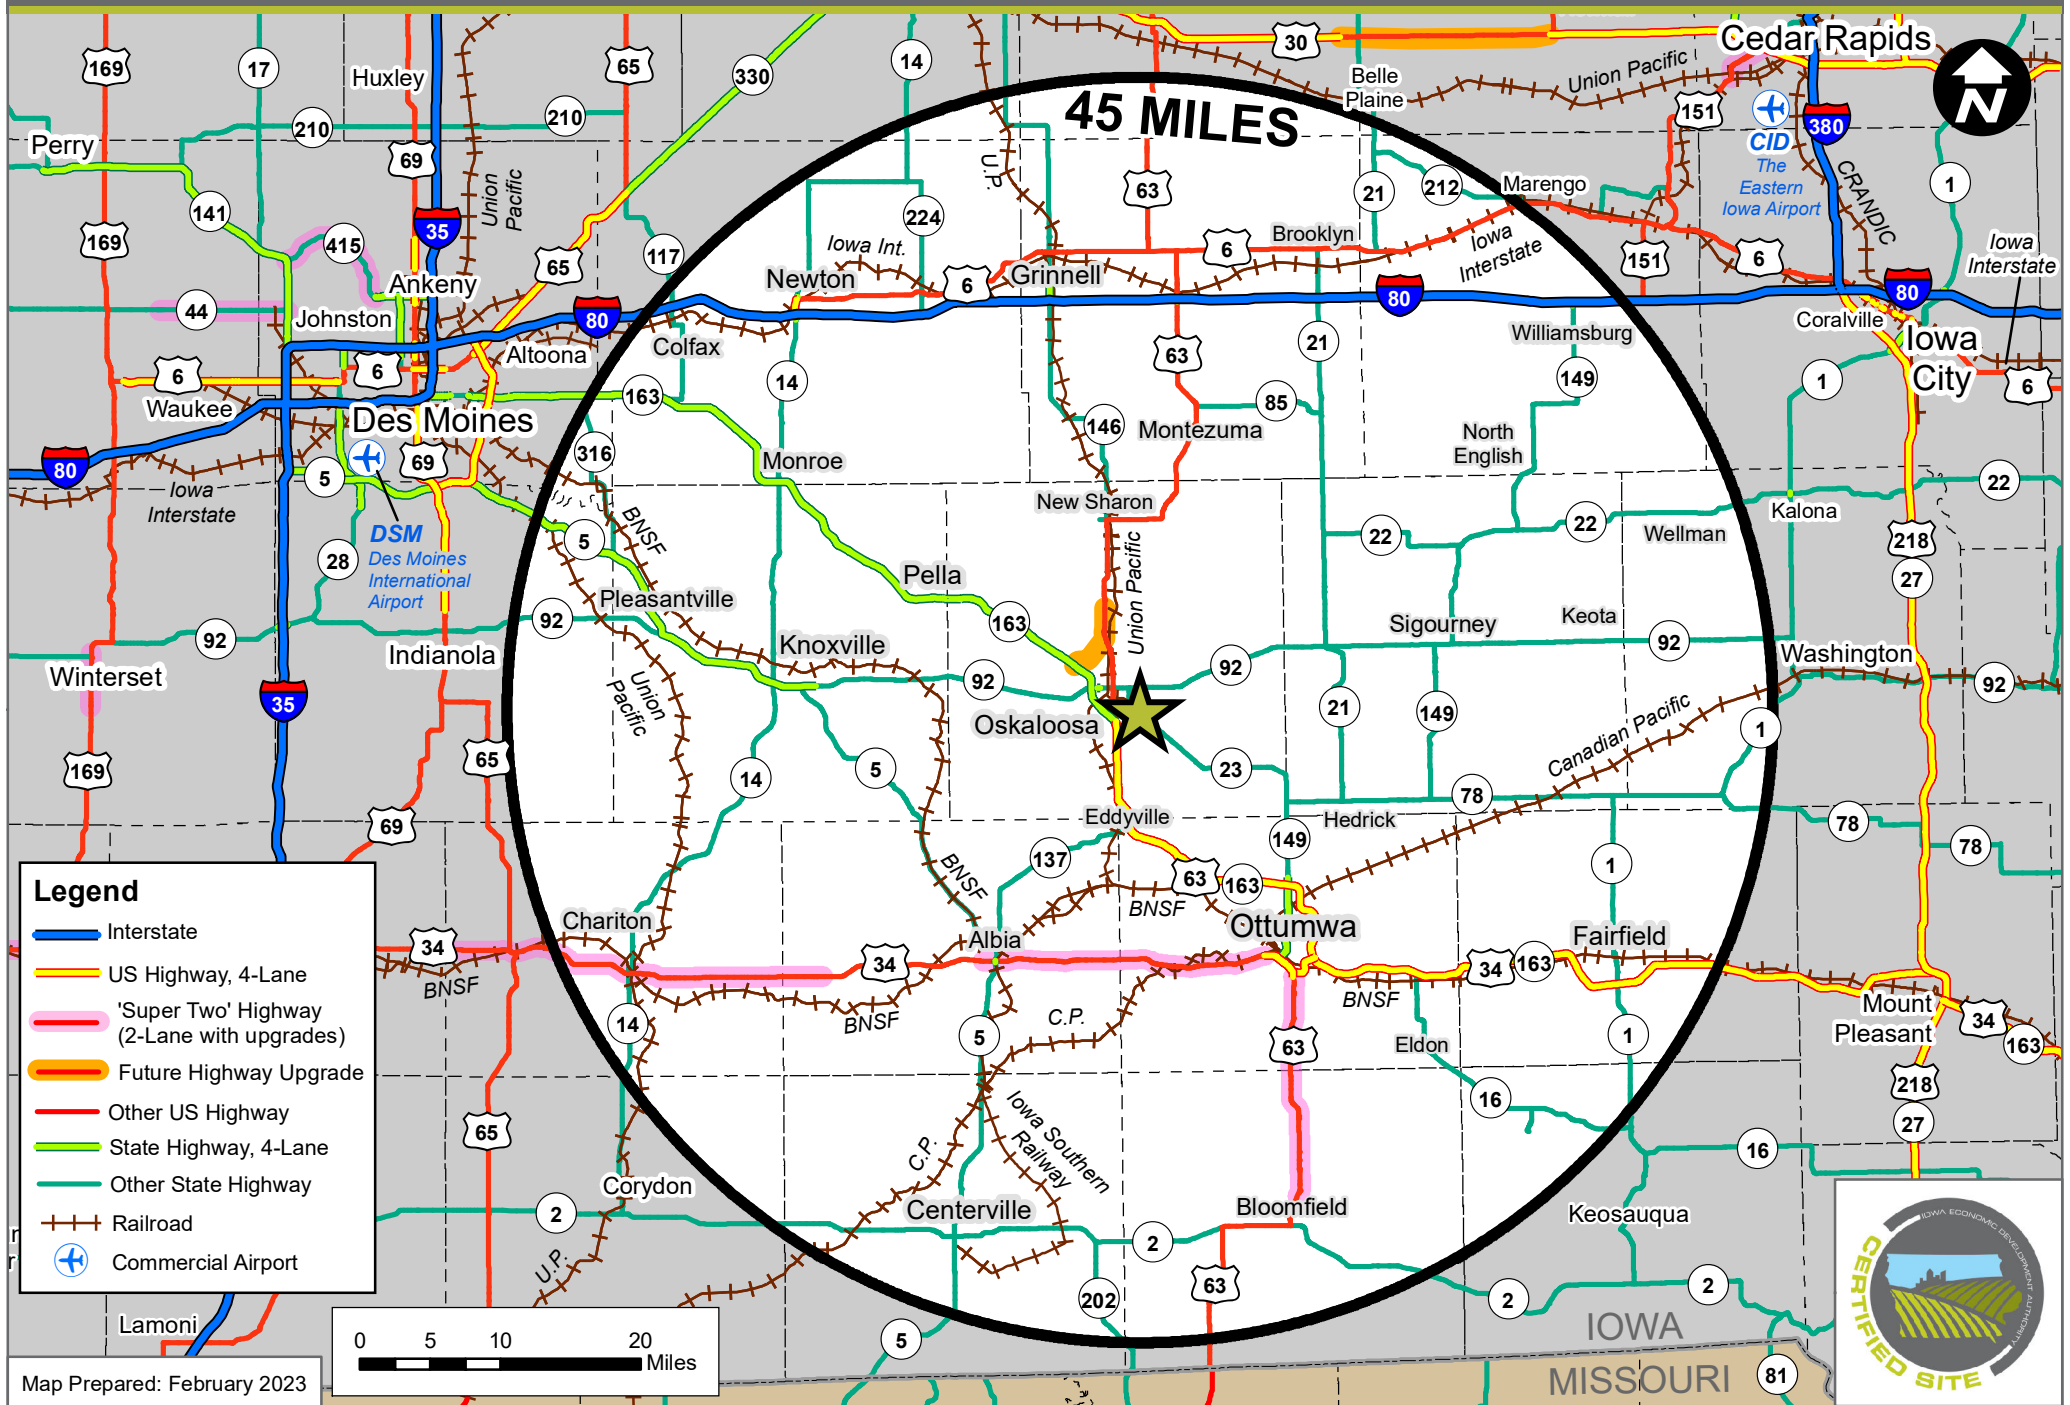

# OSKALOOSA INNOVATION PARK (490.07 ACRES)

## OSKALOOSA, IOWA - TRANSPORTATION NETWORK MAP

**Legend**

- Interstate
- US Highway, 4-Lane
- 'Super Two' Highway (2-Lane with upgrades)
- Future Highway Upgrade
- Other US Highway
- State Highway, 4-Lane
- Other State Highway
- Railroad
- Commercial Airport

Map Prepared: February 2023