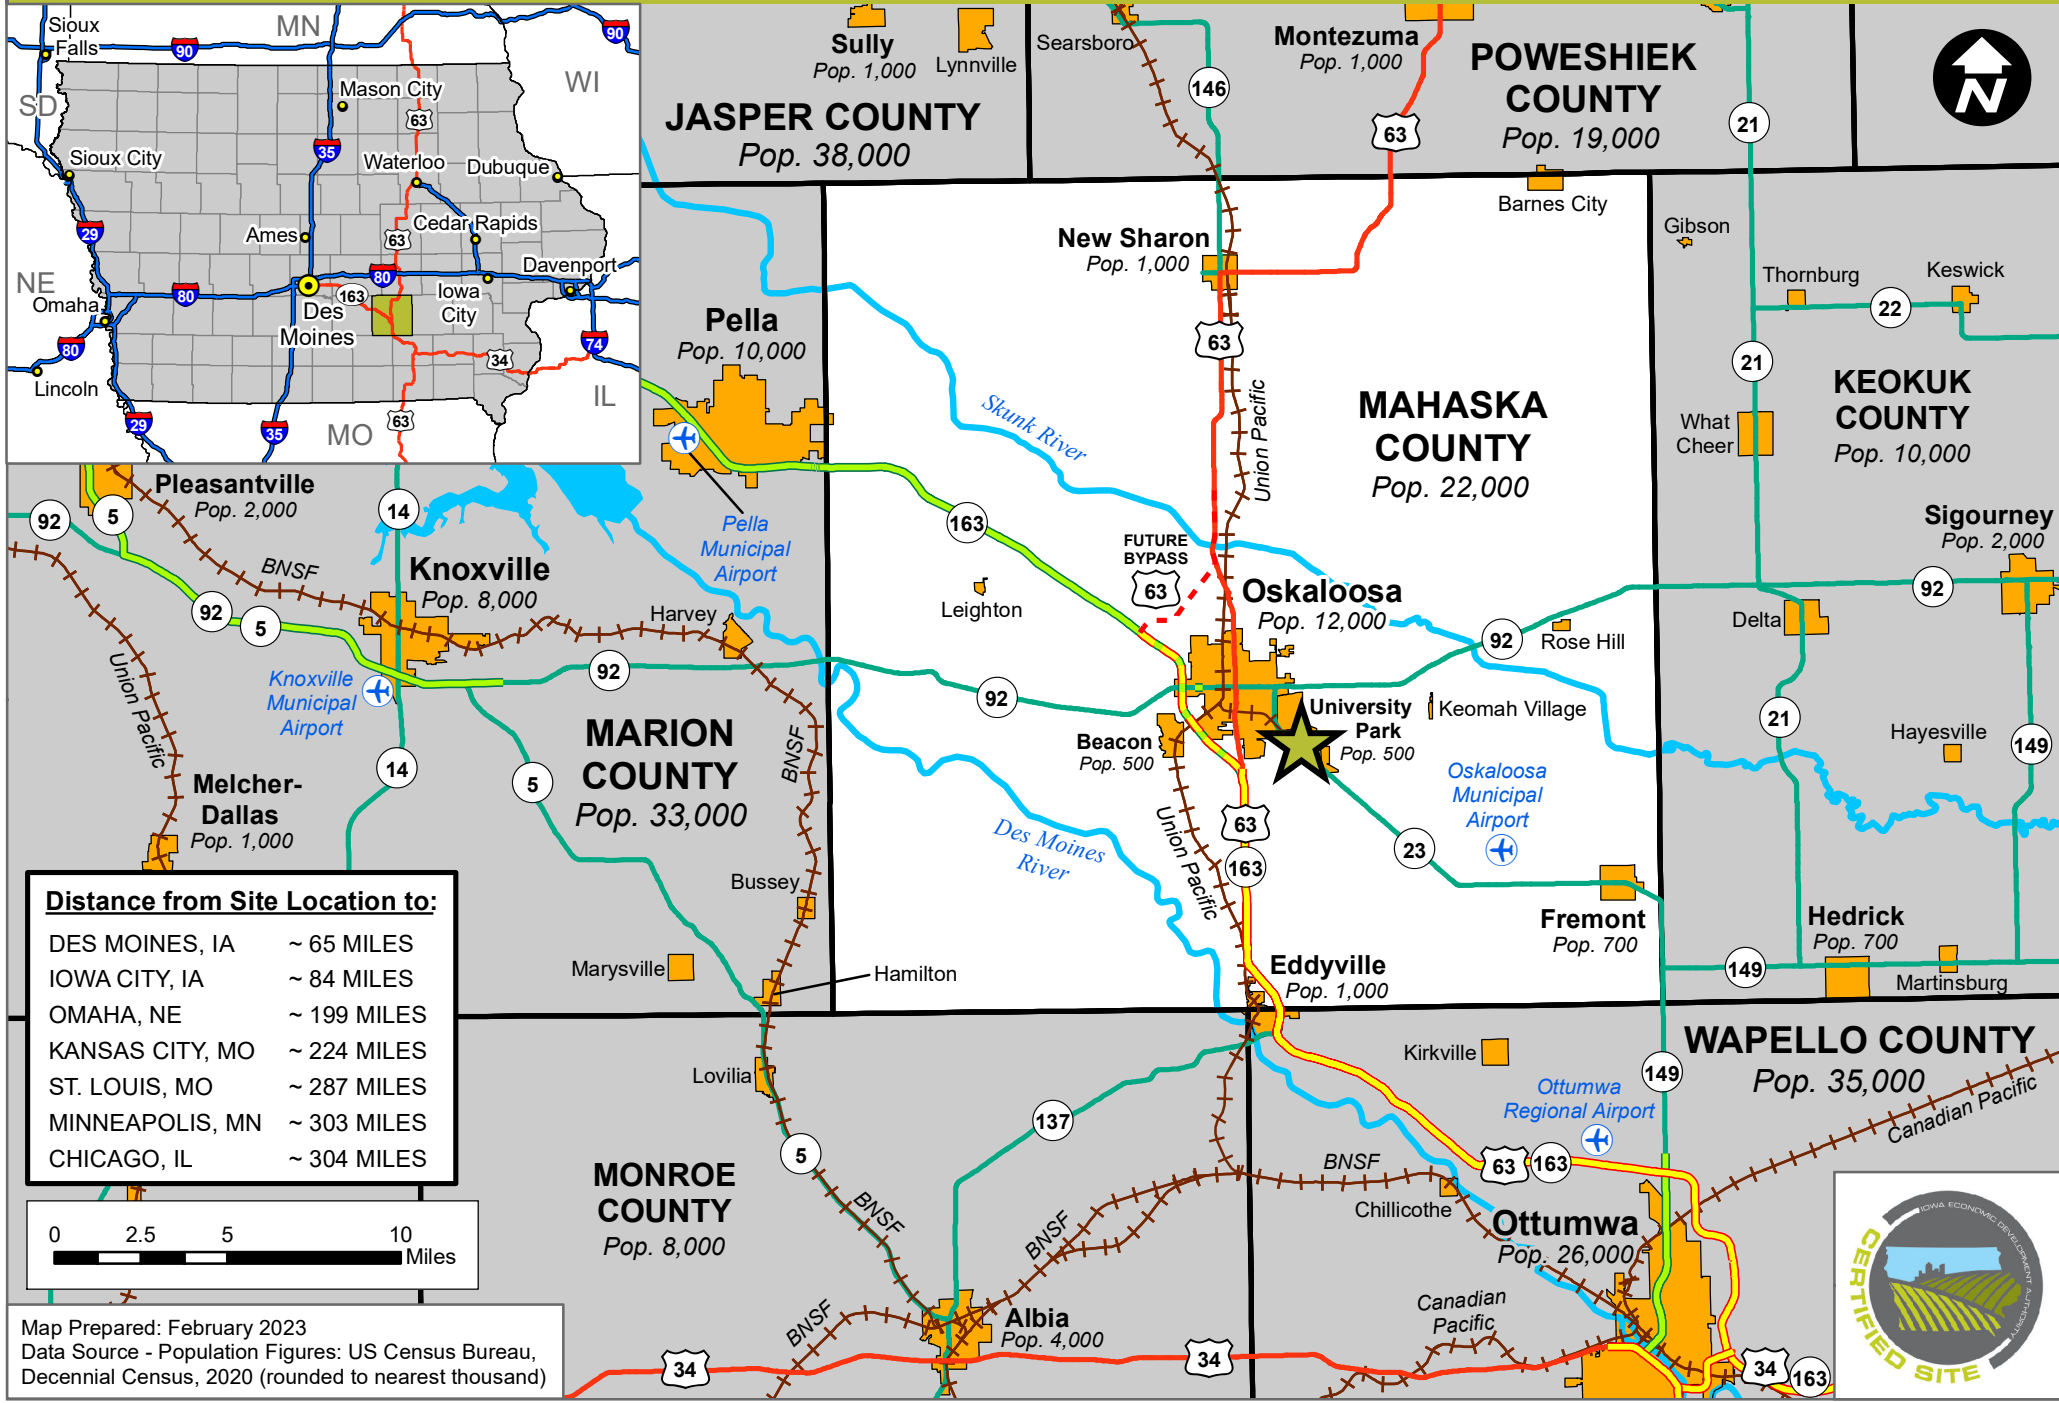

# OSKALOOSA INNOVATION PARK (490.07 ACRES)

## OSKALOOSA, IOWA - GENERAL LOCATION MAP

**Distance from Site Location to:**

DES MOINES, IA	~ 65 MILES
IOWA CITY, IA	~ 84 MILES
OMAHA, NE	~ 199 MILES
KANSAS CITY, MO	~ 224 MILES
ST. LOUIS, MO	~ 287 MILES
MINNEAPOLIS, MN	~ 303 MILES
CHICAGO, IL	~ 304 MILES

Map Prepared: February 2023  
 Data Source - Population Figures: US Census Bureau, Decennial Census, 2020 (rounded to nearest thousand)