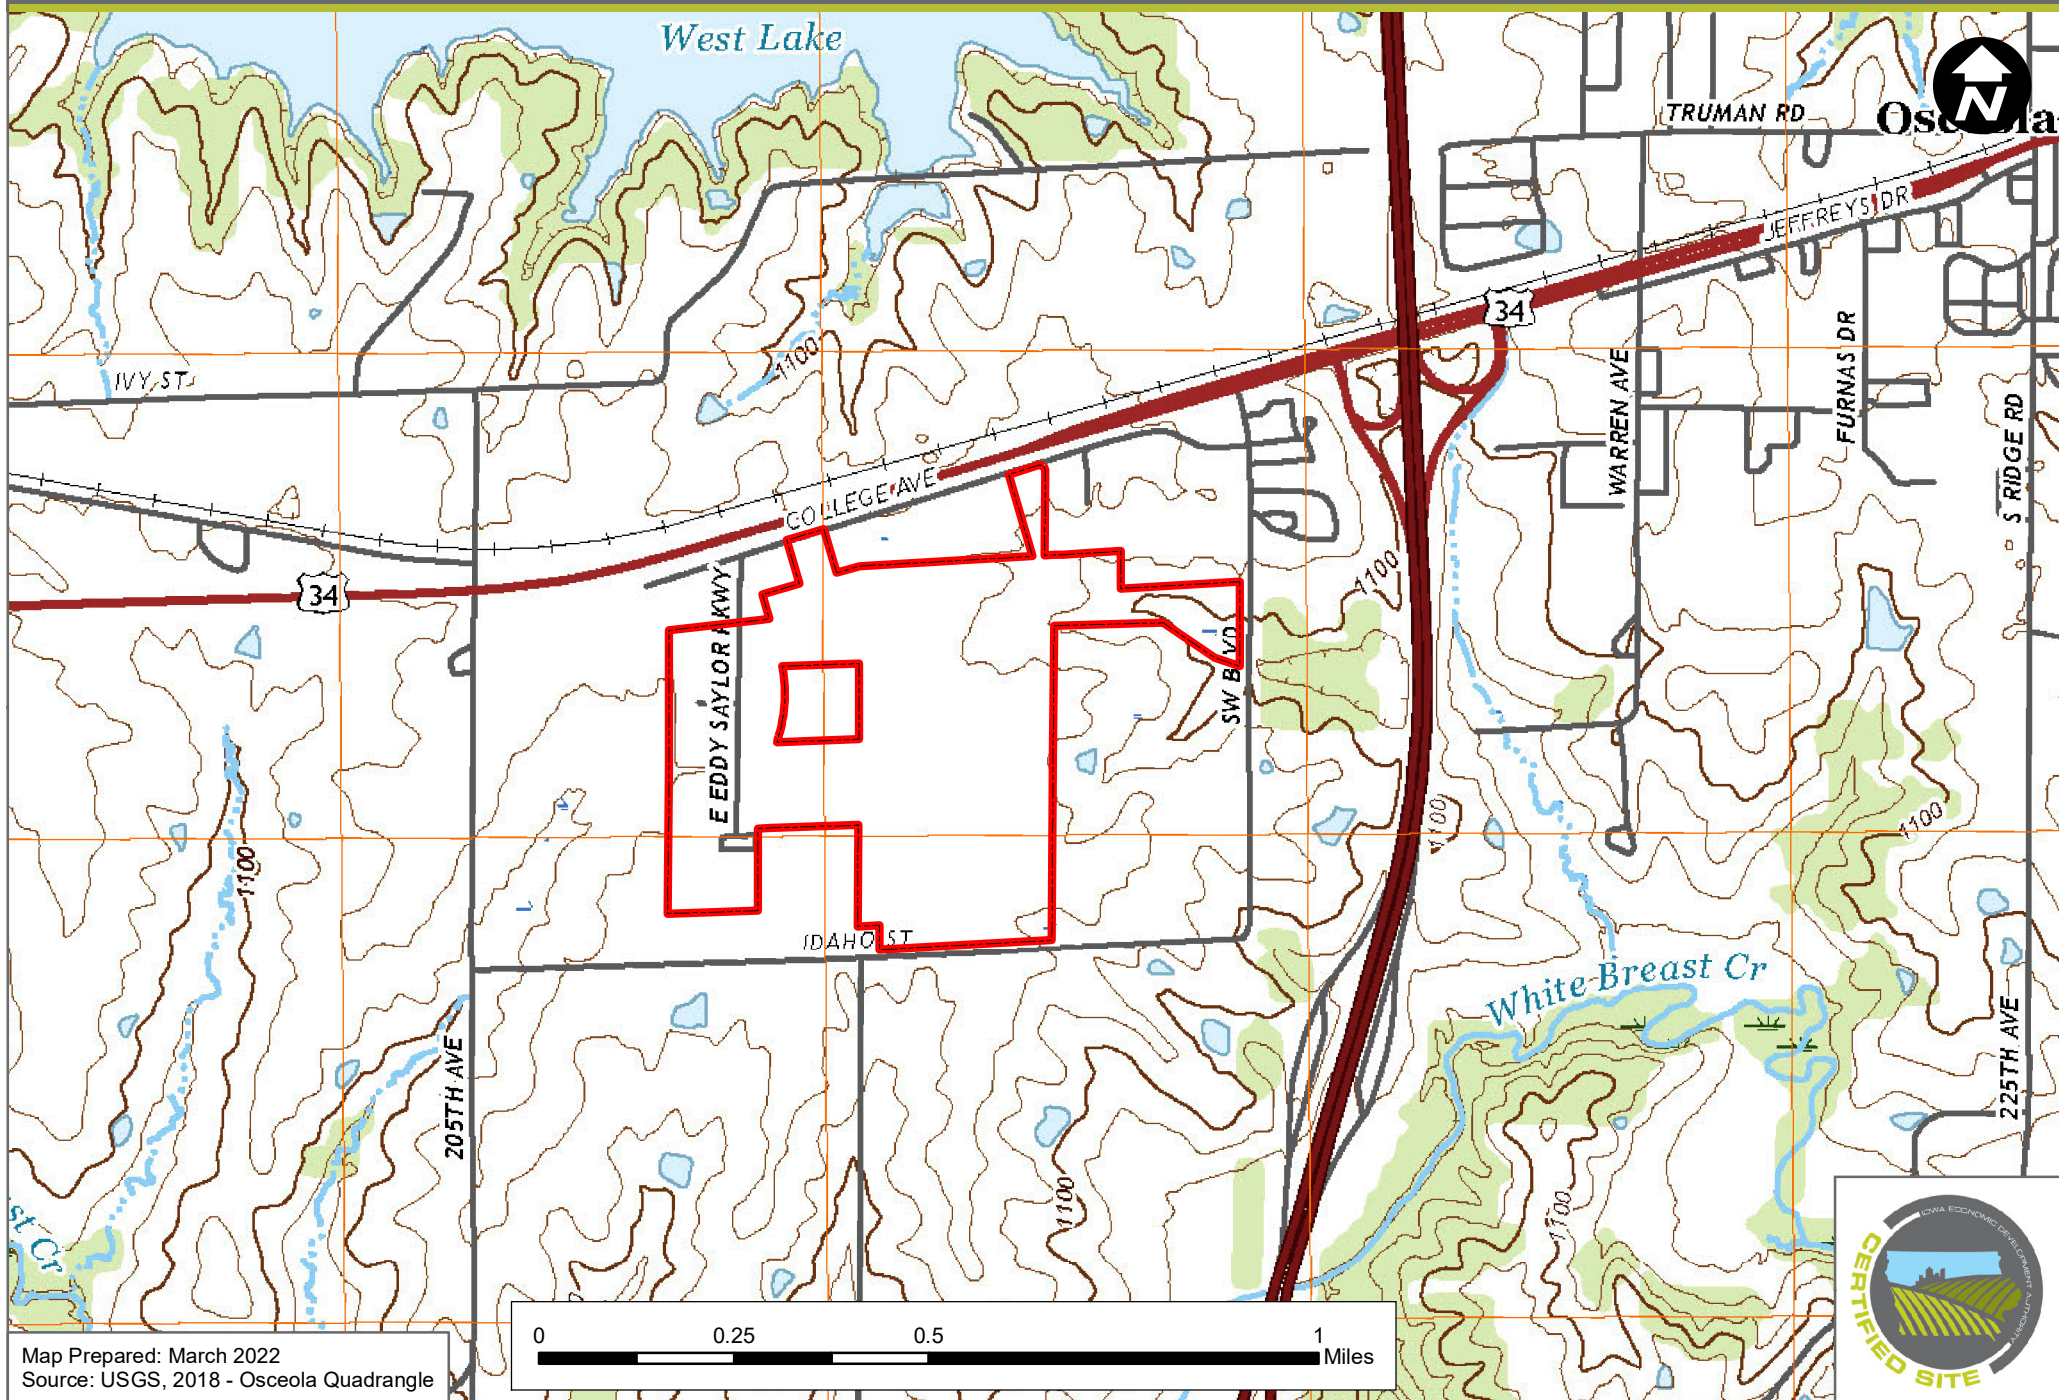

# E. Eddy Saylor Industrial Park (138.07 ACRES)

OSCEOLA, IOWA - USGS QUADRANGLE MAP

Map Prepared: March 2022  
Source: USGS, 2018 - Osceola Quadrangle