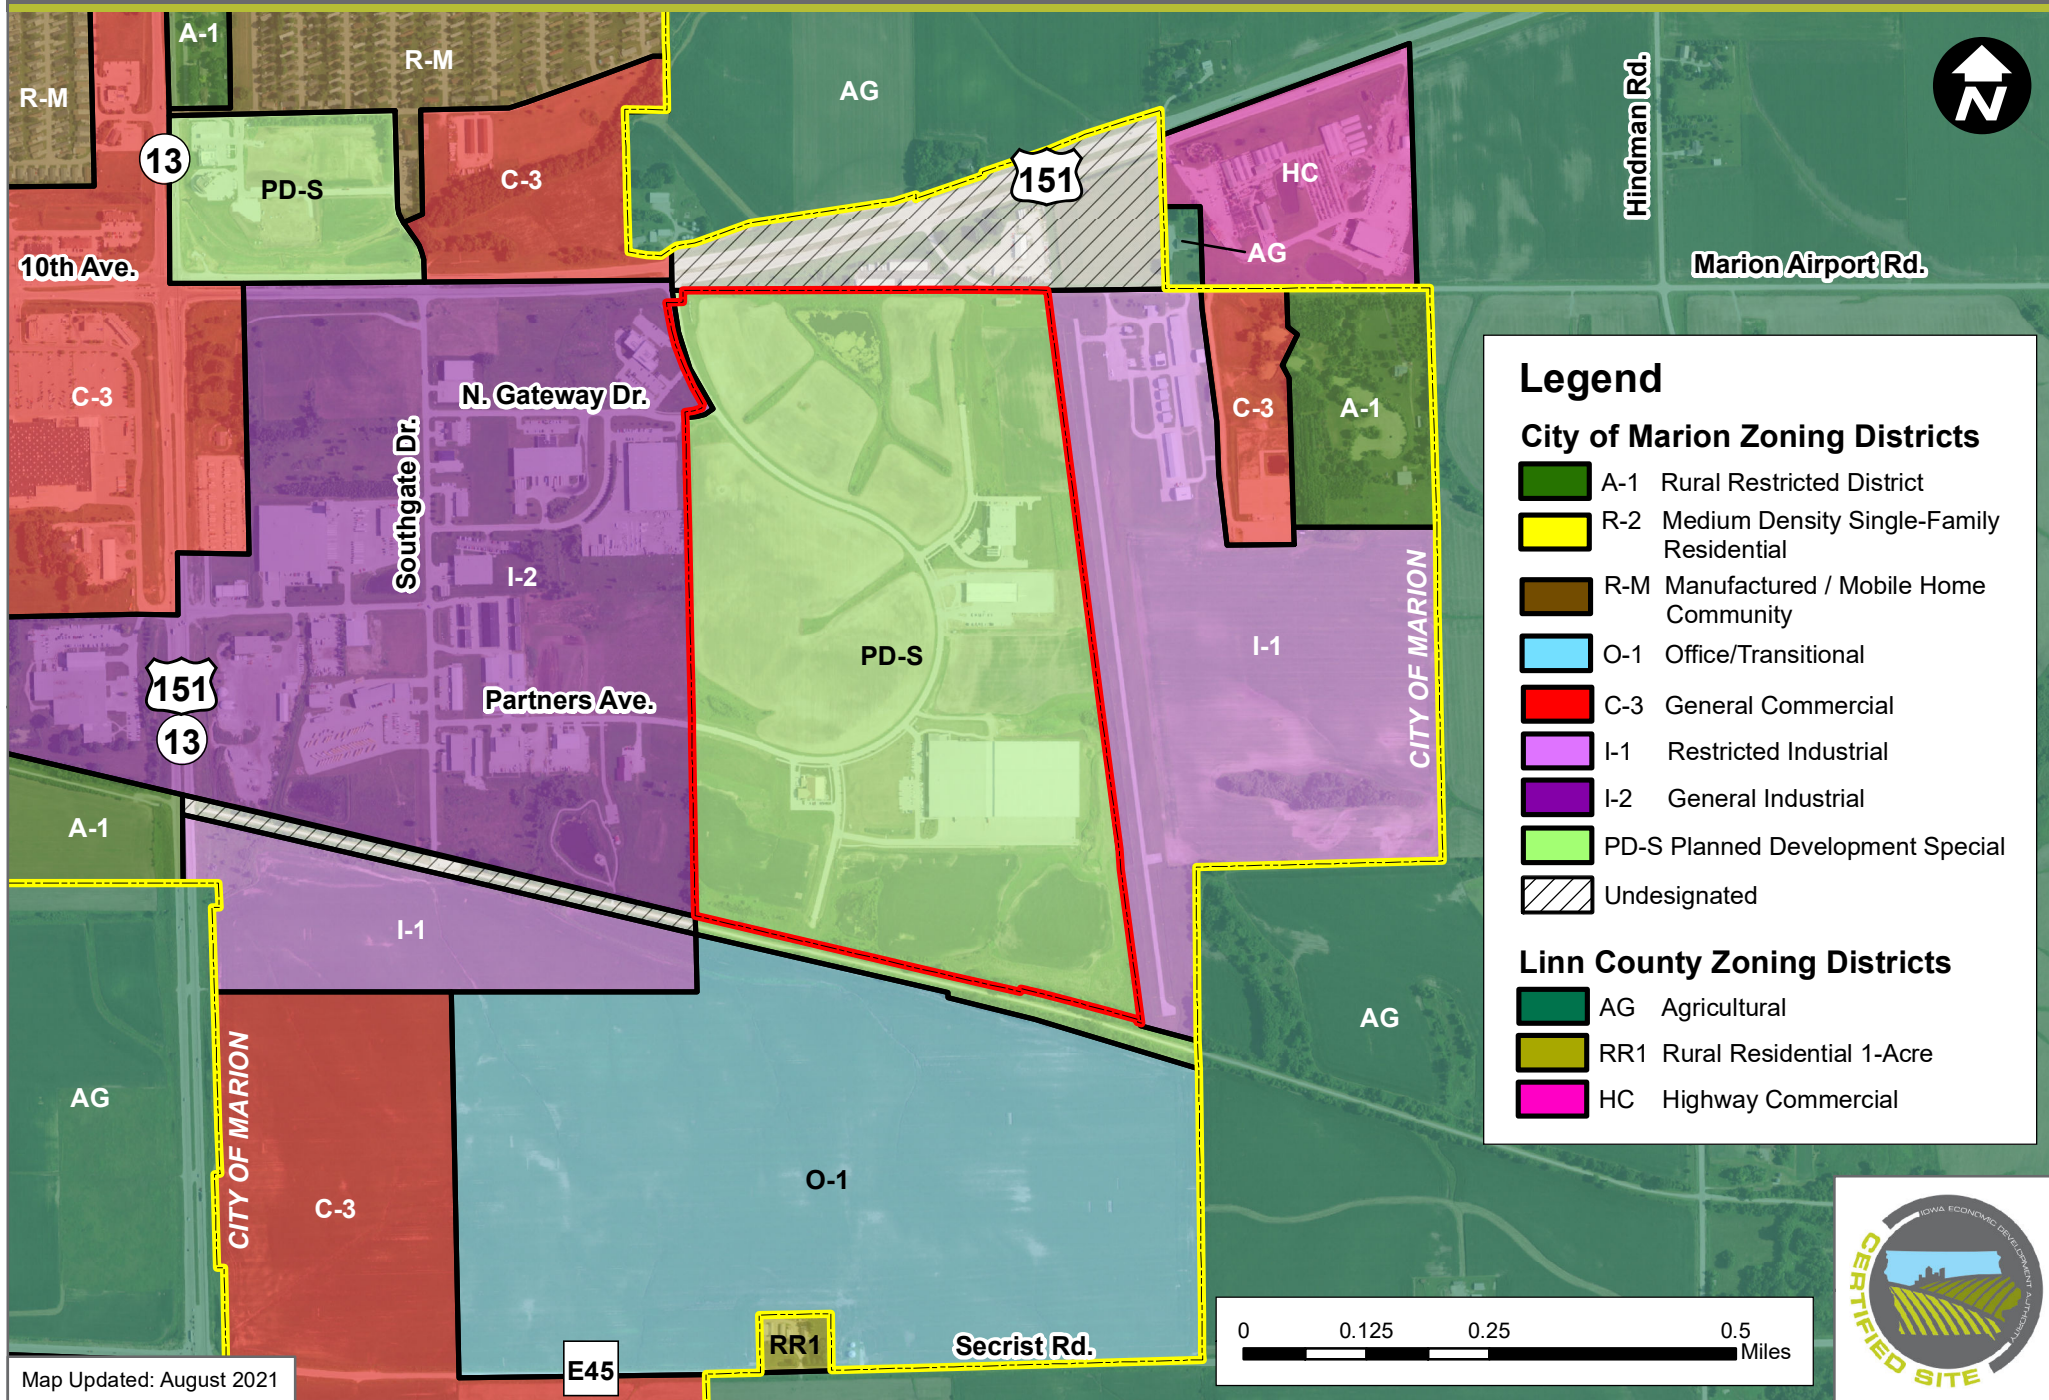

MARION ENTERPRISE CENTER (178.13 ACRES)

MARION, IOWA - CURRENT ZONING MAP

Legend

City of Marion Zoning Districts

- A-1 Rural Restricted District
- R-2 Medium Density Single-Family Residential
- R-M Manufactured / Mobile Home Community
- O-1 Office/Transitional
- C-3 General Commercial
- I-1 Restricted Industrial
- I-2 General Industrial
- PD-S Planned Development Special
- Undesignated

Linn County Zoning Districts

- AG Agricultural
- RR1 Rural Residential 1-Acre
- HC Highway Commercial