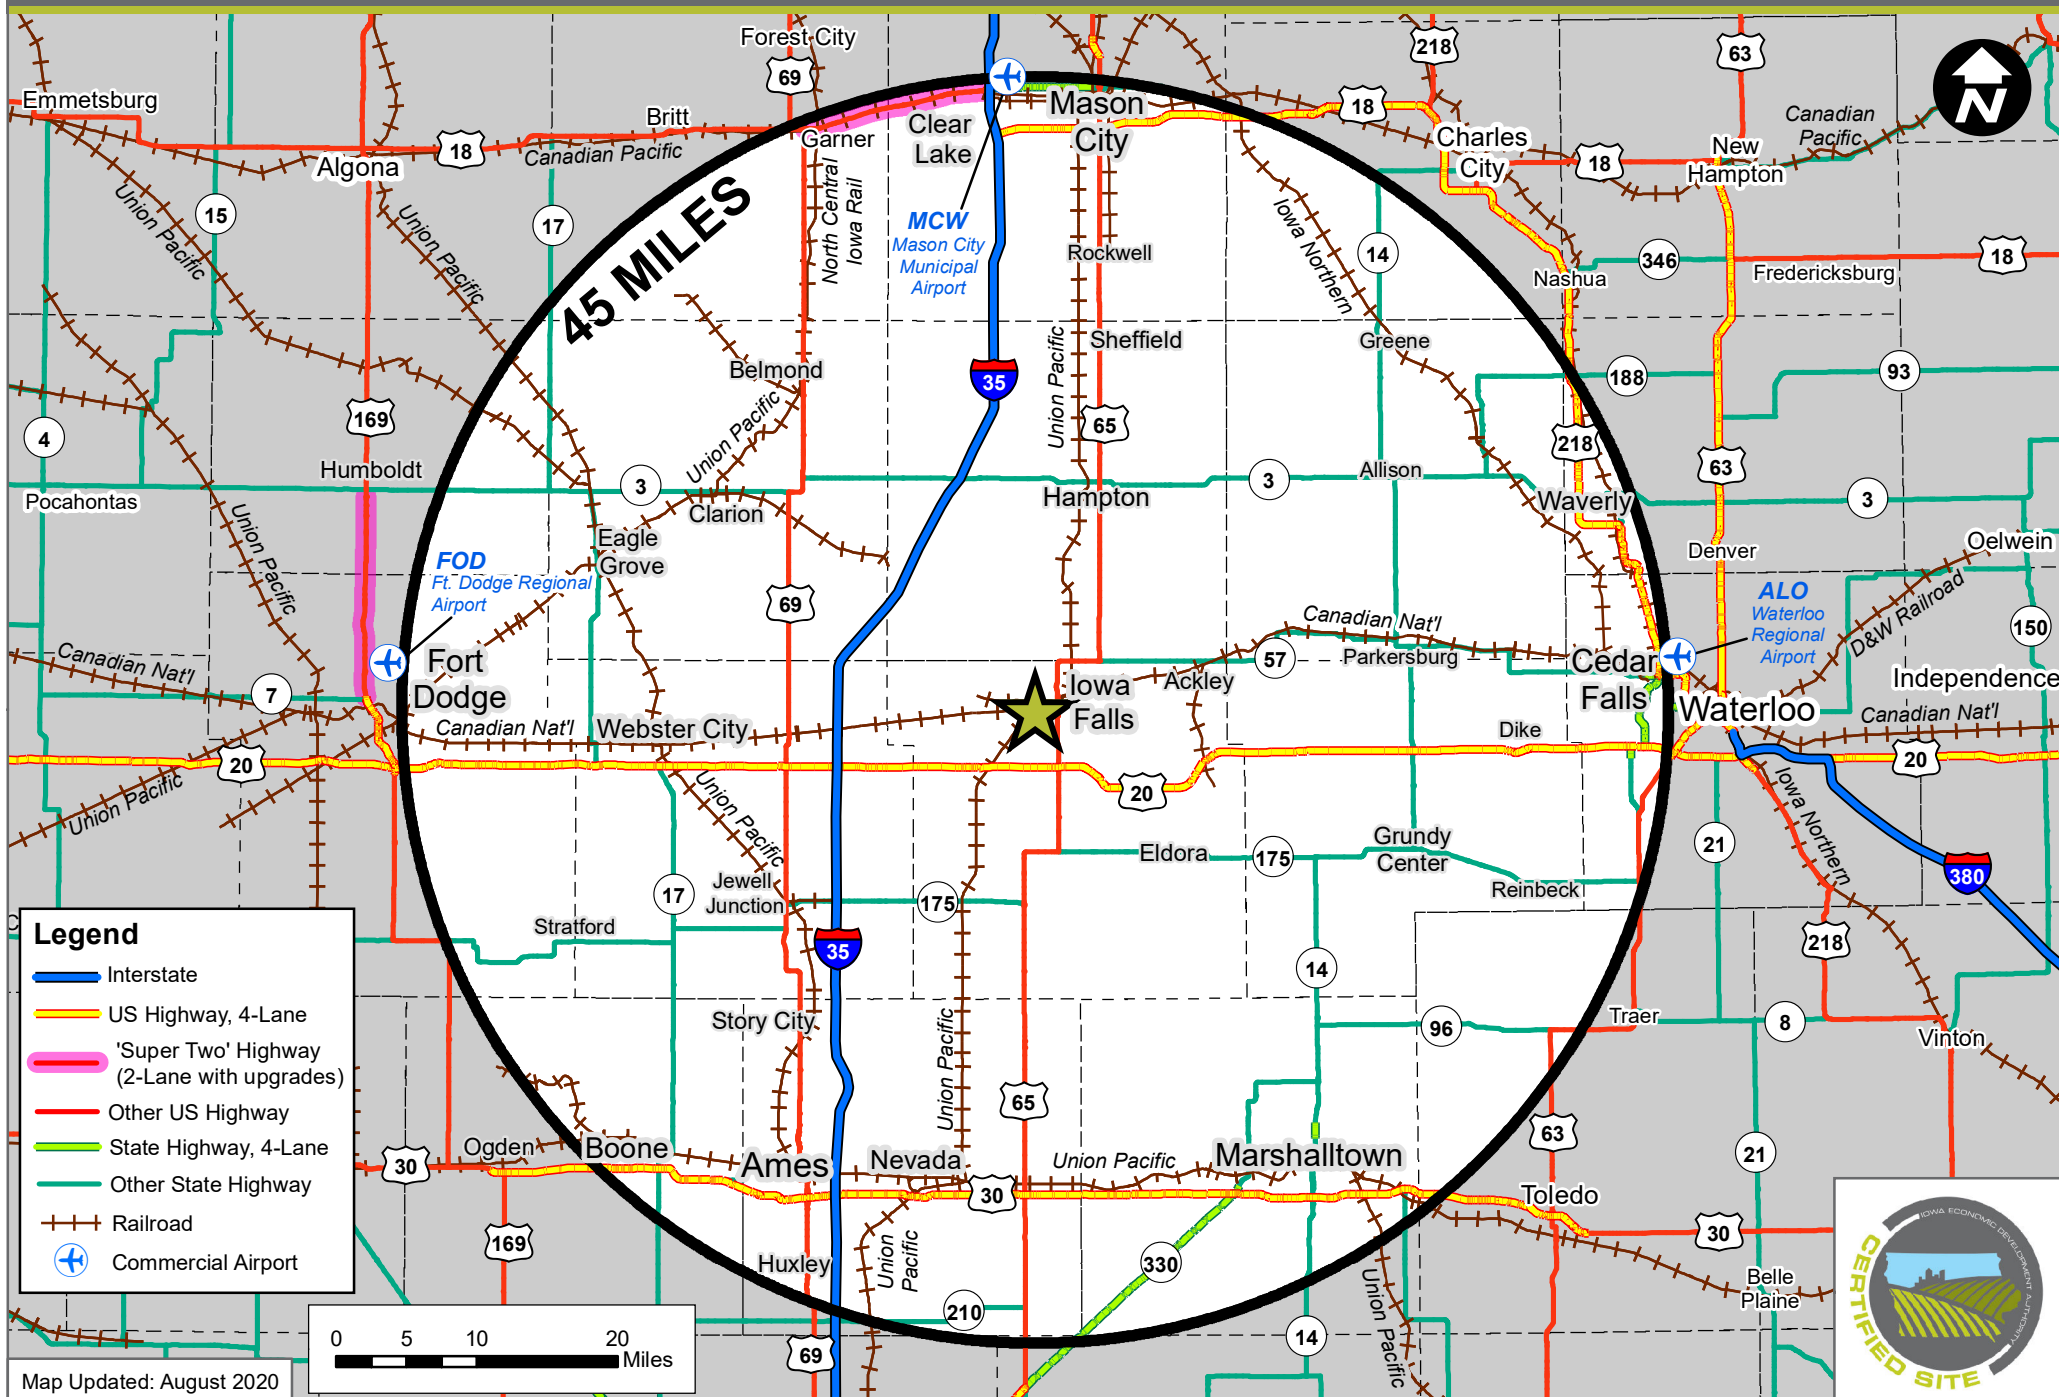

IOWA FALLS / HARDIN COUNTY INDUSTRIAL SITE

IOWA FALLS, IOWA - TRANSPORTATION NETWORK MAP (214.09 ACRES)

Legend

- Interstate
- US Highway, 4-Lane
- 'Super Two' Highway (2-Lane with upgrades)
- Other US Highway
- State Highway, 4-Lane
- Other State Highway
- - - Railroad
- ✈ Commercial Airport

Map Updated: August 2020