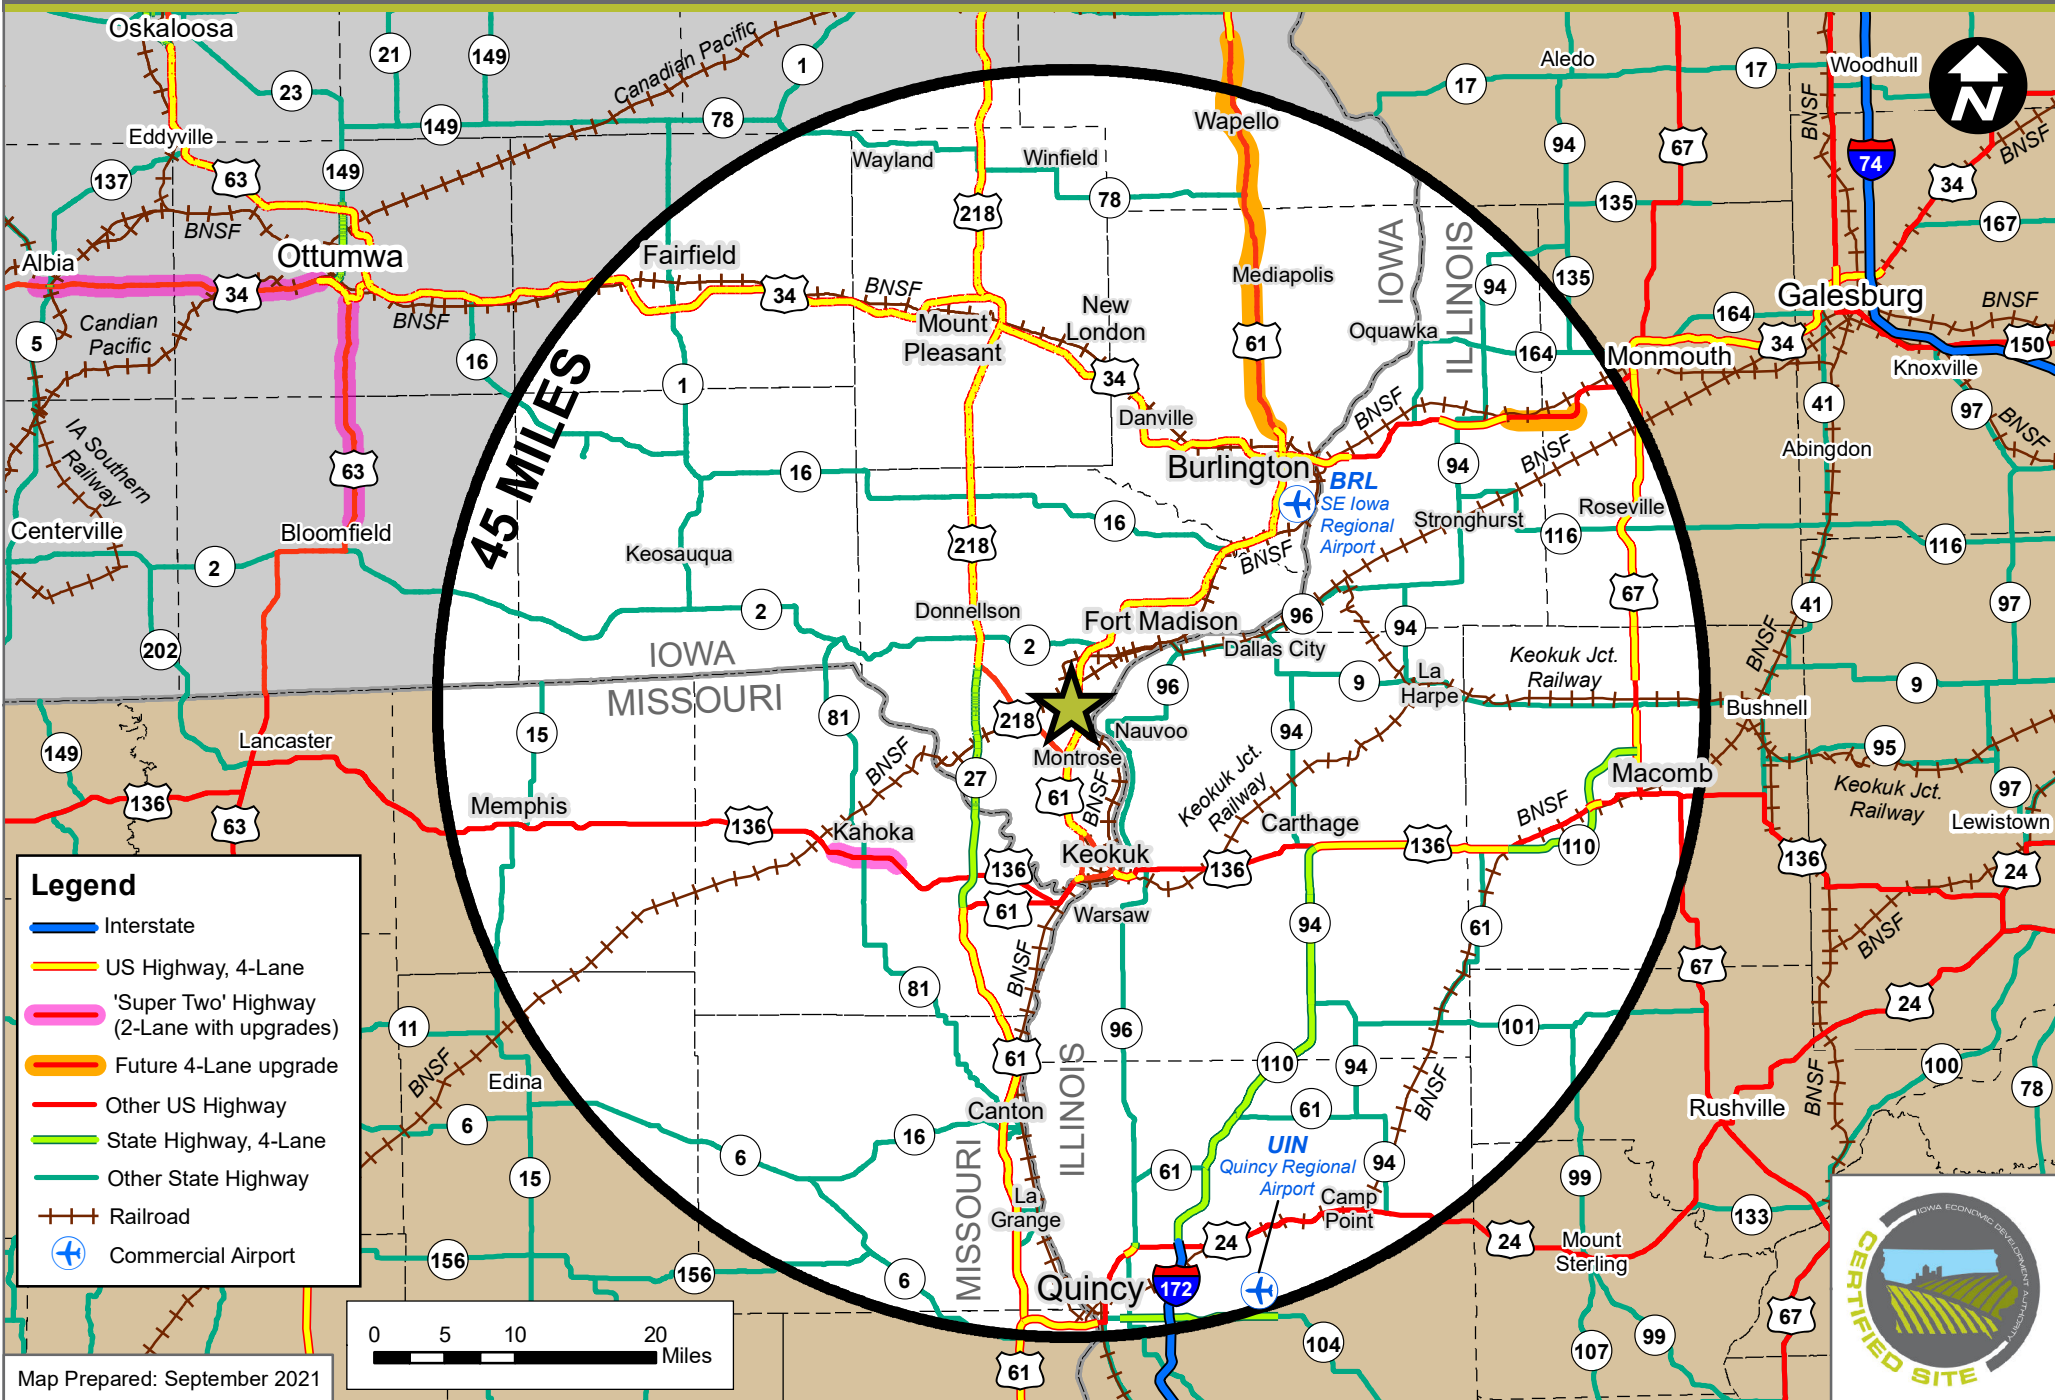

FORT MADISON INDUSTRIAL SITE (128.18 ACRES)

FORT MADISON, IOWA - TRANSPORTATION NETWORK MAP

Map Prepared: September 2021