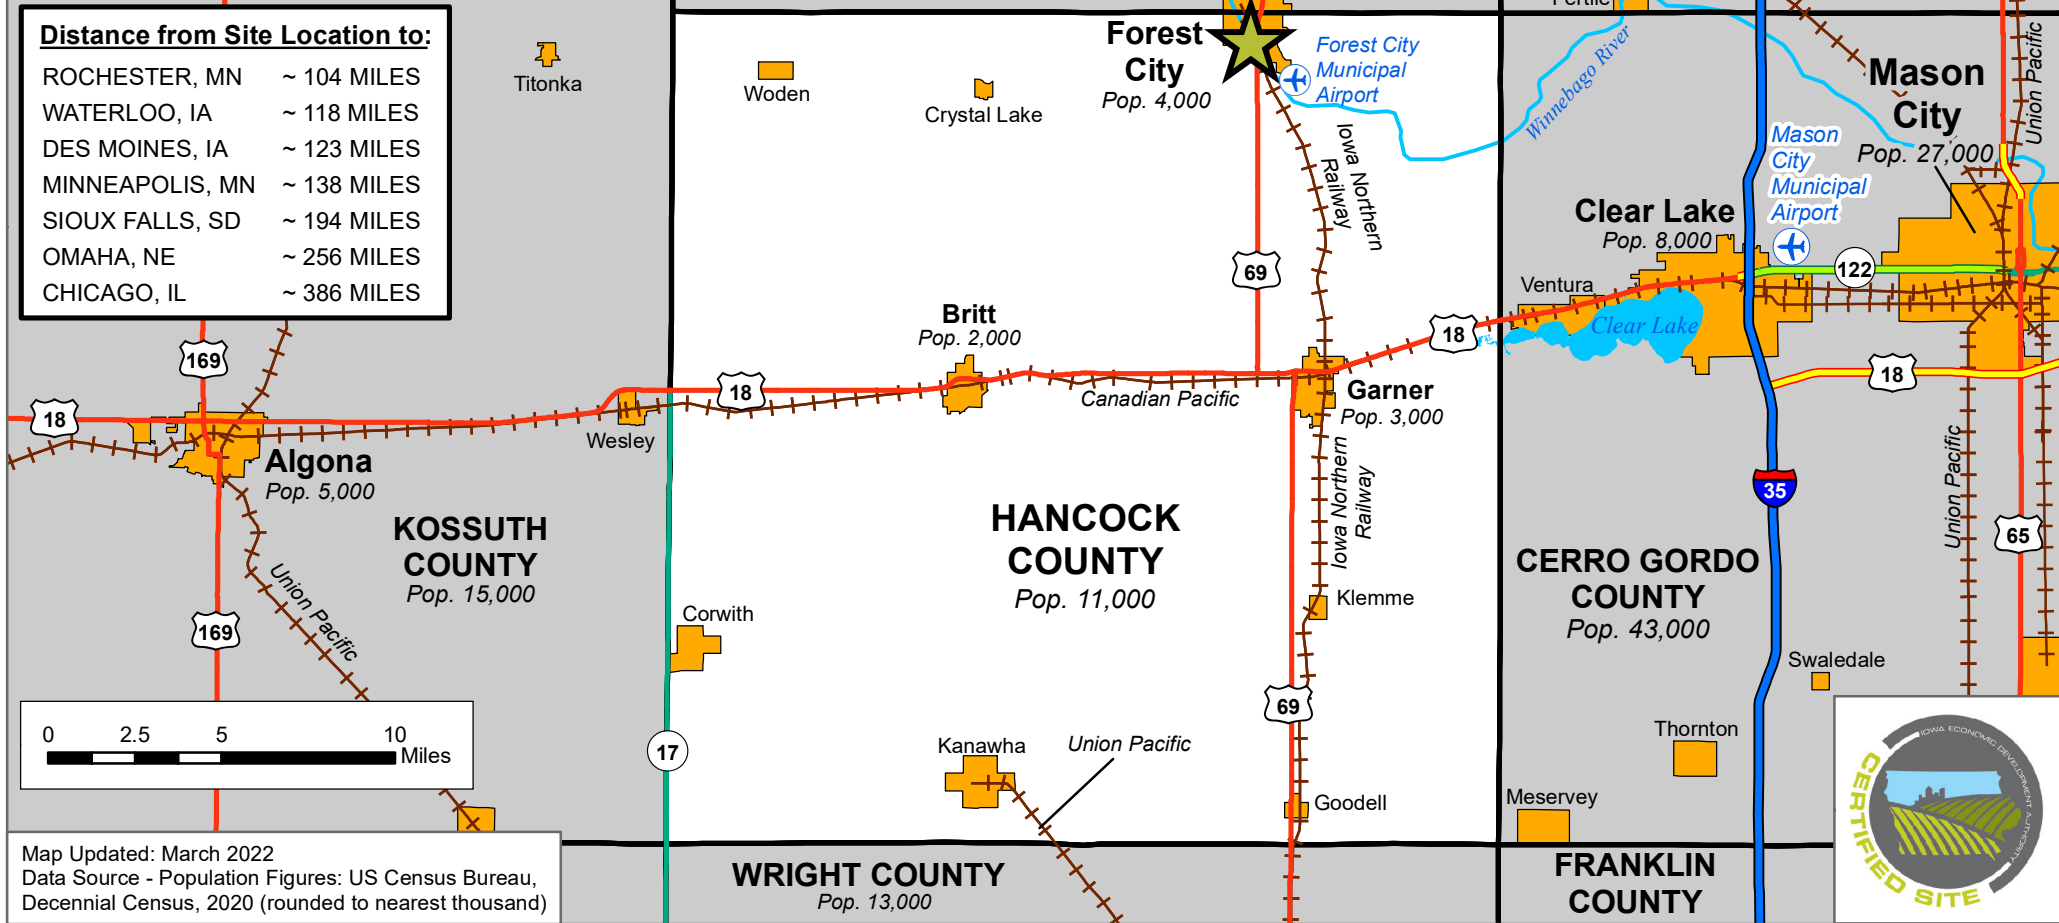

FOREST CITY RAIL PARK (68.83 ACRES)

FOREST CITY, IOWA - GENERAL LOCATION MAP

Distance from Site Location to:

ROCHESTER, MN	~ 104 MILES
WATERLOO, IA	~ 118 MILES
DES MOINES, IA	~ 123 MILES
MINNEAPOLIS, MN	~ 138 MILES
SIOUX FALLS, SD	~ 194 MILES
OMAHA, NE	~ 256 MILES
CHICAGO, IL	~ 386 MILES

Map Updated: March 2022
 Data Source - Population Figures: US Census Bureau, Decennial Census, 2020 (rounded to nearest thousand)