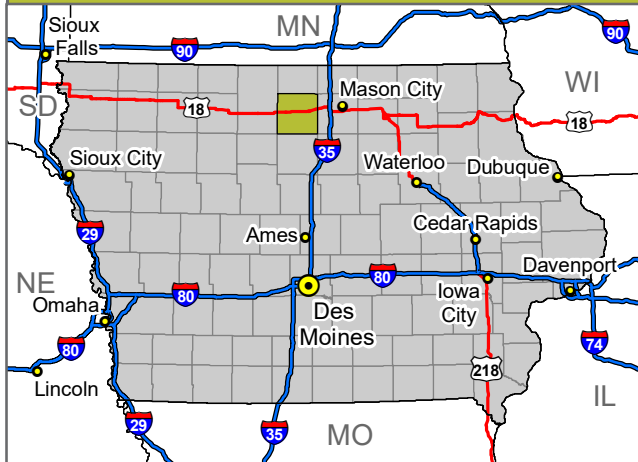

FOREST CITY RAIL PARK (68.83 ACRES)

FOREST CITY, IOWA - GENERAL LOCATION MAP

Distance from Site Location to:

ROCHESTER, MN	~ 104 MILES
WATERLOO, IA	~ 118 MILES
DES MOINES, IA	~ 123 MILES
MINNEAPOLIS, MN	~ 138 MILES
SIOUX FALLS, SD	~ 194 MILES
OMAHA, NE	~ 256 MILES
CHICAGO, IL	~ 386 MILES

Map Updated: March 2022
 Data Source - Population Figures: US Census Bureau, Decennial Census, 2020 (rounded to nearest thousand)