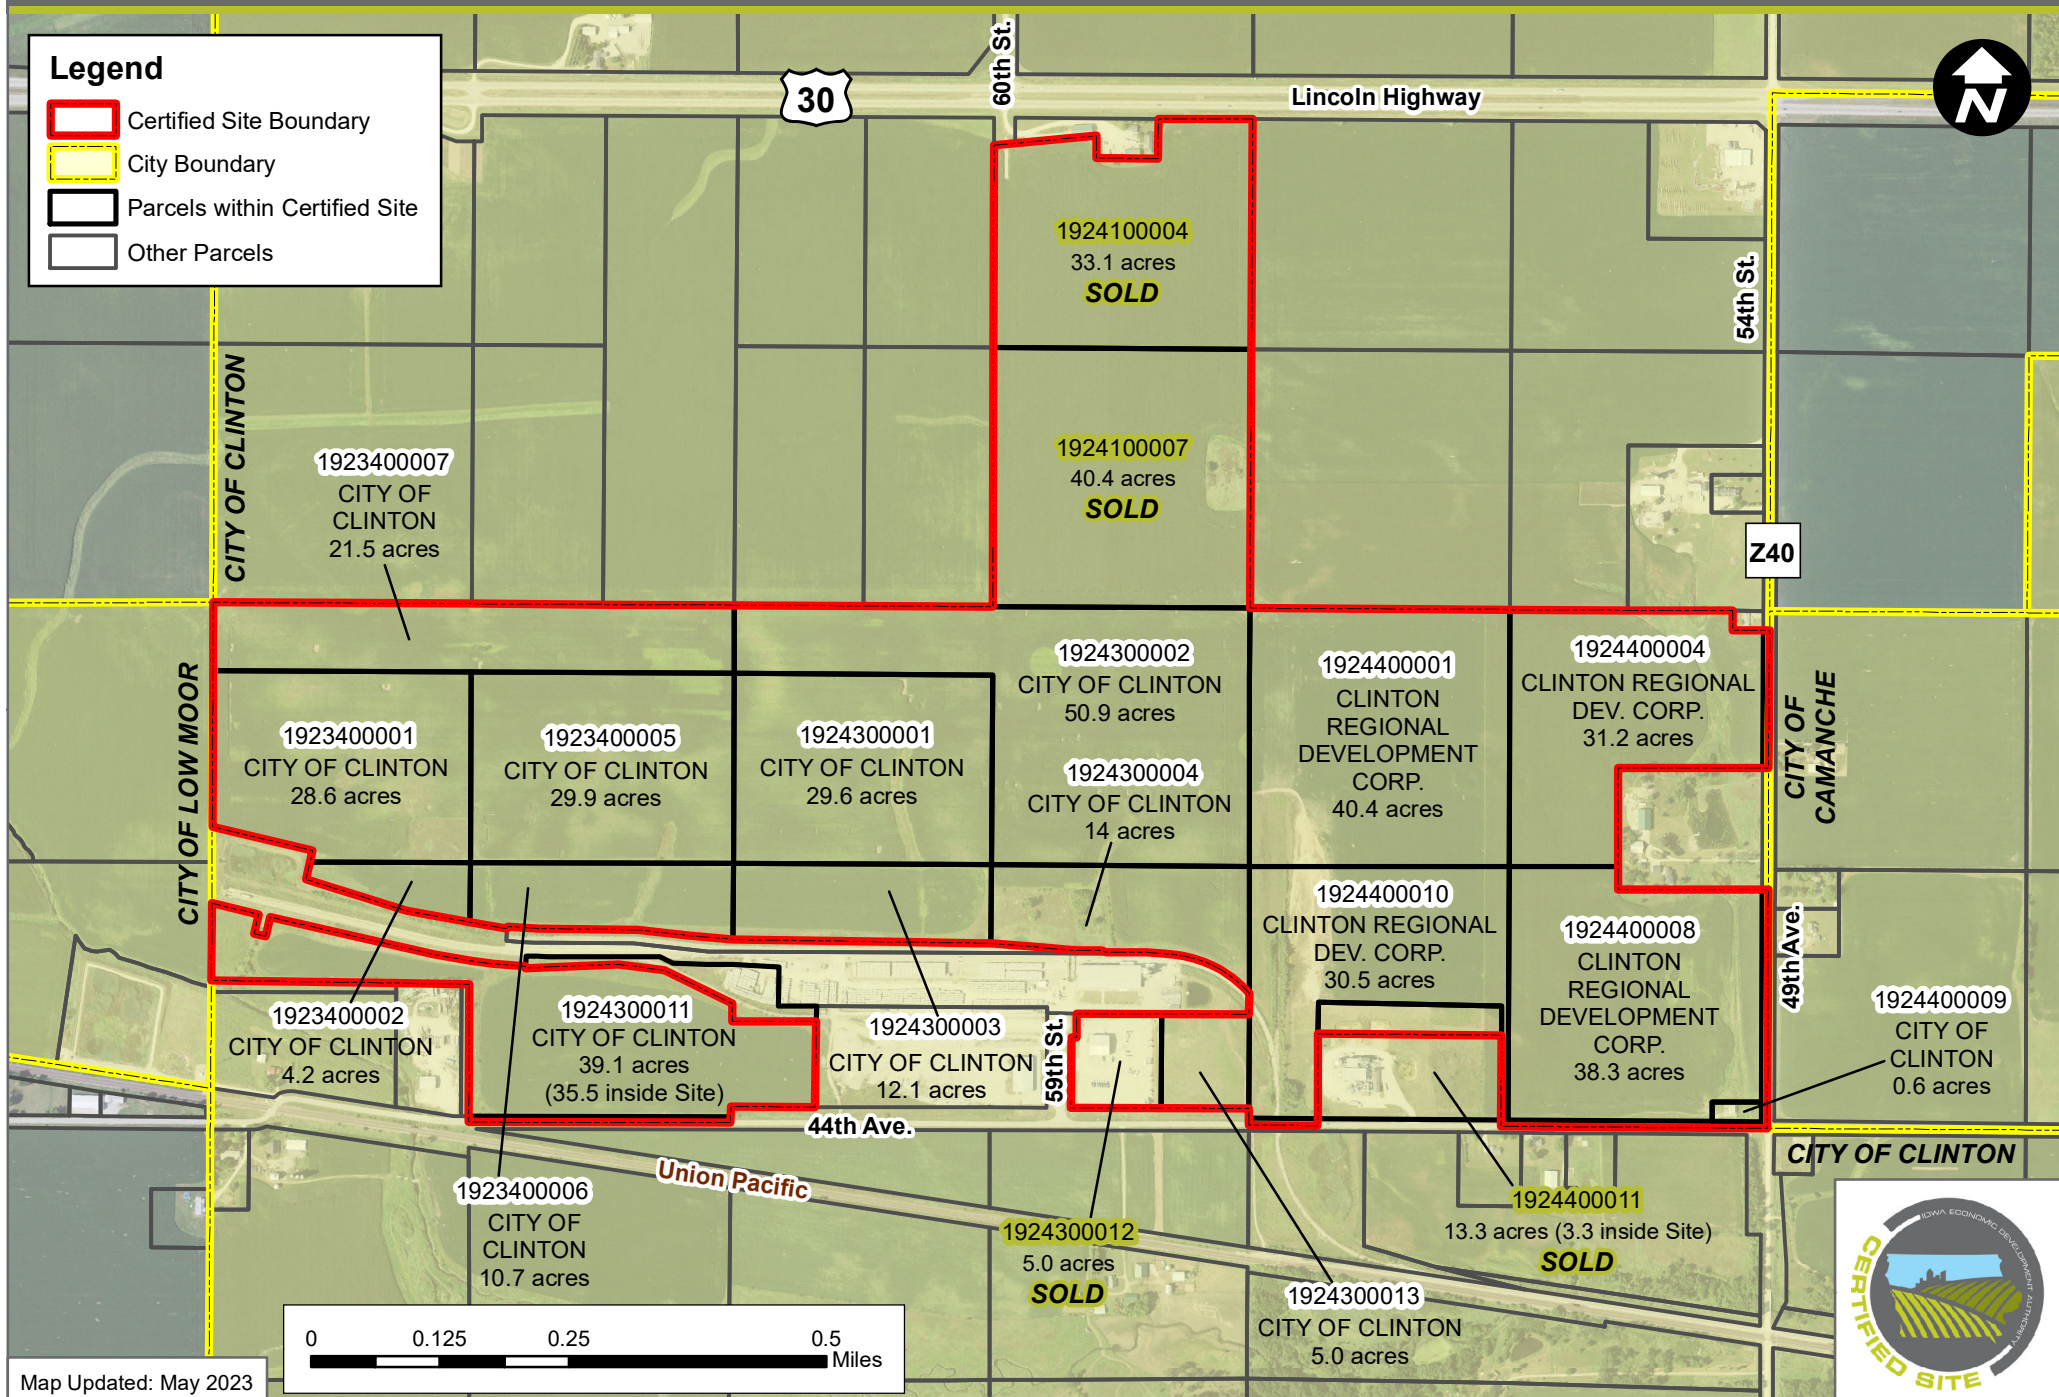

LINCOLNWAY INDUSTRIAL RAIL AND AIR PARK

CLINTON, IOWA - TAX PARCEL MAP

(460.73 ACRES)

Legend

-  Certified Site Boundary
-  City Boundary
-  Parcels within Certified Site
-  Other Parcels

Map Updated: May 2023