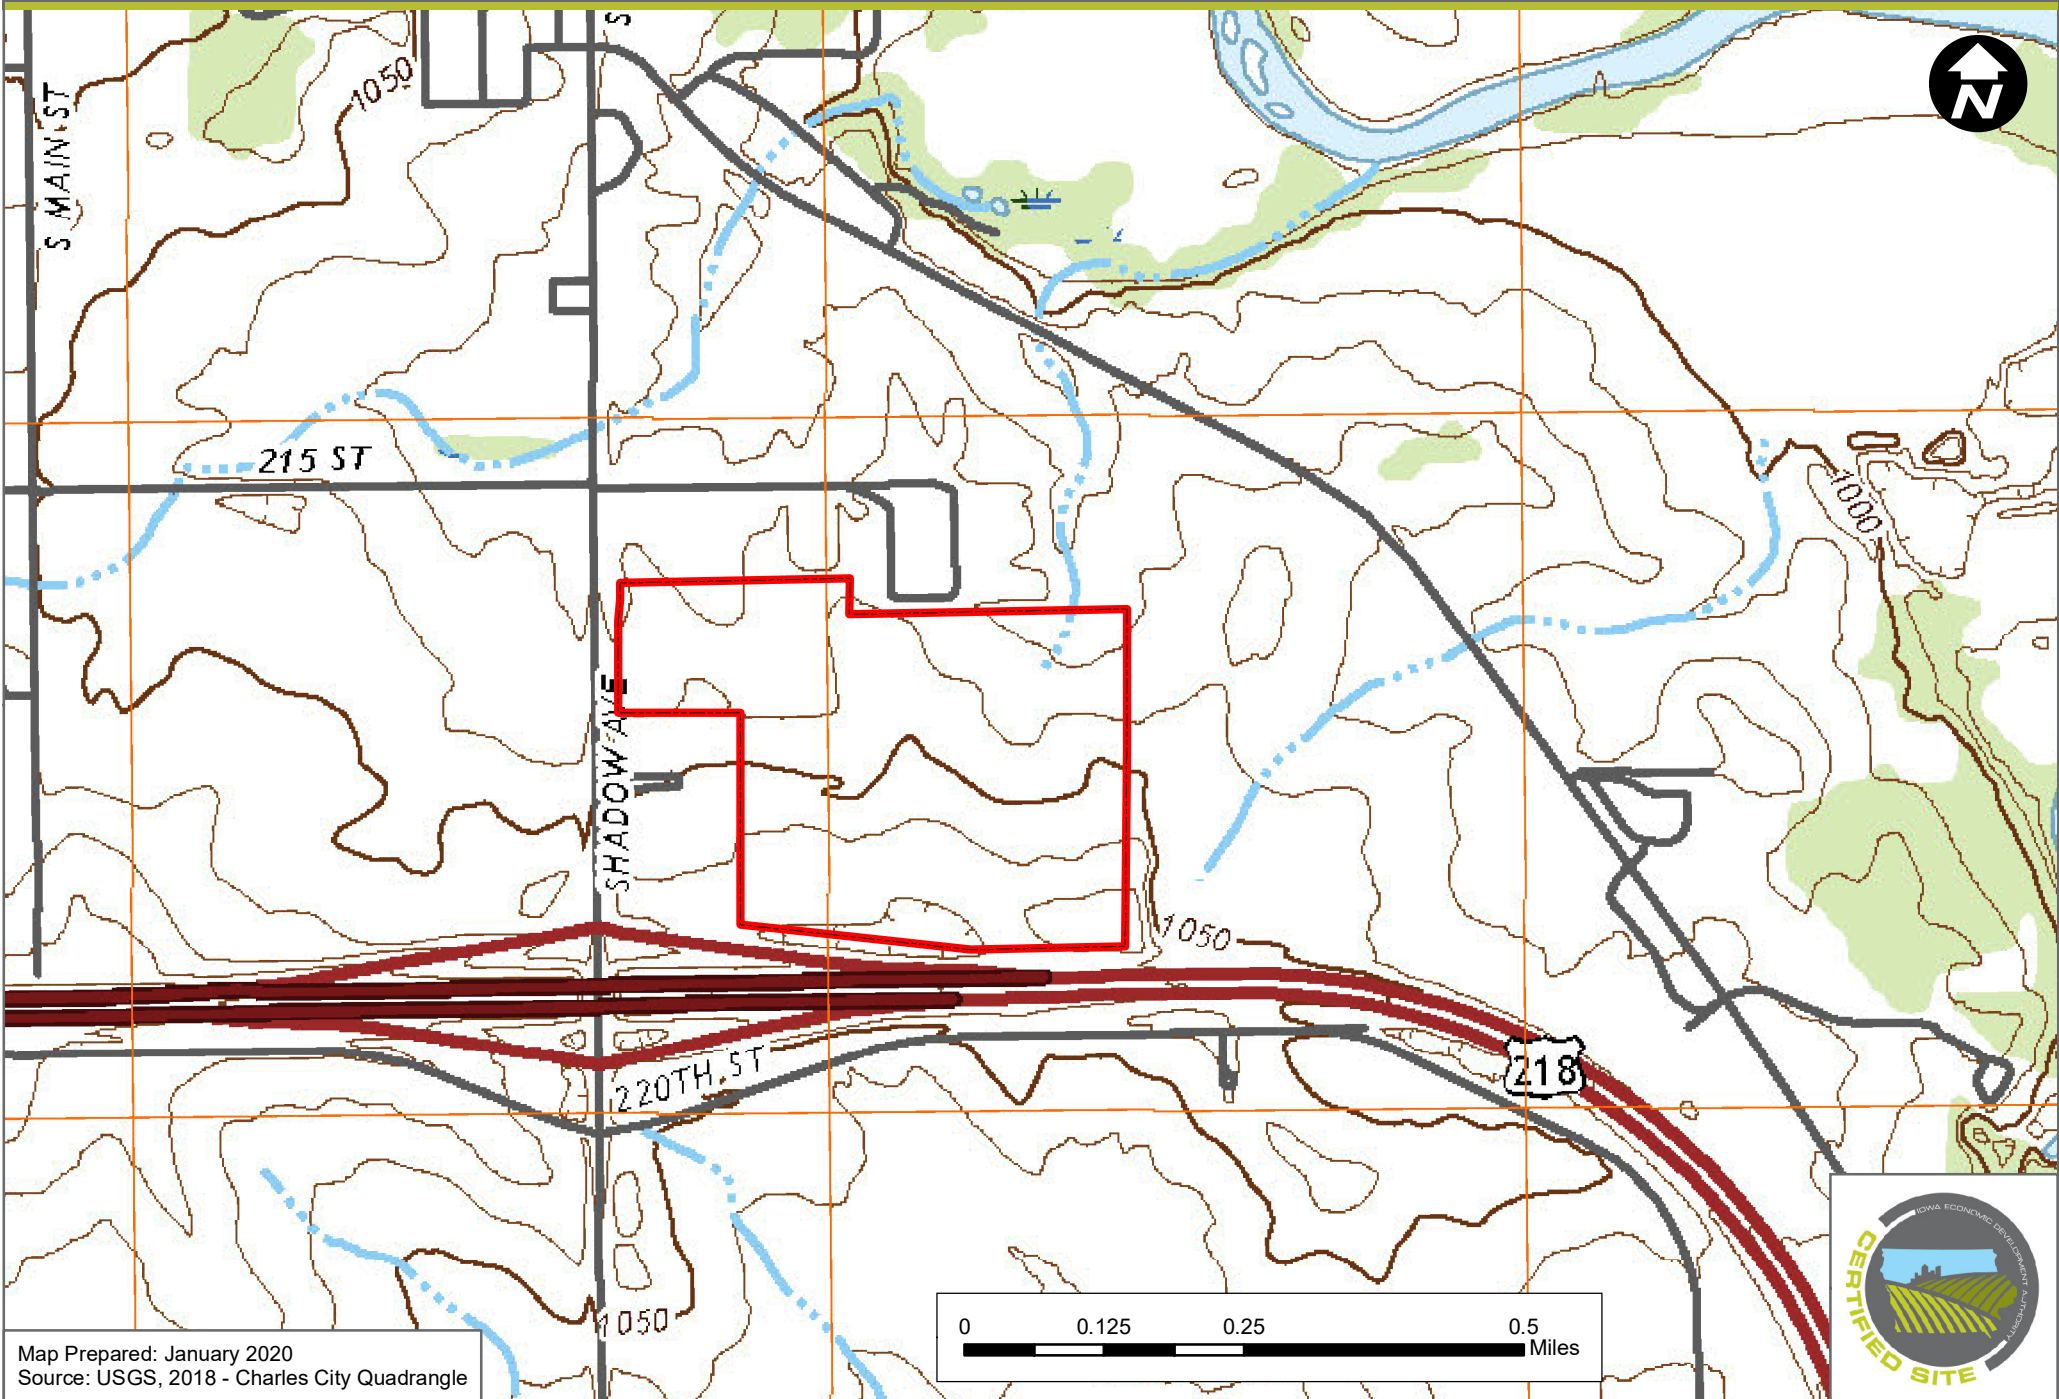

AVENUE OF THE SAINTS DEVELOPMENT PARK

CHARLES CITY, IOWA - USGS QUADRANGLE MAP (75.34 ACRES)

Map Prepared: January 2020
Source: USGS, 2018 - Charles City Quadrangle