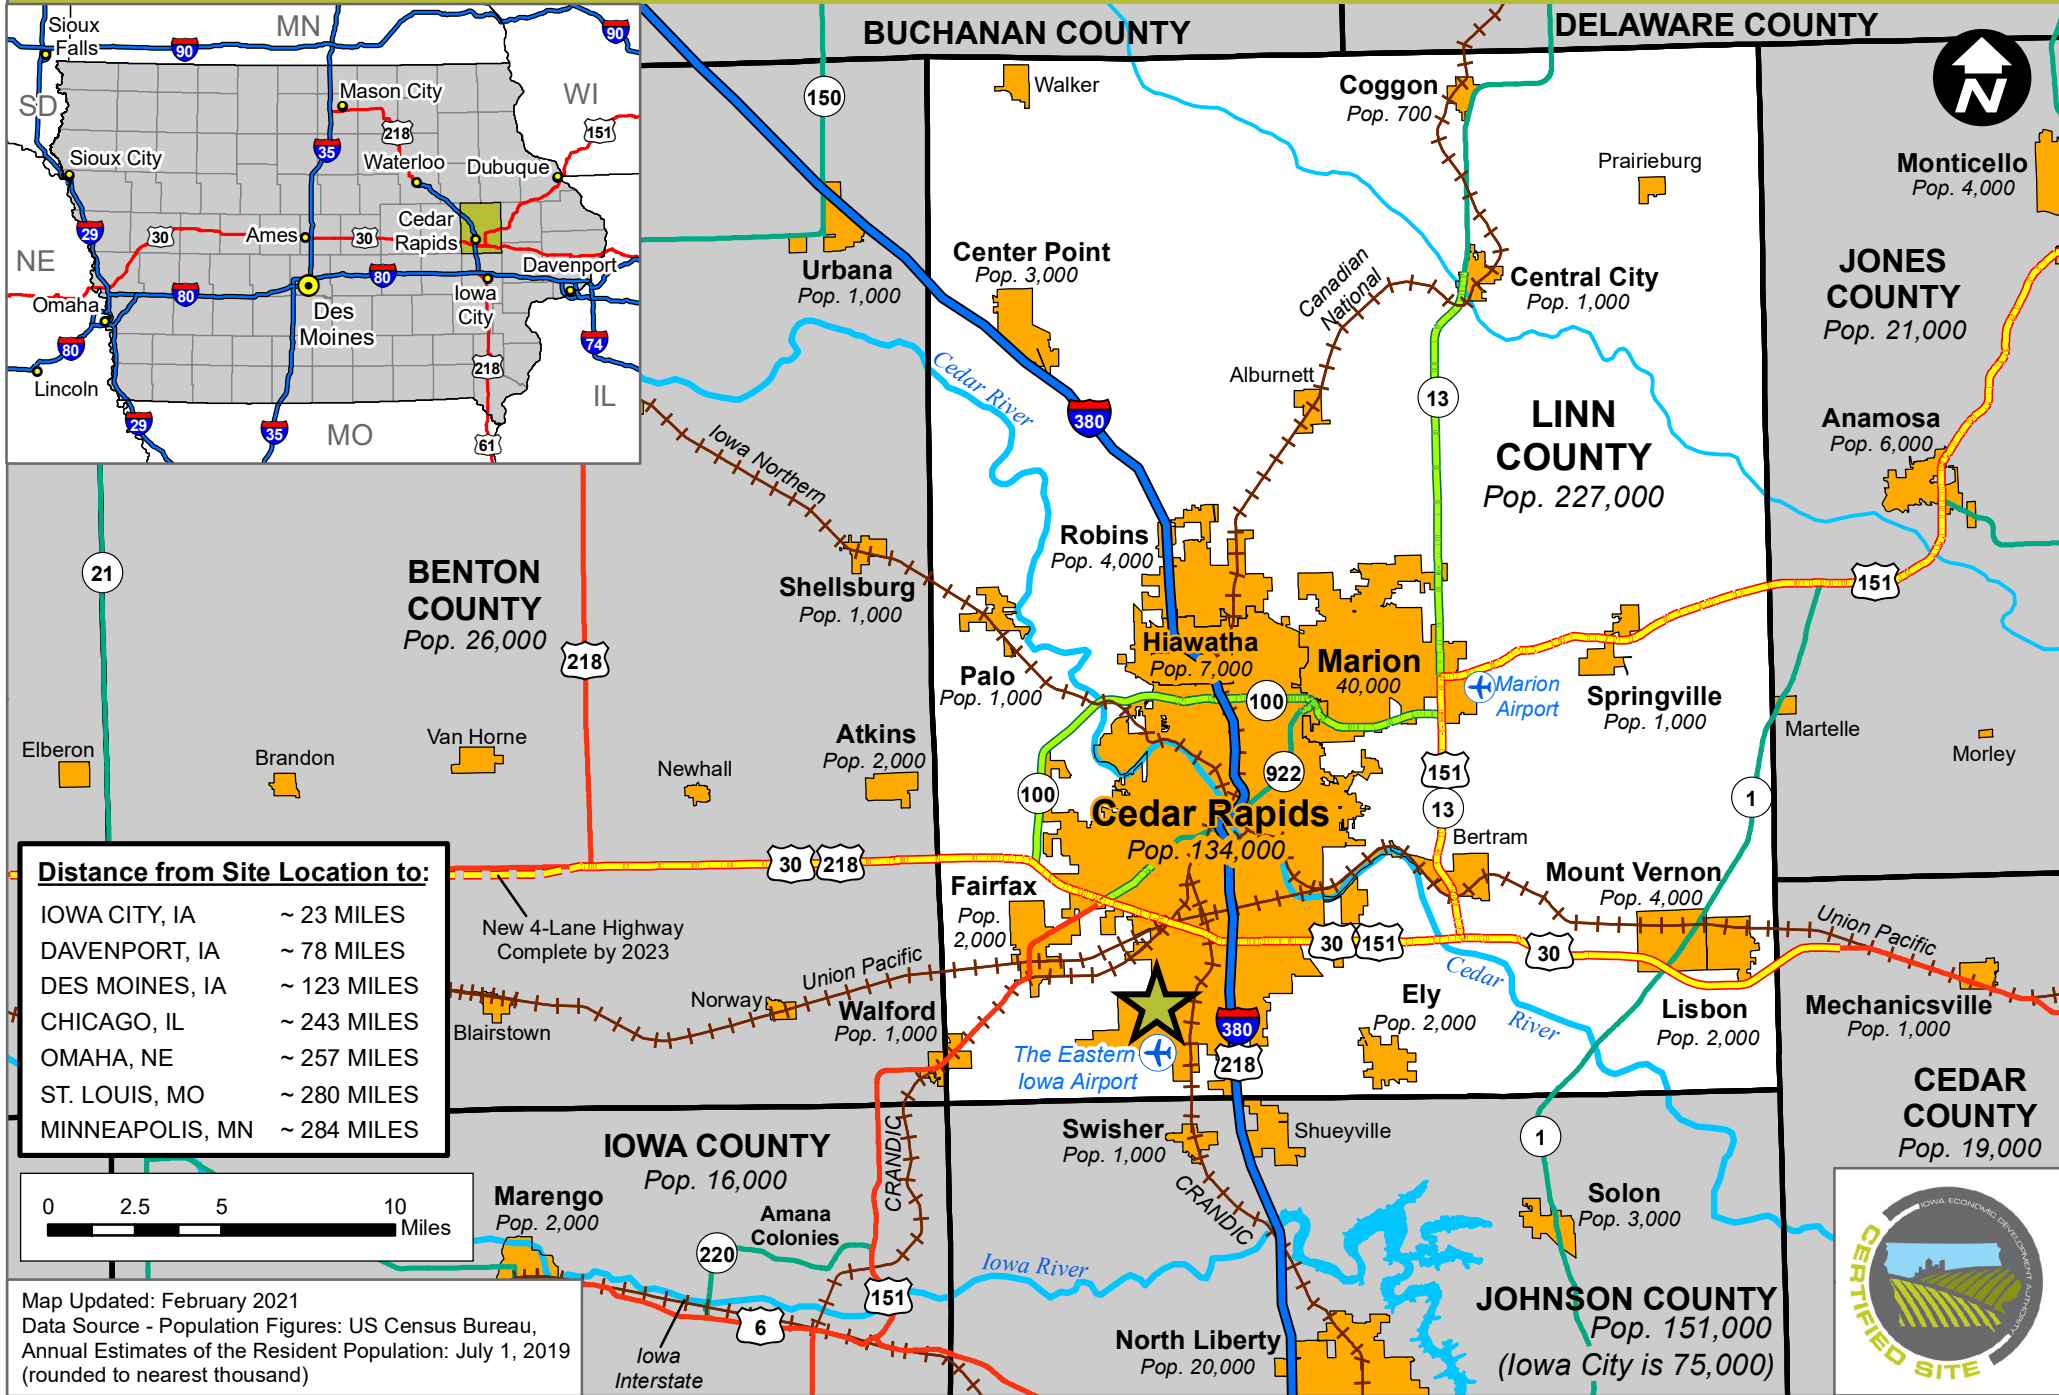

CEDAR RAPIDS LAND AND AIR SUPER PARK (590.26 ACRES)

CEDAR RAPIDS, IOWA - GENERAL LOCATION MAP

Distance from Site Location to:

IOWA CITY, IA	~ 23 MILES
DAVENPORT, IA	~ 78 MILES
DES MOINES, IA	~ 123 MILES
CHICAGO, IL	~ 243 MILES
OMAHA, NE	~ 257 MILES
ST. LOUIS, MO	~ 280 MILES
MINNEAPOLIS, MN	~ 284 MILES

Map Updated: February 2021
 Data Source - Population Figures: US Census Bureau, Annual Estimates of the Resident Population: July 1, 2019 (rounded to nearest thousand)