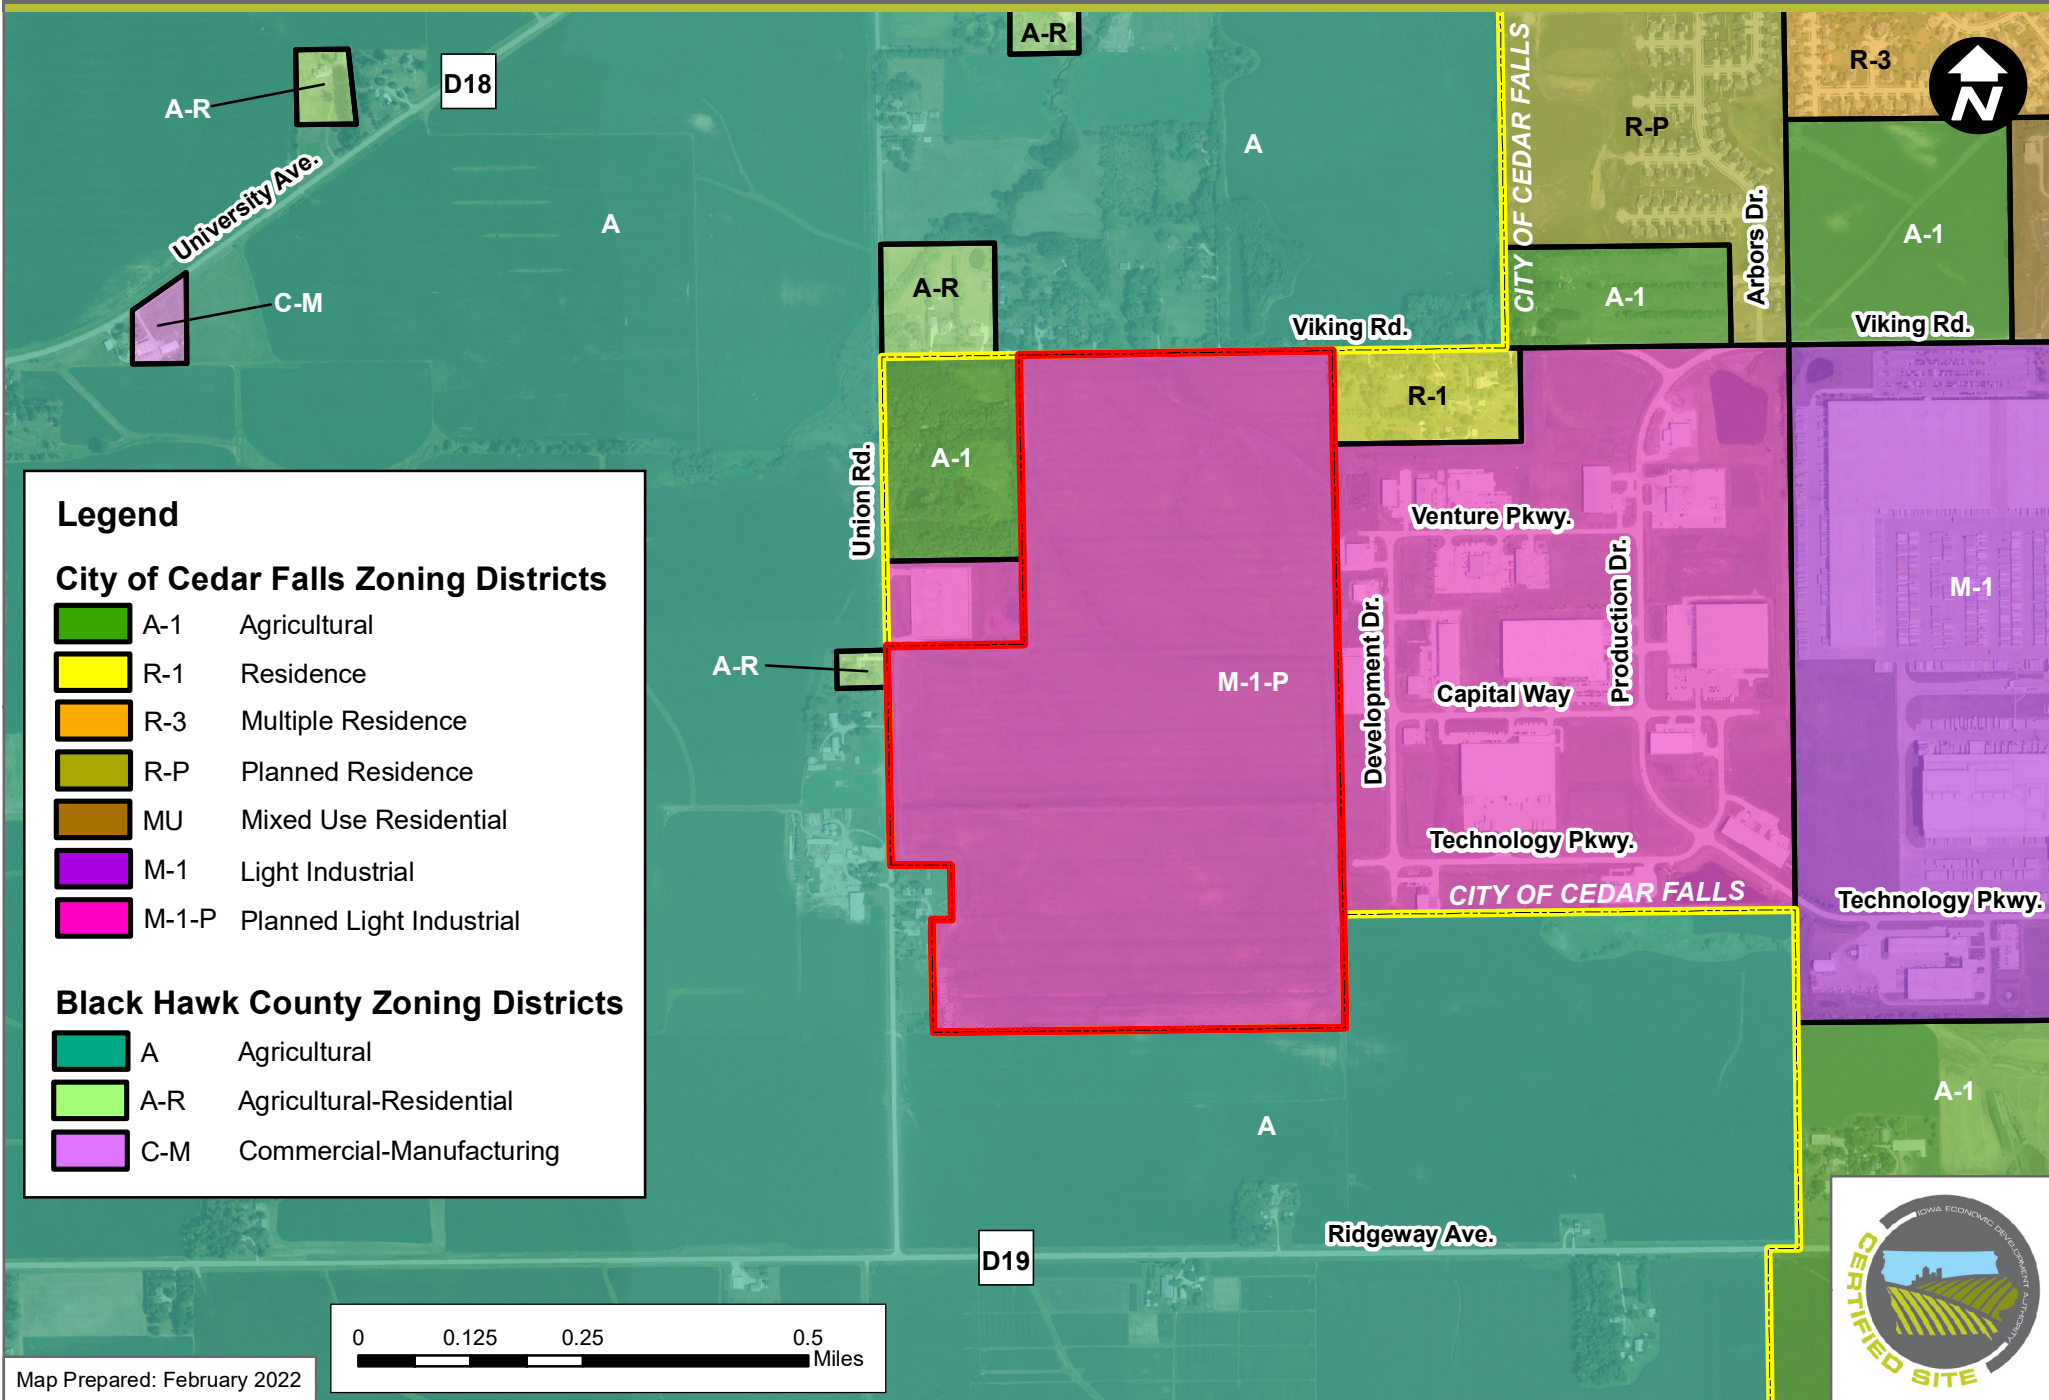

WEST VIKING ROAD INDUSTRIAL PARK

CEDAR FALLS, IOWA - ZONING MAP

(204.68 ACRES)

Legend

City of Cedar Falls Zoning Districts

- A-1 Agricultural
- R-1 Residence
- R-3 Multiple Residence
- R-P Planned Residence
- MU Mixed Use Residential
- M-1 Light Industrial
- M-1-P Planned Light Industrial

Black Hawk County Zoning Districts

- A Agricultural
- A-R Agricultural-Residential
- C-M Commercial-Manufacturing

Map Prepared: February 2022