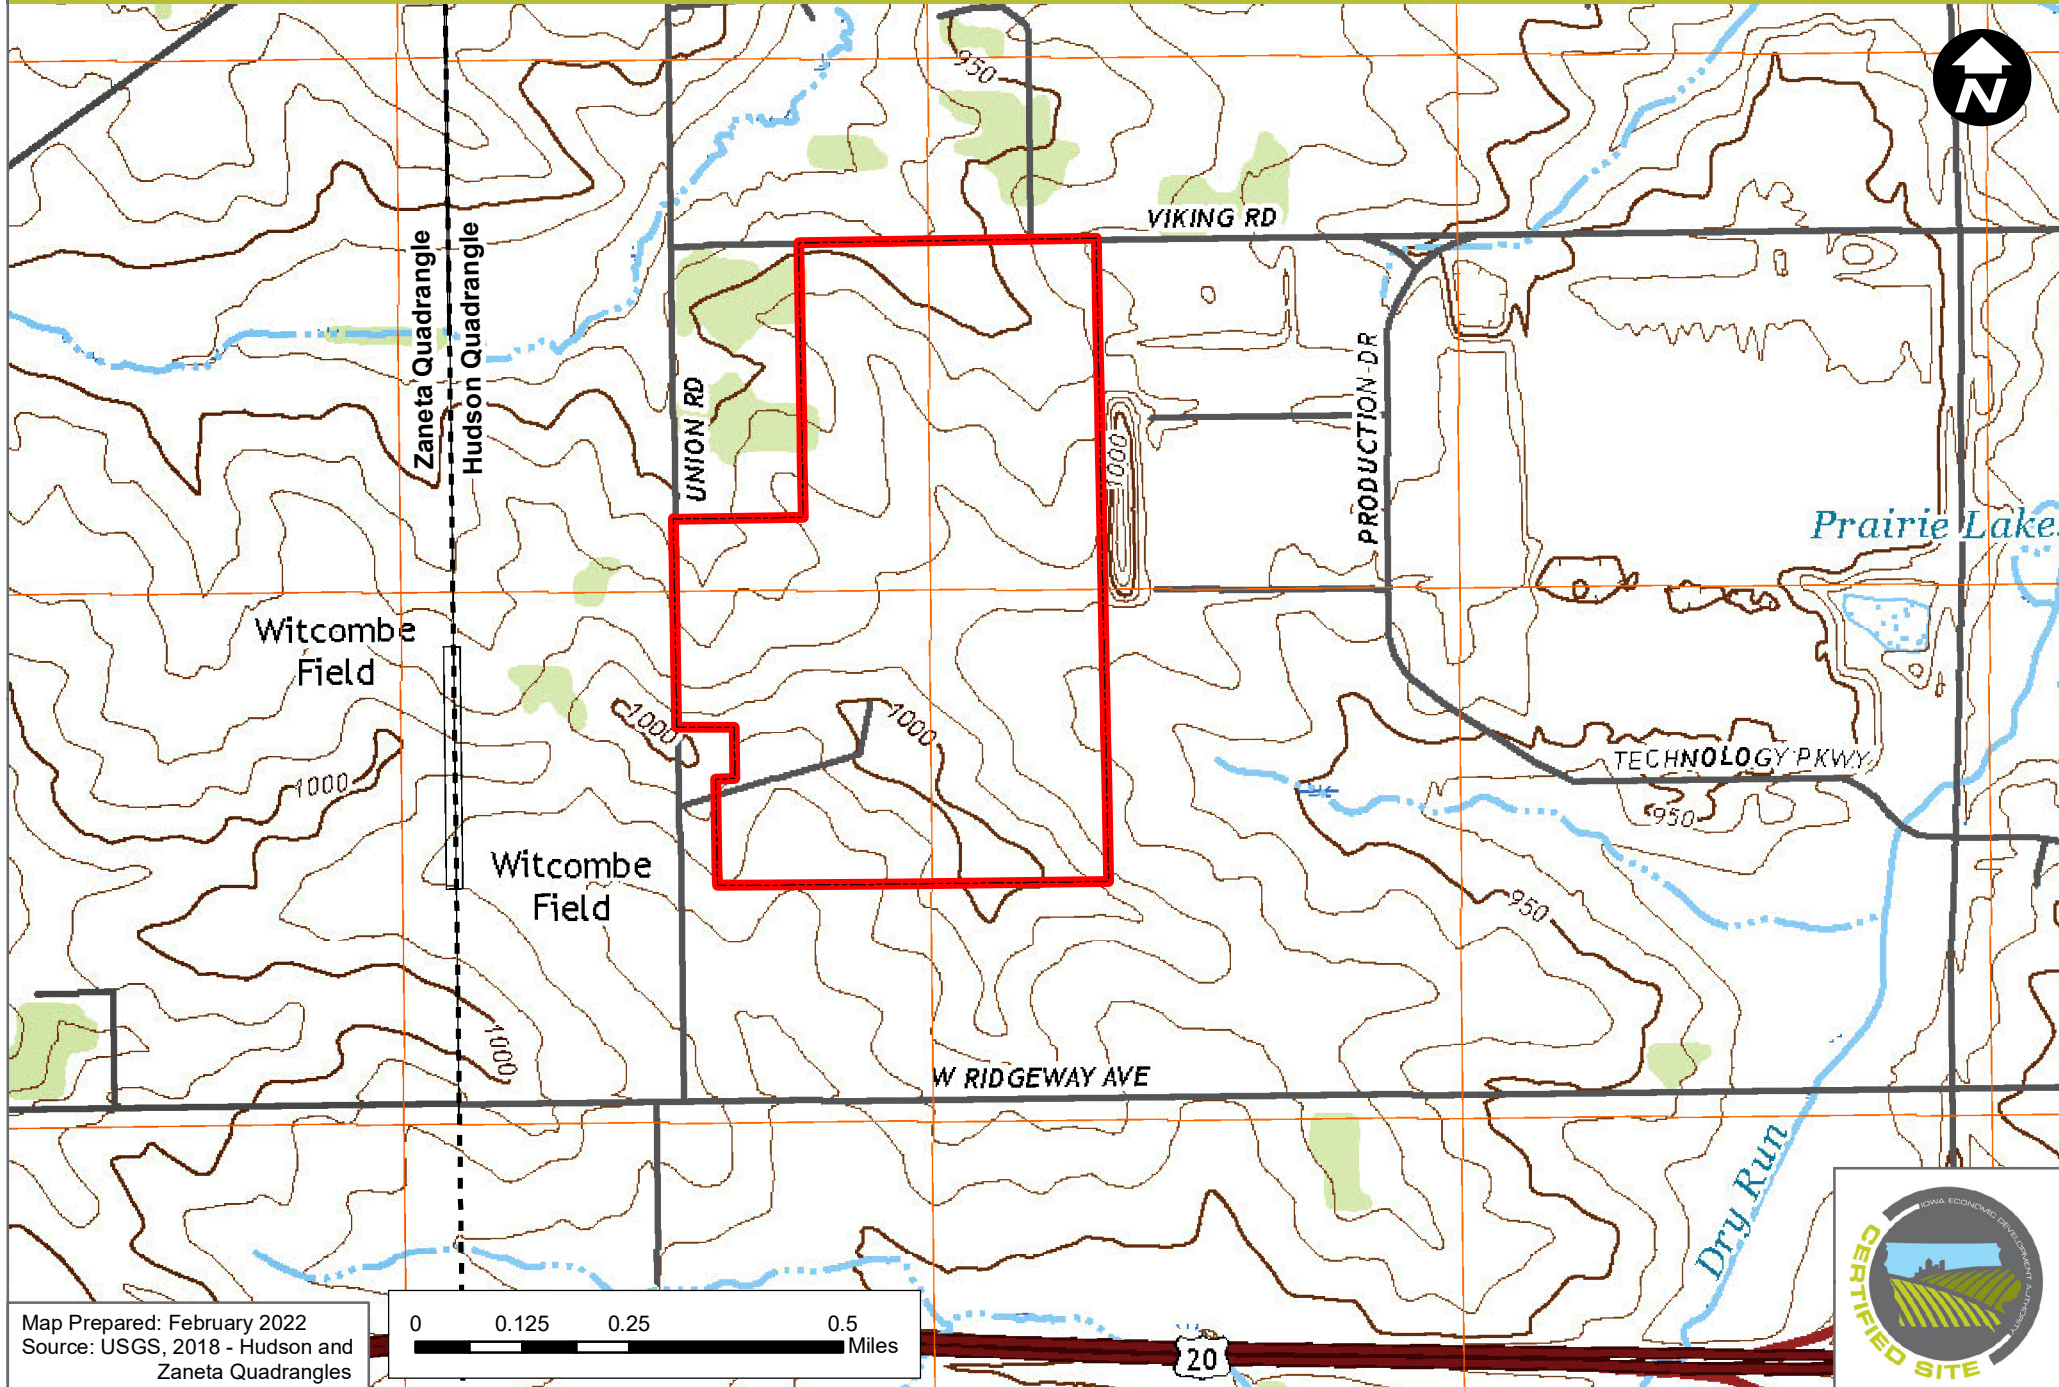

WEST VIKING ROAD INDUSTRIAL PARK

CEDAR FALLS, IOWA - USGS QUADRANGLE MAP

(204.68 ACRES)

Map Prepared: February 2022
Source: USGS, 2018 - Hudson and Zaneta Quadrangles