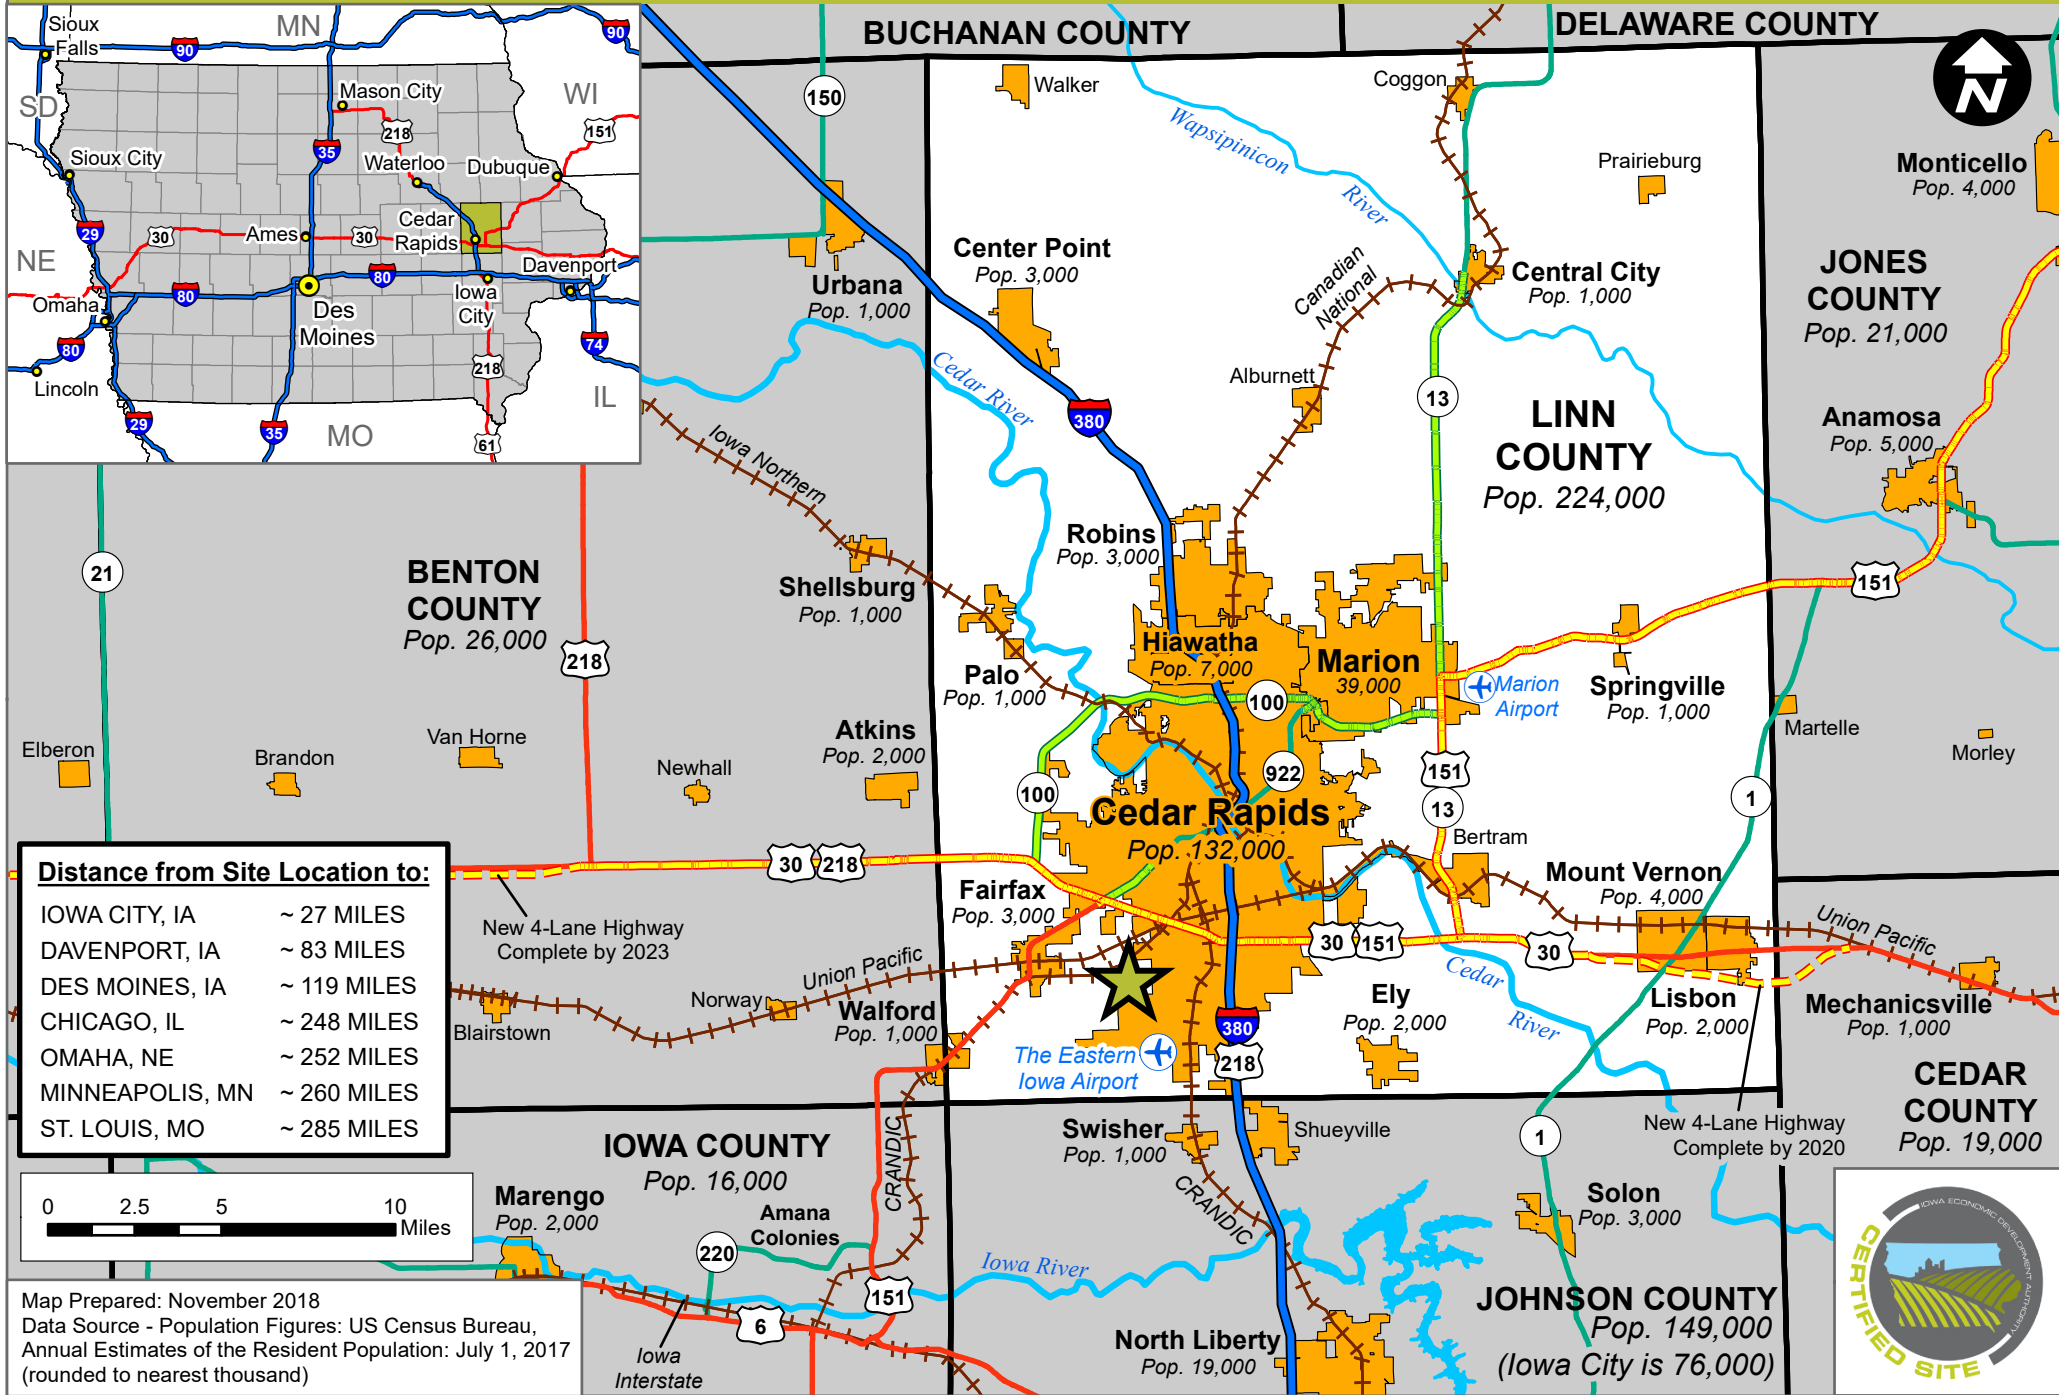

BIG CEDAR MEGA SITE (890 ACRES)

CEDAR RAPIDS, IOWA - GENERAL LOCATION MAP

Distance from Site Location to:

IOWA CITY, IA	~ 27 MILES
DAVENPORT, IA	~ 83 MILES
DES MOINES, IA	~ 119 MILES
CHICAGO, IL	~ 248 MILES
OMAHA, NE	~ 252 MILES
MINNEAPOLIS, MN	~ 260 MILES
ST. LOUIS, MO	~ 285 MILES

New 4-Lane Highway Complete by 2023

New 4-Lane Highway Complete by 2020

Map Prepared: November 2018
 Data Source - Population Figures: US Census Bureau, Annual Estimates of the Resident Population: July 1, 2017 (rounded to nearest thousand)