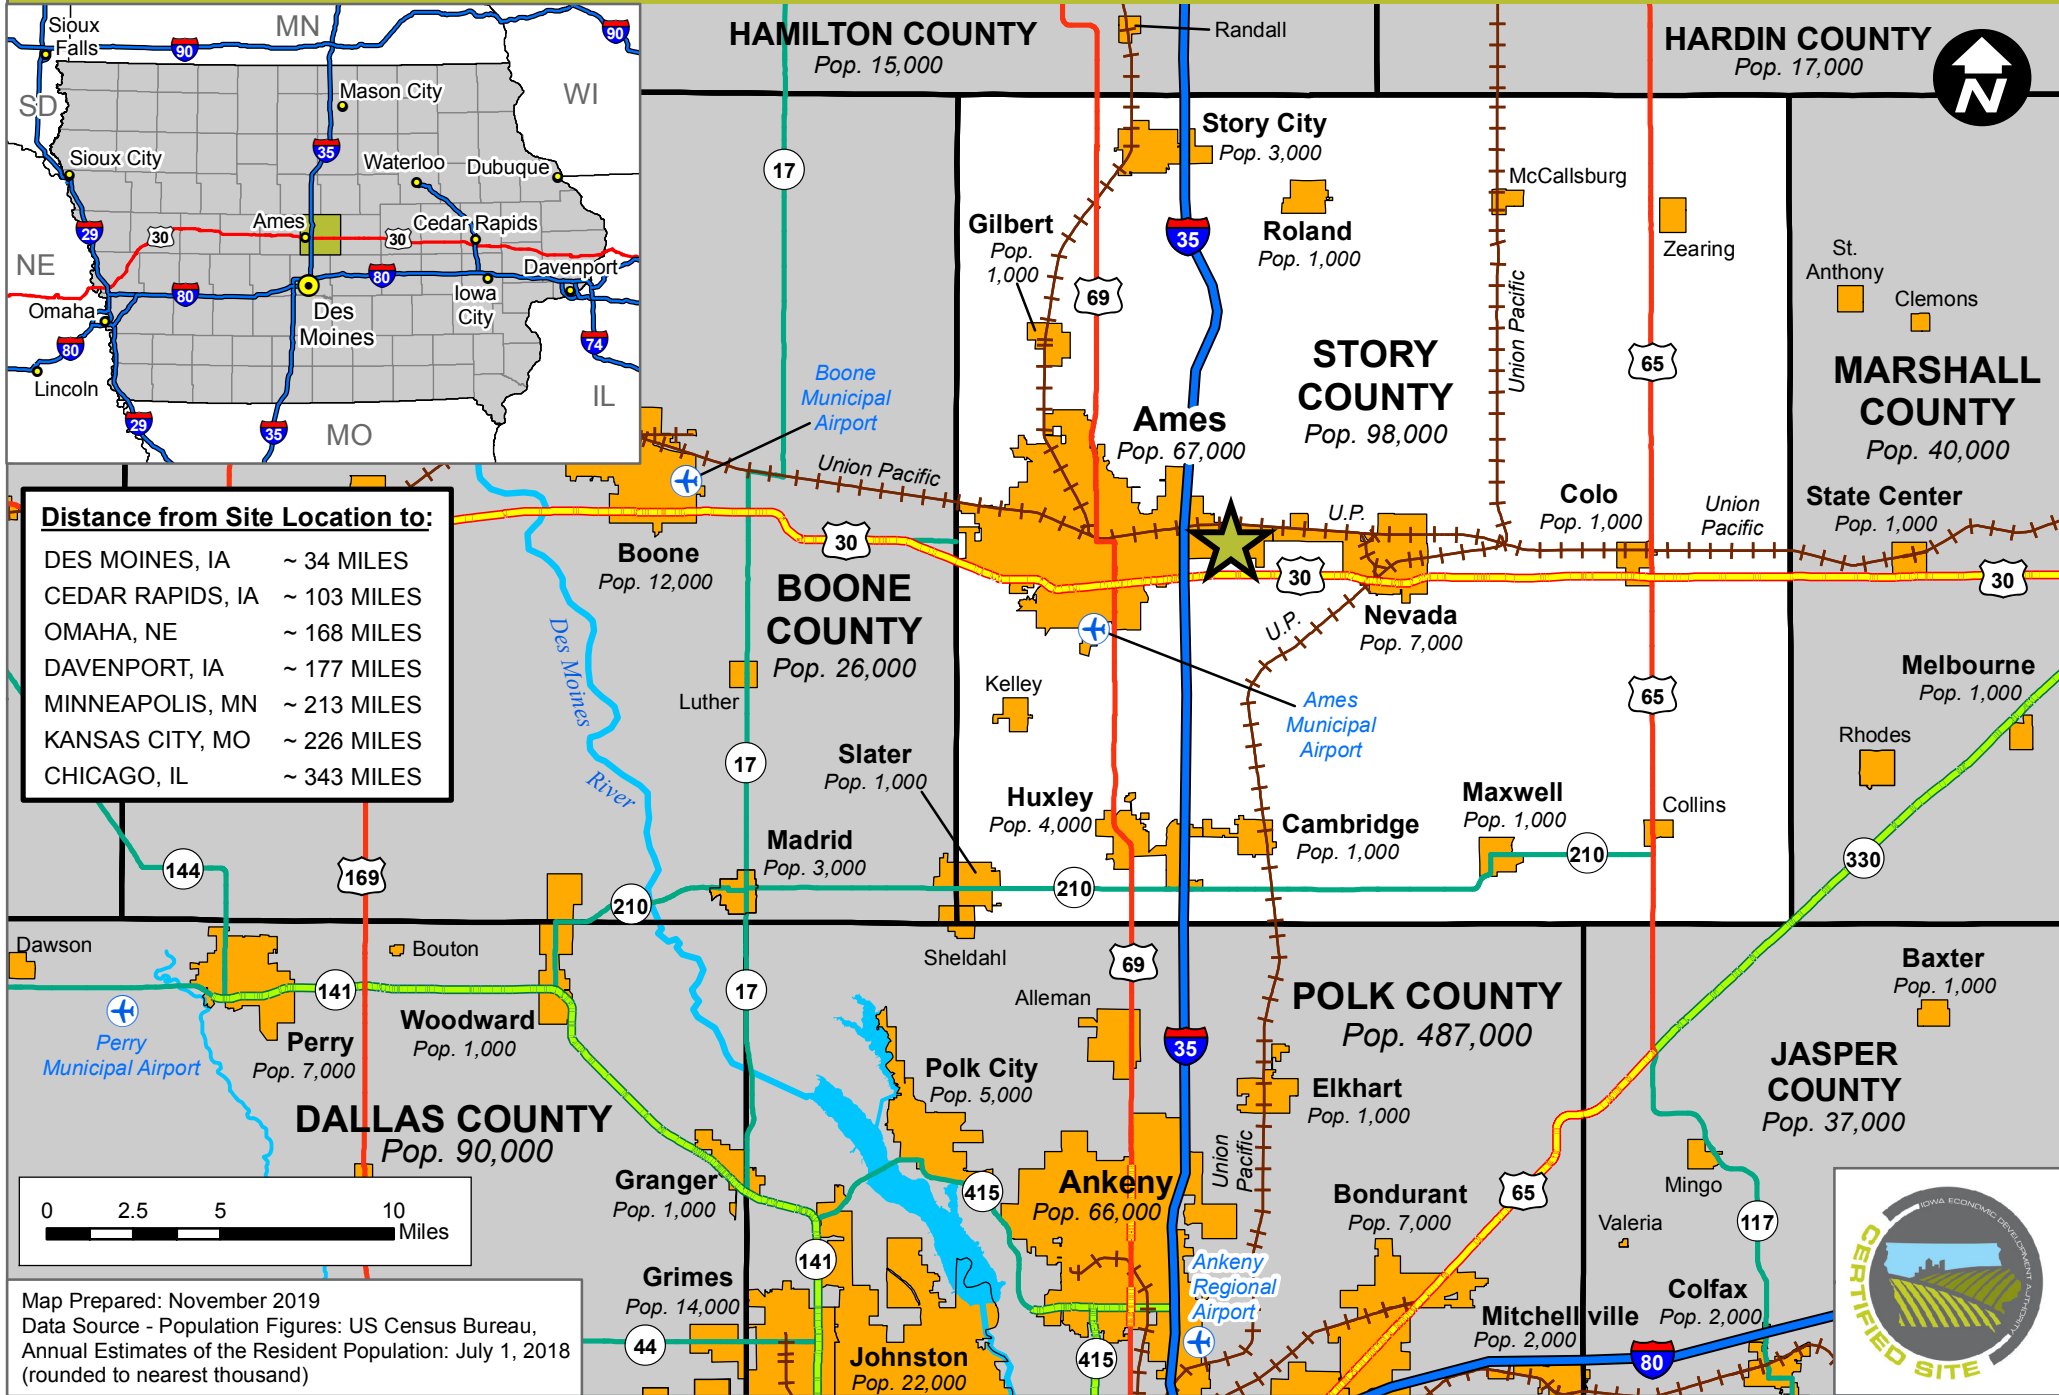

PRAIRIE VIEW INDUSTRIAL CENTER

AMES, IOWA - GENERAL LOCATION MAP

(745.45 ACRES)

Distance from Site Location to:

- DES MOINES, IA ~ 34 MILES
- CEDAR RAPIDS, IA ~ 103 MILES
- OMAHA, NE ~ 168 MILES
- DAVENPORT, IA ~ 177 MILES
- MINNEAPOLIS, MN ~ 213 MILES
- KANSAS CITY, MO ~ 226 MILES
- CHICAGO, IL ~ 343 MILES

Map Prepared: November 2019
 Data Source - Population Figures: US Census Bureau,
 Annual Estimates of the Resident Population: July 1, 2018
 (rounded to nearest thousand)